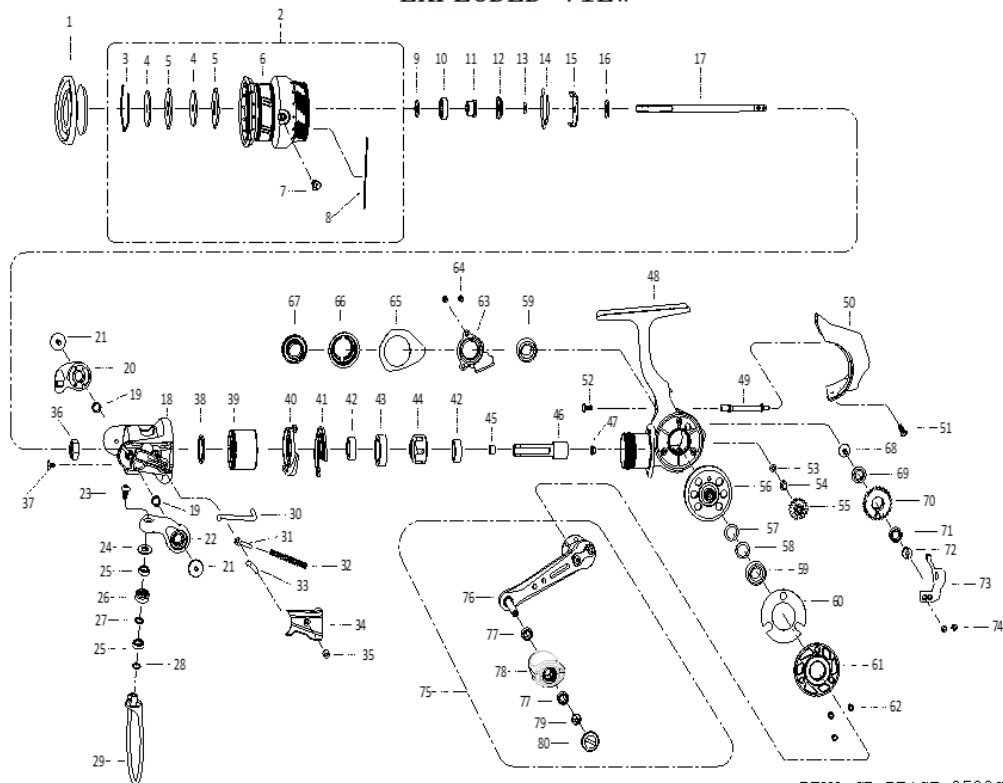

EXPLODED VIEW

REVO SP BEAST 2500SH 00

パーツID	パーツ名	価格	
1	1593506	DRAG KNOB ASSY	¥2,000
2	1593668	SPOOL ASSY	¥7,500
3	1482604	STOP RING	¥200
4	1490269	KEY WASHER	¥200
5	1338816	DRAG WASHER	¥200
6	1593669	SPOOL	¥6,500
7	1555359	LINE CLIP	¥200
8	1378772	LINE CLIP SPRING	¥200
9	1516588	SHEET WASHER	¥200
10	1200874	BEARING	¥600
11	1516855	BEARING SLEEVE	¥200
12	1378774	O-RING	¥200
13	1482651	SEAL	¥200
14	1555360	SPOOL CLICK	¥200
15	1378765	SPOOL CLICK RETAINER	¥200
16	1378777	SPOOL SHAFT WASHER	¥200
17	1593604	MAIN SHAFT	¥1,000
18	1593663	ROTOR	¥2,500
19	1378781	BUSHING	¥200
20	1593571	BAIL HOLDER	¥500
21	1593572	SCREW (2REQ)	¥200
22	1593573	BAIL ARM	¥400
23	1378789	SCREW	¥200
24	1555368	LINE ROLLER COLLAR	¥200
25	1380228	BEARING	¥2,500
26	1593606	LINE ROLLER	¥300
27	1378786	LINE SLIDER WASHER	¥200
28	1378784	SHIM	¥200
29	1593607	BAIL WIRE	¥1,400
30	1593608	TRIP PLUNGER	¥200
31	1378793	SPRING SEAT	¥200
32	1378849	BAIL ARM SPRING	¥200
33	1378794	PIVOT LEVER	¥300
34	1593578	BAIL ARM COVER	¥200
35	1378790	SCREW	¥200
36	1378801	ROTOR NUT	¥200
37	1555372	SCREW	¥200
38	1378805	WASHER	¥200
39	1593579	BEARING COVER	¥400
40	1555452	N-R CAM	¥300
41	1555453	ROTOR BRAKE RING	¥200
42	1380233	BEARING	¥2,500
43	1555378	BEARING SLEEVE	¥300
44	1490278	ONE WAY CLUTCH	¥2,500
45	1404814	PINION GEAR BUSHING	¥200
46	1593670	PINION GEAR	¥1,500
47	1488072	BUSHING	¥200
48	1593610	BODY ASSY	¥4,500
49	1593611	O/S SLIDER GUIDE	¥300
50	1593612	REAR COVER	¥1,000