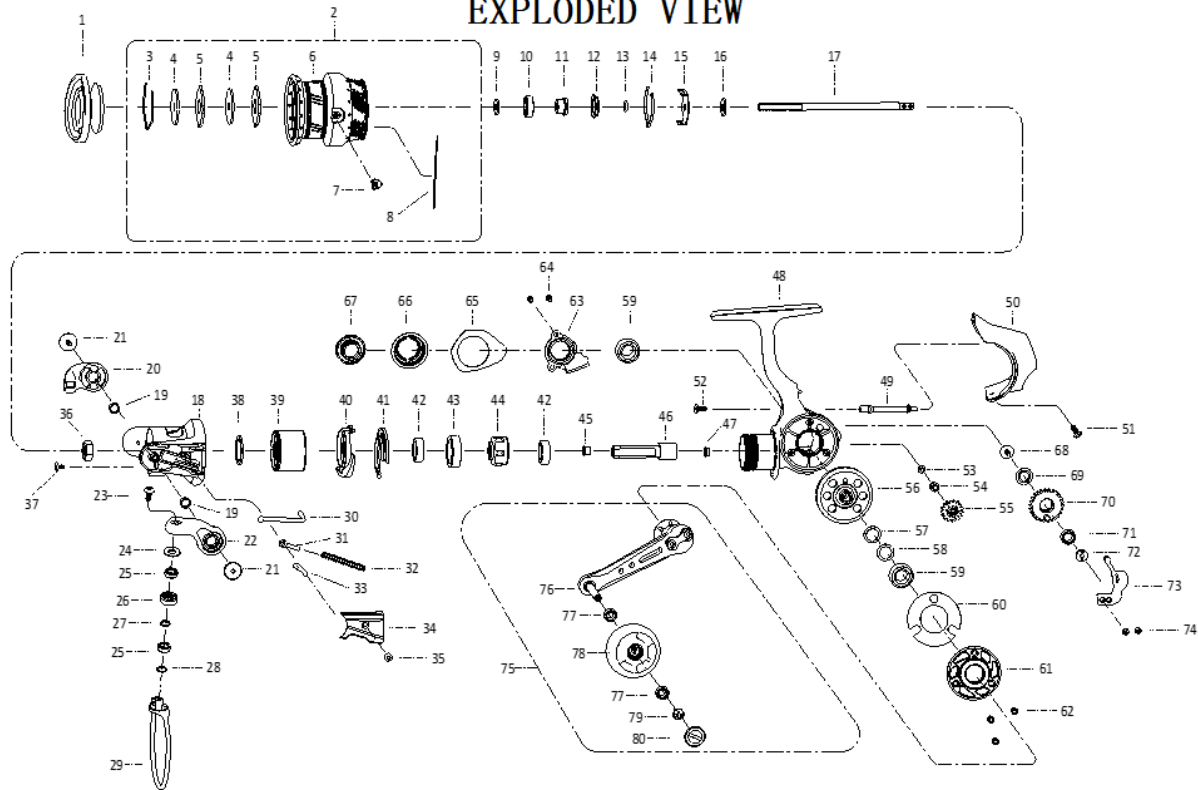

EXPLODED VIEW

REVO SP BEAST 4000SH 00

パーツID	パーツ名	価格	
1	1593622	DRAG KNOB ASSY	¥2,000
2	1593679	SPOOL ASSY	¥7,500
3	1482604	STOP RING	¥200
4	1490269	KEY WASHER	¥200
5	1338816	DRAG WASHER	¥200
6	1593680	SPOOL	¥6,500
7	1555359	LINE CLIP	¥200
8	1216569	LINE CLIP SPRING	¥200
9	1516588	SHEET WASHER	¥200
10	1200874	BEARING	¥600
11	1516855	BEARING SLEEVE	¥200
12	1378774	O-RING	¥200
13	1482651	SEAL	¥200
14	1555360	SPOOL CLICK	¥200
15	1378765	SPOOL CLICK RETAINER	¥200
16	1378777	SPOOL SHAFT WASHER	¥200
17	1593625	MAIN SHAFT	¥1,000
18	1593681	ROTOR	¥2,500
19	1378781	BUSHING	¥200
20	1593627	BAIL HOLDER	¥500
21	1593572	SCREW (2REQ)	¥200
22	1593628	BAIL ARM	¥400
23	1378789	SCREW	¥200
24	1555368	LINE ROLLER COLLAR	¥200
25	1380228	BEARING	¥2,500
26	1593629	LINE ROLLER	¥300
27	1378786	LINE SLIDER WASHER	¥200
28	1378784	SHIM	¥200
29	1593641	BAIL WIRE	¥1,400
30	1593642	TRIP PLUNGER	¥200
31	1378793	SPRING SEAT	¥200
32	1378849	BAIL ARM SPRING	¥200
33	1378794	PIVOT LEVER	¥300
34	1593632	BAIL ARM COVER	¥200
35	1378790	SCREW	¥200
36	1378801	ROTOR NUT	¥200
37	1555372	SCREW	¥200
38	1378805	WASHER	¥200
39	1593579	BEARING COVER	¥400
40	1555452	N-R CAM	¥300
41	1555453	ROTOR BRAKE RING	¥200
42	1380233	BEARING	¥2,500
43	1555378	BEARING SLEEVE	¥300
44	1490278	ONE WAY CLUTCH	¥2,500
45	1404814	PINION GEAR BUSHING	¥200
46	1593670	PINION GEAR	¥1,500
47	1488072	BUSHING	¥200
48	1593610	BODY ASSY	¥4,500
49	1593611	O/S SLIDER GUIDE	¥300
50	1593612	REAR COVER	¥1,000