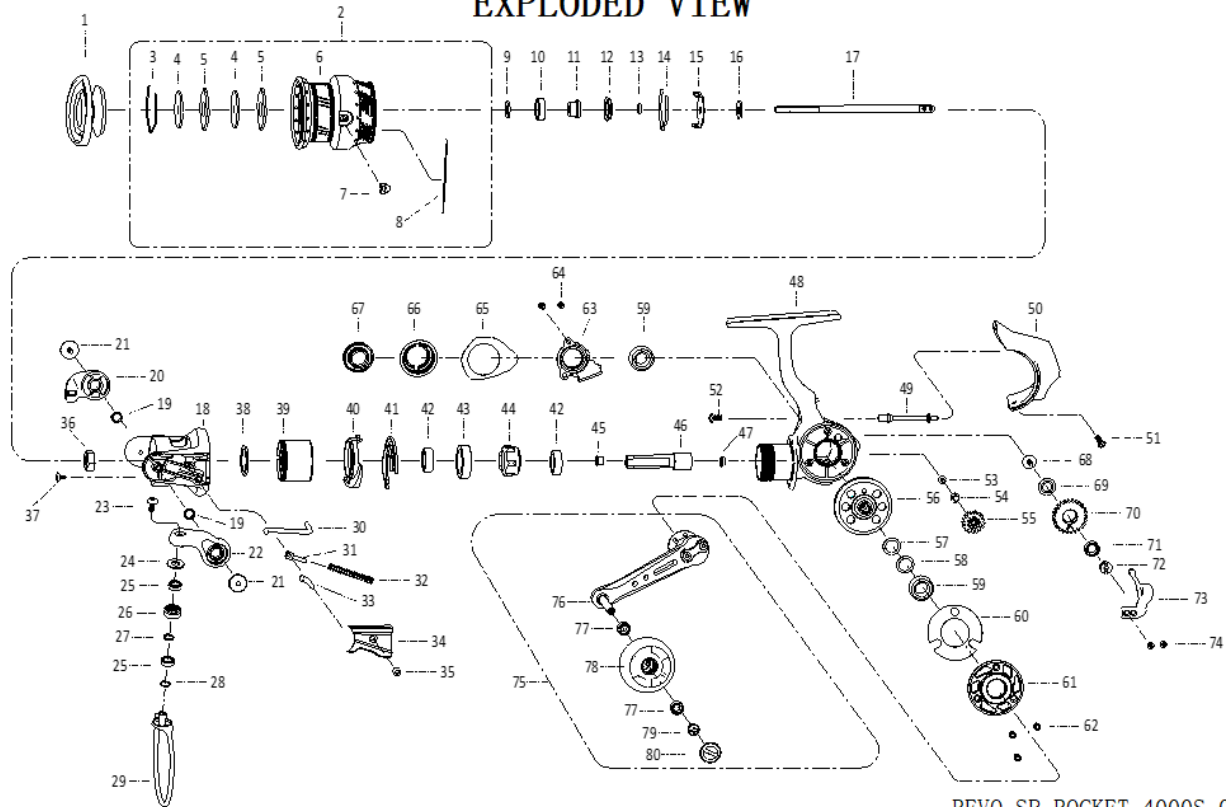

EXPLODED VIEW

REVO SP ROCKET 4000S 00

パーツID	パーツ名	価格	
1	1593622	DRAG KNOB ASSY	¥2,000
2	1593638	SPOOL ASSY	¥7,500
3	1482604	STOP RING	¥200
4	1490269	KEY WASHER	¥200
5	1338816	DRAG WASHER	¥200
6	1593639	SPOOL	¥6,500
7	1555359	LINE CLIP	¥200
8	1216569	LINE CLIP SPRING	¥200
9	1516588	SHEET WASHER	¥200
10	1200874	BEARING	¥600
11	1516855	BEARING SLEEVE	¥200
12	1378774	O-RING	¥200
13	1482651	SEAL	¥200
14	1555360	SPOOL CLICK	¥200
15	1378765	SPOOL CLICK RETAINER	¥200
16	1378777	SPOOL SHAFT WASHER	¥200
17	1593625	MAIN SHAFT	¥1,000
18	1593640	ROTOR	¥2,500
19	1378781	BUSHING	¥200
20	1593627	BAIL HOLDER	¥500
21	1593572	SCREW (2REQ)	¥200
22	1593628	BAIL ARM	¥400
23	1378789	SCREW	¥200
24	1555368	LINE ROLLER COLLAR	¥200
25	1380228	BEARING	¥2,500
26	1593629	LINE ROLLER	¥300
27	1378786	LINE SLIDER WASHER	¥200
28	1378784	SHIM	¥200
29	1593641	BAIL WIRE	¥1,400
30	1593642	TRIP PLUNGER	¥200
31	1378793	SPRING SEAT	¥200
32	1593577	BAIL ARM SPRING	¥200
33	1378794	PIVOT LEVER	¥300
34	1593632	BAIL ARM COVER	¥200
35	1378790	SCREW	¥200
36	1378801	ROTOR NUT	¥200
37	1555372	SCREW	¥200
38	1378805	WASHER	¥200
39	1593579	BEARING COVER	¥400
40	1555452	N-R CAM	¥300
41	1555453	ROTOR BRAKE RING	¥200
42	1380233	BEARING	¥2,500
43	1555378	BEARING SLEEVE	¥300
44	1490278	ONE WAY CLUTCH	¥2,500
45	1404814	PINION GEAR BUSHING	¥200
46	1593609	PINION GEAR	¥1,500
47	1488072	BUSHING	¥200
48	1593633	BODY ASSY	¥4,500
49	1593611	O/S SLIDER GUIDE	¥300
50	1593612	REAR COVER	¥1,000