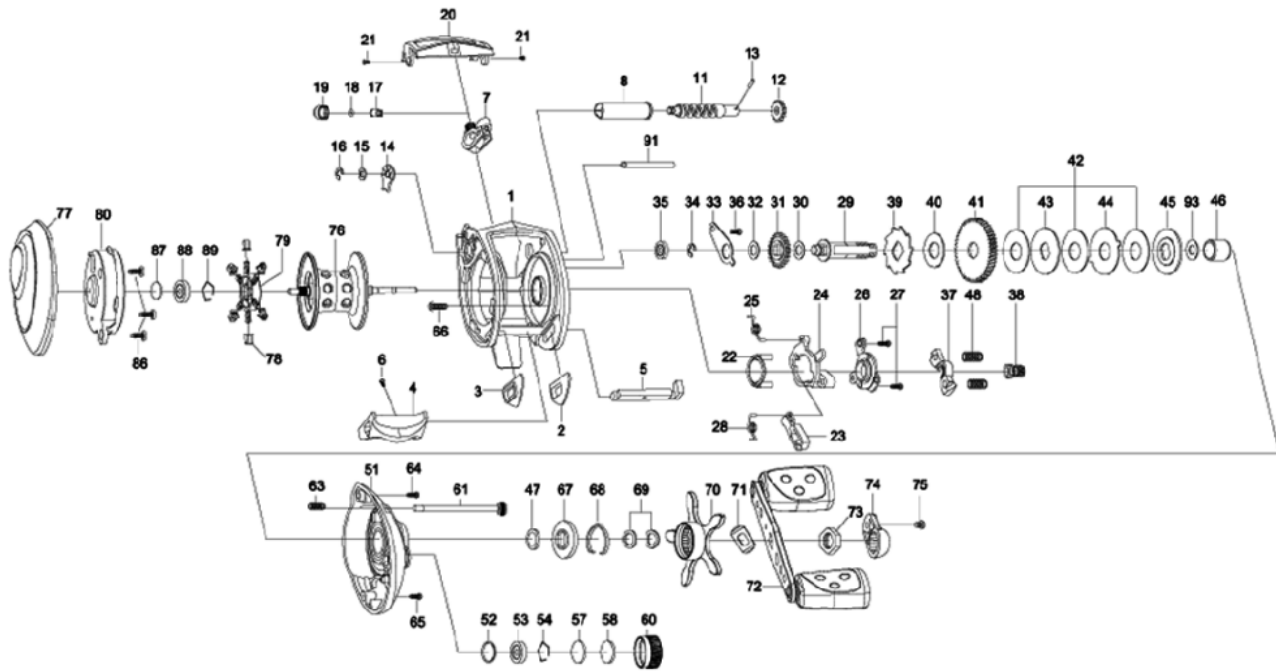

1122214 REVO

AMB.REVO S

Please specify reel model number and number in reel foot when ordering parts

Ambassadeur REVO S 16 00

パーツID	パーツ名	価格
1	保証終了)FRAME	¥4,000
2	SLIDE WASHER	¥100
3	SLIDE WASHER	¥100
4	THUMBAR	¥300
5	THUMBAR SHAFT	¥150
6	THUMBAR SCREW	¥50
7	LINEGUIDE	¥500
8	LEVEL WIND TUBE	¥300
11	WORM SHAFT	¥1,500
12	WORM SHAFT GEAR	¥100
13	WORM SHAFT PIN	¥50
14	WORM SHAFT PIN HOLDER	¥70
15	WASHER	¥50
16	RETAINER	¥50
17	PAWL	¥300
18	WASHER	¥50
19	LINE GUIDE NUT	¥70
20	保証終了)FRONT COVER	¥500
21	SCREW	¥50
22	YOKE HOLDER	¥100
23	KICK LEVER	¥150
24	LIFT CURVE	¥300
25	CLUTCH SPRING	¥50
26	CLUTCH PLATE	¥300
27	SCREW	¥50
28	KICK LEVER SPRING	¥50
29	MAINGEAR SHAFT	¥1,000
30	WASHER	¥50
31	LEVEL WIND GEAR	¥100
32	WASHER	¥50
33	MAINGEAR SHAFT PLATE	¥200
34	RETAINER	¥50
35	BALL BEARING	¥600
36	SCREW	¥50
37	YOKE	¥100
38	PINION(6.4:1)	¥1,000
39	RATCHET	¥150
40	DRAG WASHER	¥200
41	MAIN GEAR 6,3	¥2,000
42	DRAG WASHER	¥200
43	D-WASHER	¥150
44	EAR WASHER	¥150
45	PRESURE WASHER	¥150
46	IAR SLEEVE	¥200
47	WASHER	¥50
48	YOKE SPRING	¥50
51	RIGHT SIDE PLATE	¥2,500
52	O-RING	¥50
53	BALL BEARING	¥600
54	RING	¥50

パーツID	パーツ名	価格
57	RUBBER WASHER	¥50
58	FRICTION WASHER	¥50
60	BRAKE KNOB	¥600
61	CAM LOCK SCREW	¥200
63	SPRING	¥50
64	SCREW	¥50
65	SCREW	¥50
66	SCREW	¥50
67	CLICK SPRING HOLDER	¥150
68	CLICK SPRING	¥70
69	SPRING WASHER	¥50
70	STAR WHEEL	¥1,200
71	HANDLE WASHER	¥70
72	HANDLE	¥3,000
73	HANDLE NUT	¥100
74	HANDLE NUT CAP	¥300
75	HANDLE NUT COVER SCREW	¥50
76	保証終了)SPOOL	¥5,000
77	LEFT SIDE PLATE	¥2,000
78	BRAKE WEIGHT	¥50
79	BRAKE WEIGHT HOLDER	¥200
80	BEARING HOUSING	¥1,500
86	SCREW	¥50
87	WASHER	¥50
88	BALL BEARING	¥800
89	RING	¥50
91	LINE GUIDE SHAFT	¥150
93	WASHER	¥50