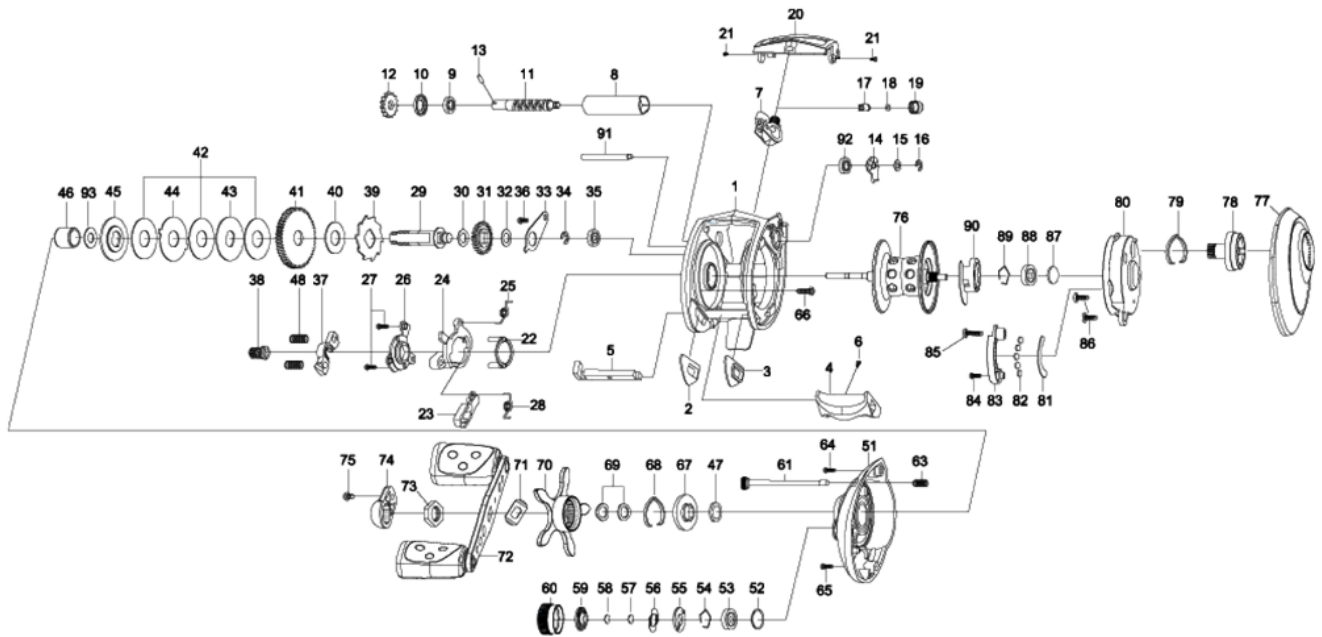

1122217 REVO

AMB.REVO SX-L

Please specify reel model number and number in reel foot when ordering parts.

Ambassadeur REVO SX-L 16 00

パーツID	パーツ名	価格	
1	1127694	FRAME	¥4,000
2	1125801	SLIDE WASHER	¥100
3	1125802	SLIDE WASHER	¥100
4	1125803	THUMBAR	¥300
5	1127696	THUMBAR SHAFT	¥150
6	1124746	THUMBAR SCREW	¥50
7	1125804	LINE GUIDE	¥500
8	1124748	LEVEL WIND TUBE	¥300
9	1125729	BALLBEARING	¥600
10	1125730	WORM SHAFT PLATE	¥100
11	1125805	WORM SHAFT	¥1,500
12	1125732	WORM SHAFT GEAR	¥100
13	1125733	WORM SHAFT PIN	¥50
14	1125734	WORM SHAFT PIN HOLDER	¥70
15	1124178	WASHER	¥50
16	1124201	RETAINER	¥50
17	1125806	PAWL	¥300
18	1125736	WASHER	¥50
19	1116194	LINE GUIDE NUT	¥70
20	1125807	FRONT COVER	¥500
21	1125738	SCREW	¥50
22	1125739	YOKE HOLDER	¥100
23	1127697	KICK LEVER	¥150
24	1127698	LIFT CURVE	¥300
25	1127699	CLUTCH SPRING	¥50
26	1127700	CLUTCH PLATE	¥300
27	1125744	SCREW	¥50
28	1127701	KICK LEVER SPRING	¥50
29	1127702	MAIN GEAR SHAFT	¥1,000
30	1125747	WASHER	¥50
31	1125748	LEVEL WIND GEAR	¥100
32	1125749	WASHER	¥50
33	1125750	MAINGEAR SHAFT PLATE	¥200
34	1124201	RETAINER	¥50
35	1116186	BALL BEARING	¥600
36	1125752	SCREW	¥50
37	1127703	YOKE	¥100
38	1127705	PINION	¥1,000
39	1125756	RATCHET	¥150
40	1125757	DRAG WASHER	¥200
41	1127706	MAINE GEAR	¥2,000
42	1125760	DRAG WASHER	¥200
43	1125761	D-WASHER	¥150
44	1125762	EAR WASHER	¥150
45	1125763	PRESURE WASHER	¥150
46	1117204	JAR SLEEVE	¥200
47	1125765	WASHER	¥50
48	1116237	YOKE SPRING	¥50
51	1127708	LEFT SIDE PLATE	¥2,500
52	1185714	O-RING	¥50