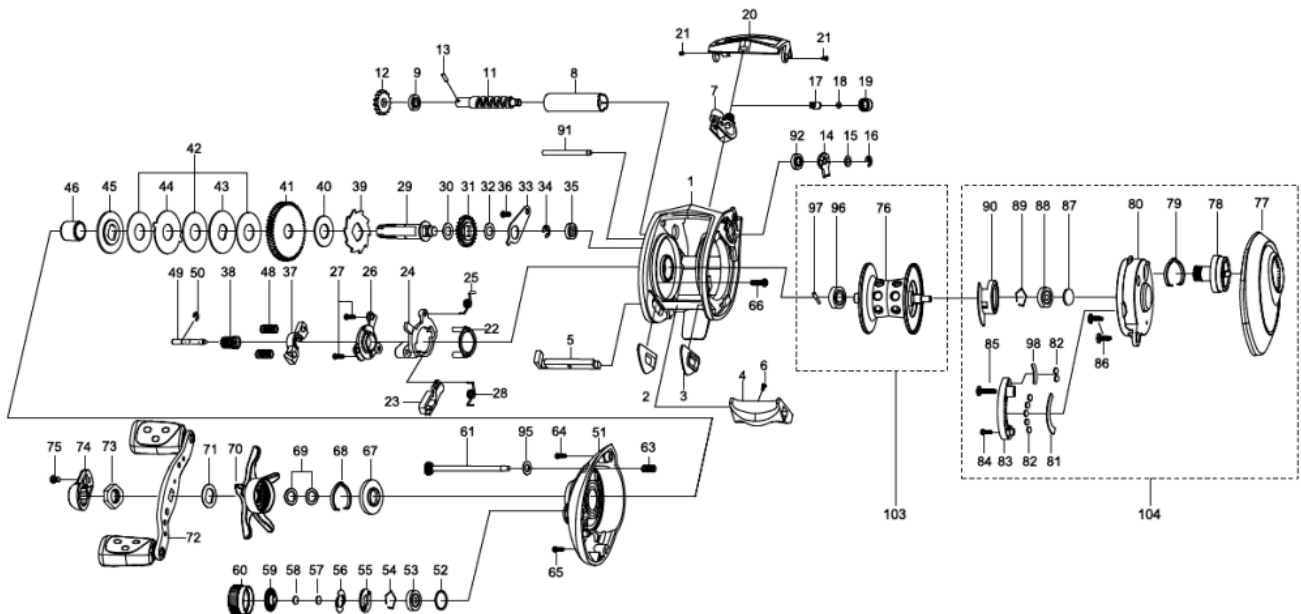

1128821 REVO

AMB.REVO SX-LHS

Please specify reel model number and number in reel foot when ordering parts

Ambassadeur REVO SX-HS-L 17 03

パーツID	パーツ名	価格	
1	1127694	FRAME	¥4,000
2	1125801	SLIDE WASHER	¥100
3	1125802	SLIDE WASHER	¥100
4	1125803	THUMBAR	¥300
5	1127696	THUMBAR SHAFT	¥150
6	1124746	THUMBAR SCREW	¥50
7	1125804	LINE GUIDE	¥500
8	1137750	LEVEL WIND TUBE	¥300
9	1125729	BALLBEARING	¥600
11	1125805	WORM SHAFT	¥1,500
12	1125732	WORM SHAFT GEAR	¥100
13	1125733	WORM SHAFT PIN	¥50
14	1125734	WORM SHAFT PIN HOLDER	¥70
15	1124178	WASHER	¥50
16	1124201	RETAINER	¥50
17	1125806	PAWL	¥300
18	1125736	WASHER	¥50
19	1129323	LINE GUIDE NUT	¥70
20	1125807	FRONT COVER	¥500
21	1125738	SCREW	¥50
22	1125739	YOKE HOLDER	¥100
23	1156750	KICK LEVER	¥150
24	1127698	LIFT CURVE	¥300
25	1127699	CLUTCH SPRING	¥50
26	1203787	KICK LEVER	¥300
27	1125744	SCREW	¥50
28	1127701	KICK LEVER SPRING	¥50
29	1196759	MAIN GEAR SHAFT	¥1,000
30	1125747	WASHER	¥50
31	1125748	LEVEL WIND GEAR	¥100
32	1125749	WASHER	¥50
33	1125750	MAINGEAR SHAFT PLATE	¥200
34	1124201	RETAINER	¥50
35	1116186	BALL BEARING	¥600
36	1125752	SCREW	¥50
37	1127703	YOKE	¥100
38	1135176	PINION (K)	¥1,000
39	1189341	RATCHET	¥150
40	1125757	DRAG WASHER	¥200
41	1129572	MAIN GEAR	¥1,500
42	1125760	DRAG WASHER	¥200
43	1125761	D-WASHER	¥150
44	1125762	EAR WASHER	¥150
45	1125763	PRESURE WASHER	¥150
46	1132916	IAR SLEEVE	¥200
47	1125765	WASHER	¥50
48	1116237	YOKE SPRING	¥50
49	1125766	PINION SHAFT	¥500
50	1116226	RETAINER	¥50
51	1196814	LEFT SIDE PLATE	¥2,500