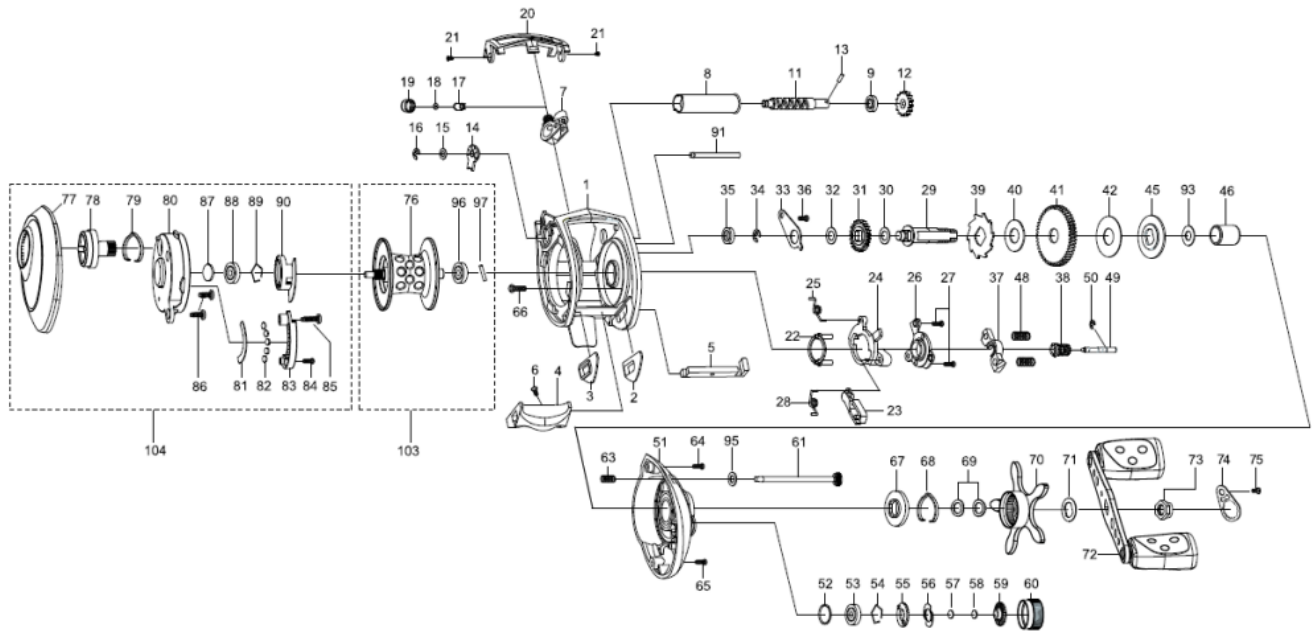

1135483 REVO

OB))REVO ELITE GUNMETAL

Please specify reel model number and number in reel foot when ordering parts.

Ambassadeur REVO ELITE 17 01

パーツID	パーツ名	価格	
1	1137322	FRAME	¥4,000
2	1124742	SLIDE WASHER	¥100
3	1124743	SLIDE WASHER	¥100
4	1125803	THUMBAR	¥300
5	1124745	THUMBAR SHAFT	¥150
6	1124746	THUMBAR SCREW	¥50
7	1128193	LINEGUIDE	¥500
8	1132901	LEVEL WIND TUBE	¥300
9	1132853	BALL BEARING	¥600
11	1132903	WORM SHAFT	¥1,500
12	1125732	WORM SHAFT GEAR	¥100
13	1125733	WORM SHAFT PIN	¥50
14	1125734	WORM SHAFT PIN HOLDER	¥70
15	1124178	WASHER	¥50
16	1124201	RETAINER	¥50
17	1125735	PAWL	¥300
18	1125736	WASHER	¥50
19	1116194	LINE GUIDE NUT	¥70
20	1137345	FRONT COVER	¥500
21	1125738	SCREW	¥50
22	1125739	YOKE HOLDER	¥100
23	1156749	KICK LEVER	¥150
24	1125741	LIFT CURVE	¥300
25	1125742	CLUTCH SPRING	¥50
26	1203786	KICK LEVER	¥300
27	1125744	SCREW	¥50
28	1125745	KICK LEVER SPRING	¥50
29	1132912	MAIN GEAR SHAFT	¥1,000
30	1125747	WASHER	¥50
31	1125748	LEVEL WIND GEAR	¥100
32	1125749	WASHER	¥50
33	1125750	MAINGEAR SHAFT PLATE	¥200
34	1124201	RETAINER	¥50
35	1132857	BALL BEARING	¥600
36	1125752	SCREW	¥50
37	1125753	YOKE	¥100
38	1132914	PINION 6,4	¥1,000
39	1125756	RATCHET	¥150
40	1125757	DRAG WASHER	¥200
41	1132915	MAIN GEAR 6,4	¥2,000
42	1139229	DRAG WASHER	¥70
45	1125763	PRESURE WASHER	¥150
46	1132916	IAR SLEEVE	¥200
48	1116237	YOKE SPRING	¥50
49	1125766	PINION SHAFT	¥500
50	1116226	RETAINER	¥50
51	1137324	GEAR SIDE COVER	¥2,500
52	1185714	O-RING	¥50
53	1128194	BALLBEARING	¥800
54	1104790	RING	¥50