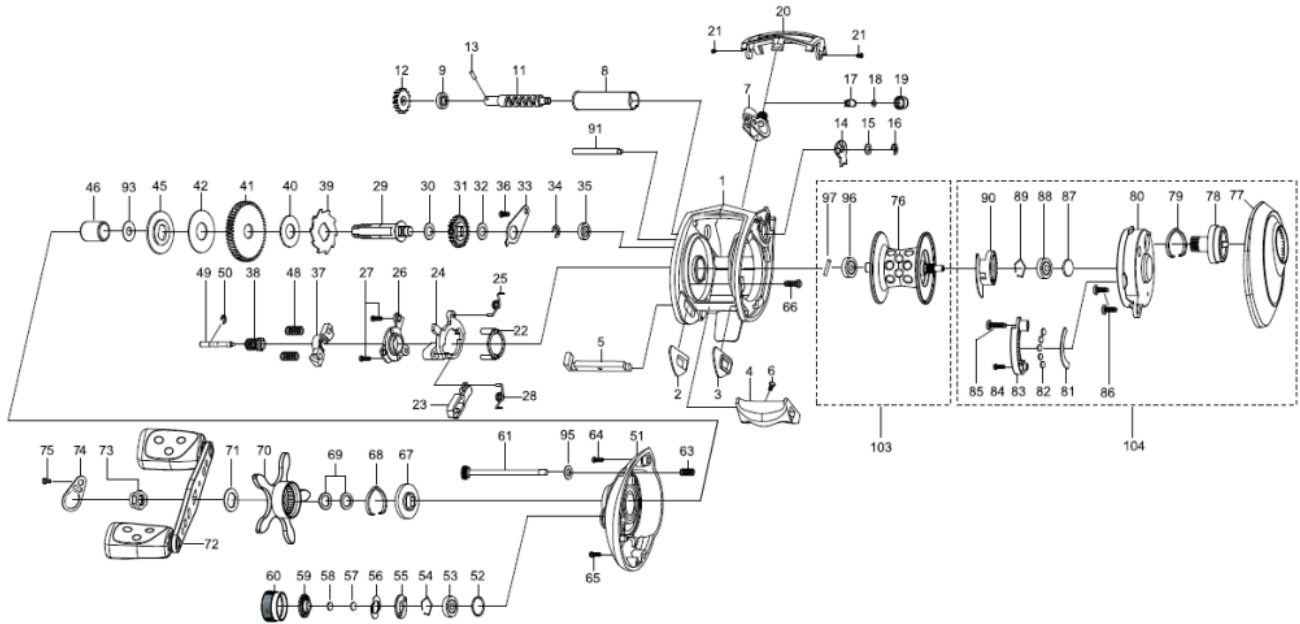

1135484 REVO

OB))REVO ELITE-L GUNMETAL

Please specify reel model number and number in reel foot when ordering parts.

Ambassadeur REVO ELITE-L 17 01

パーツID	パーツ名	価格	
1	1137323	FRAME	¥4,000
2	1124742	SLIDE WASHER	¥100
3	1124743	SLIDE WASHER	¥100
4	1125803	THUMBAR	¥300
5	1127696	THUMBAR SHAFT	¥150
6	1124746	THUMBAR SCREW	¥50
7	1128193	LINEGUIDE	¥500
8	1132901	LEVEL WIND TUBE	¥300
9	1132853	BALL BEARING	¥600
11	1132903	WORM SHAFT	¥1,500
12	1125732	WORM SHAFT GEAR	¥100
13	1125733	WORM SHAFT PIN	¥50
14	1125734	WORM SHAFT PIN HOLDER	¥70
15	1124178	WASHER	¥50
16	1124201	RETAINER	¥50
17	1125735	PAWL	¥300
18	1125736	WASHER	¥50
19	1116194	LINE GUIDE NUT	¥70
20	1137345	FRONT COVER	¥500
21	1125738	SCREW	¥50
22	1125739	YOKE HOLDER	¥100
23	1156750	KICK LEVER	¥150
24	1127698	LIFT CURVE	¥300
25	1127699	CLUTCH SPRING	¥50
26	1203787	KICK LEVER	¥300
27	1125744	SCREW	¥50
28	1127701	KICK LEVER SPRING	¥50
29	1132937	MAIN GEAR SHAFT	¥1,000
30	1125747	WASHER	¥50
31	1125748	LEVEL WIND GEAR	¥100
32	1125749	WASHER	¥50
33	1125750	MAINGEAR SHAFT PLATE	¥200
34	1124201	RETAINER	¥50
35	1132857	BALL BEARING	¥600
36	1125752	SCREW	¥50
37	1127703	YOKE	¥100
38	1132938	PINION	¥1,000
39	1125756	RATCHET	¥150
40	1125757	DRAG WASHER	¥200
41	1132939	MAIN GEAR 6,4	¥2,000
42	1139229	DRAG WASHER	¥70
45	1125763	PRESURE WASHER	¥150
46	1132916	IAR SLEEVE	¥200
48	1116237	YOKE SPRING	¥50
49	1125766	PINION SHAFT	¥500
50	1116226	RETAINER	¥50
51	1137325	LEFT SIDE PLATE	¥3,000
52	1185714	O-RING	¥50
53	1128194	BALLBEARING	¥800
54	1104790	RING	¥50