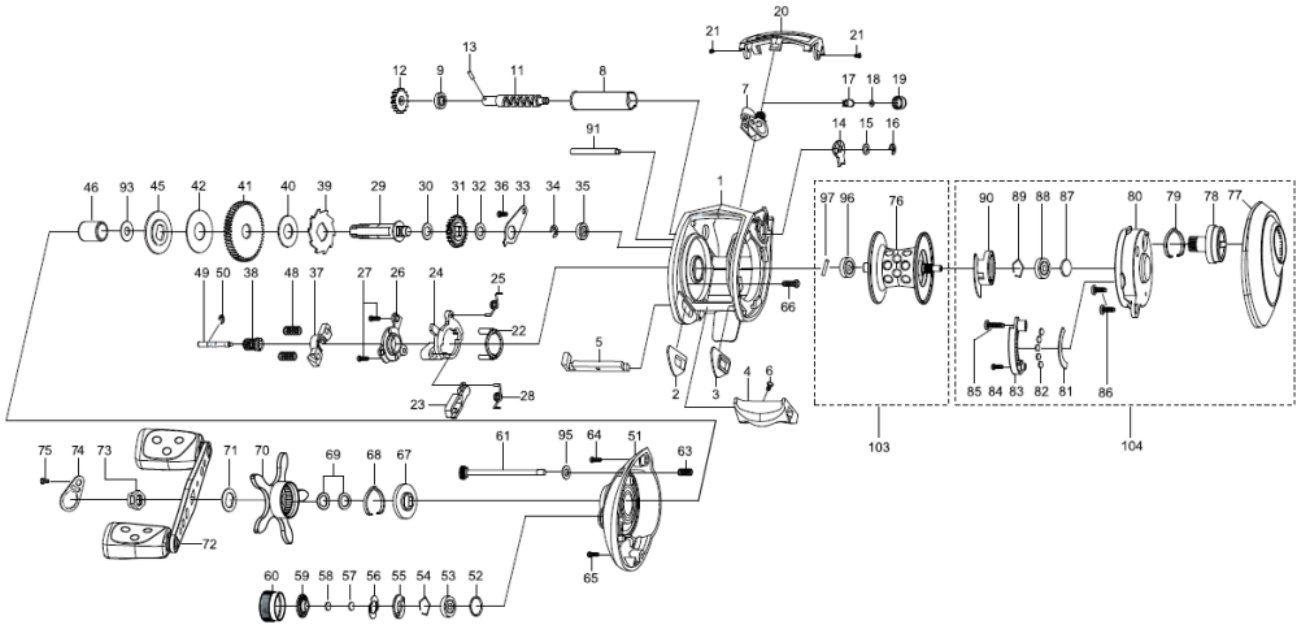

1135484 REVO

OB))REVO ELITE-L GUNMETAL

Please specify reel model number and number in reel foot when ordering parts.

Ambassadeur REVO ELITE-L 17 01

パーツID	パーツ名	価格	
1	1137323	FRAME	¥4,000
2	1124742	SLIDE WASHER	¥100
3	1124743	SLIDE WASHER	¥100
4	1125803	THUMBAR	¥300
5	1127696	THUMBAR SHAFT	¥150
6	1124746	THUMBAR SCREW	¥50
7	1128193	LINEGUIDE	¥500
8	1132901	LEVEL WIND TUBE	¥300
9	1132853	BALL BEARING	¥600
11	1132903	WORM SHAFT	¥1,500
12	1125732	WORM SHAFT GEAR	¥100
13	1125733	WORM SHAFT PIN	¥50
14	1125734	WORM SHAFT PIN HOLDER	¥70
15	1124178	WASHER	¥50
16	1124201	RETAINER	¥50
17	1125735	PAWL	¥300
18	1125736	WASHER	¥50
19	1116194	LINE GUIDE NUT	¥70
20	1137345	FRONT COVER	¥500
21	1125738	SCREW	¥50
22	1125739	YOKE HOLDER	¥100
23	1156750	KICK LEVER	¥150
24	1127698	LIFT CURVE	¥300
25	1127699	CLUTCH SPRING	¥50
26	1203787	KICK LEVER	¥300
27	1125744	SCREW	¥50
28	1127701	KICK LEVER SPRING	¥50
29	1132937	MAIN GEAR SHAFT	¥1,000
30	1125747	WASHER	¥50
31	1125748	LEVEL WIND GEAR	¥100
32	1125749	WASHER	¥50
33	1125750	MAINGEAR SHAFT PLATE	¥200
34	1124201	RETAINER	¥50
35	1132857	BALL BEARING	¥600
36	1125752	SCREW	¥50
37	1127703	YOKE	¥100
38	1132938	PINION	¥1,000
39	1125756	RATCHET	¥150
40	1125757	DRAG WASHER	¥200
41	1132939	MAIN GEAR 6,4	¥2,000
42	1139229	DRAG WASHER	¥70
45	1125763	PRESURE WASHER	¥150
46	1132916	IAR SLEEVE	¥200
48	1116237	YOKE SPRING	¥50
49	1125766	PINION SHAFT	¥500
50	1116226	RETAINER	¥50
51	1137325	LEFT SIDE PLATE	¥3,000
52	1185714	O-RING	¥50
53	1128194	BALLBEARING	¥800
54	1104790	RING	¥50