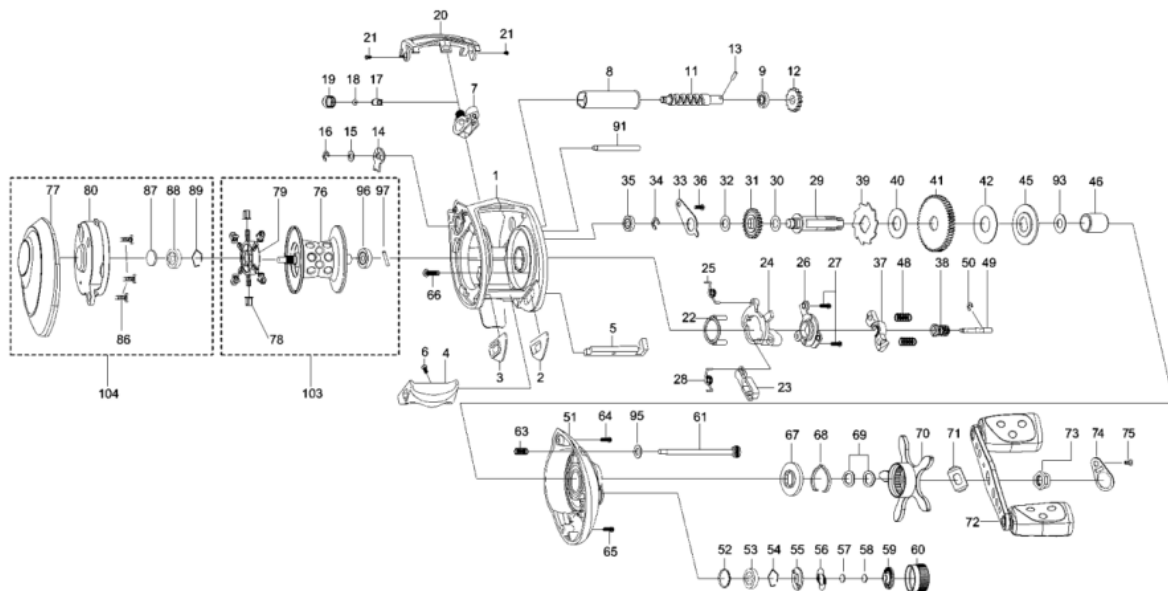

1137729 REVO

AMB.REVO ELITE CB

Please specify reel model number and number in reel foot when ordering parts.

Ambassadeur REVO ELITE CB 17 00

パーツID	パーツ名	価格	
1	1137322	FRAME	¥4,000
2	1125801	SLIDE WASHER	¥100
3	1125802	SLIDE WASHER	¥100
4	1125803	THUMBAR	¥300
5	1124745	THUMBAR SHAFT	¥150
6	1124746	THUMBAR SCREW	¥50
7	1125804	LINE GUIDE	¥500
8	1137750	LEVEL WIND TUBE	¥300
9	1132853	BALL BEARING	¥600
11	1132903	WORM SHAFT	¥1,500
12	1125732	WORM SHAFT GEAR	¥100
13	1125733	WORM SHAFT PIN	¥50
14	1125734	WORM SHAFT PIN HOLDER	¥70
15	1124178	WASHER	¥50
16	1124201	RETAINER	¥50
17	1125735	PAWL	¥300
18	1125736	WASHER	¥50
19	1129323	LINE GUIDE NUT	¥70
20	1137751	FRONT COVER	¥500
21	1125738	SCREW	¥50
22	1125739	YOKE HOLDER	¥100
23	1132908	KICK LEVER	¥150
24	1125741	LIFT CURVE	¥300
25	1125742	CLUTCH SPRING	¥50
26	1125743	CLUTCH PLATE	¥300
27	1125744	SCREW	¥50
28	1125745	KICK LEVER SPRING	¥50
29	1132912	MAIN GEAR SHAFT	¥1,000
30	1125747	WASHER	¥50
31	1125748	LEVEL WIND GEAR	¥100
32	1125749	WASHER	¥50
33	1125750	MAINGEAR SHAFT PLATE	¥200
34	1124201	RETAINER	¥50
35	1132857	BALL BEARING	¥600
36	1125752	SCREW	¥50
37	1125753	YOKE	¥100
38	1132914	PINION 6,4	¥1,000
39	1125756	RATCHET	¥150
40	1125757	DRAG WASHER	¥200
41	1132915	MAIN GEAR 6,4	¥2,000
42	1139229	DRAG WASHER	¥70
45	1125763	PRESURE WASHER	¥150
46	1132916	JAR SLEEVE	¥200
48	1116237	YOKE SPRING	¥50
49	1125766	PINION SHAFT	¥500
50	1116226	RETAINER	¥50
51	1137752	RIGHT SIDE PLATE	¥2,500
52	1185714	O-RING	¥50
53	1128194	BALLBEARING	¥800
54	1104790	RING	¥50