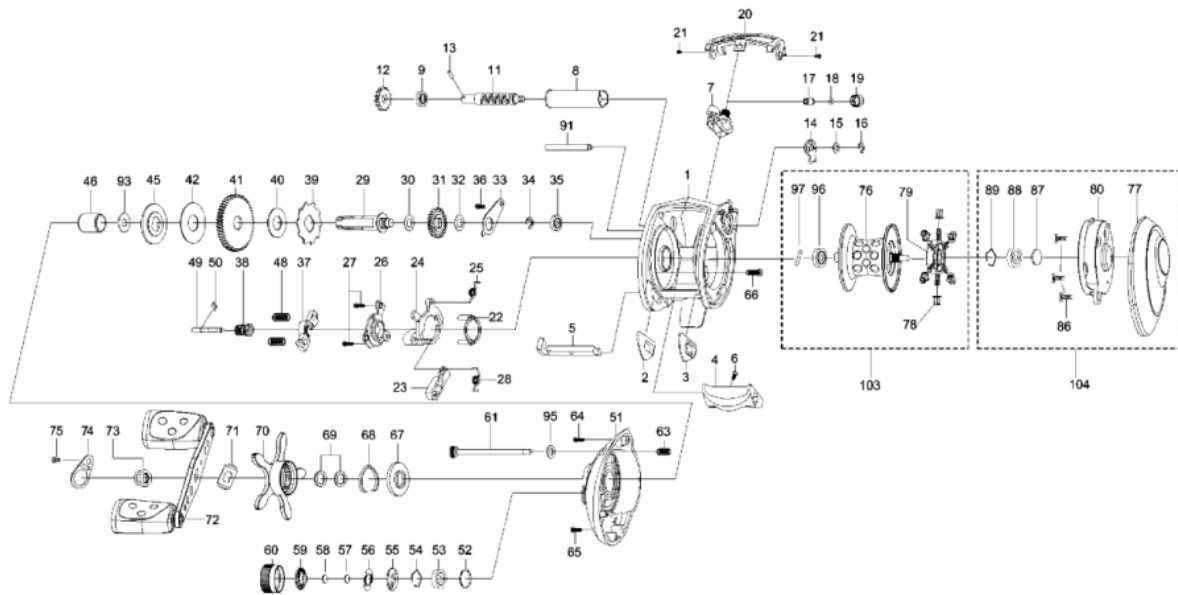

1137730 REVO

OB))REVO ELITE-L CB BLACK

Please specify reel model number and number in reel foot when ordering parts.

Ambassadeur REVO ELITE CB-L 17 00

パーツID	パーツ名	価格	
1	1137323	FRAME	¥4,000
2	1125801	SLIDE WASHER	¥100
3	1125802	SLIDE WASHER	¥100
4	1125803	THUMBAR	¥300
5	1127696	THUMBAR SHAFT	¥150
6	1124746	THUMBAR SCREW	¥50
7	1125804	LINE GUIDE	¥500
8	1137750	LEVEL WIND TUBE	¥300
9	1132853	BALL BEARING	¥600
11	1132903	WORM SHAFT	¥1,500
12	1125732	WORM SHAFT GEAR	¥100
13	1125733	WORM SHAFT PIN	¥50
14	1125734	WORM SHAFT PIN HOLDER	¥70
15	1124178	WASHER	¥50
16	1124201	RETAINER	¥50
17	1125735	PAWL	¥300
18	1125736	WASHER	¥50
19	1129323	LINE GUIDE NUT	¥70
20	1137751	FRONT COVER	¥500
21	1125738	SCREW	¥50
22	1125739	YOKE HOLDER	¥100
23	1132886	KICK LEVER	¥150
24	1127698	LIFT CURVE	¥300
25	1127699	CLUTCH SPRING	¥50
26	1127700	CLUTCH PLATE	¥300
27	1125744	SCREW	¥50
28	1127701	KICK LEVER SPRING	¥50
29	1132937	MAIN GEAR SHAFT	¥1,000
30	1125747	WASHER	¥50
31	1125748	LEVEL WIND GEAR	¥100
32	1125749	WASHER	¥50
33	1125750	MAINGEAR SHAFT PLATE	¥200
34	1124201	RETAINER	¥50
35	1132857	BALL BEARING	¥600
36	1125752	SCREW	¥50
37	1127703	YOKE	¥100
38	1132938	PINION	¥1,000
39	1125756	RATCHET	¥150
40	1125757	DRAG WASHER	¥200
41	1132939	MAIN GEAR 6,4	¥2,000
42	1139229	DRAG WASHER	¥70
45	1125763	PRESURE WASHER	¥150
46	1132916	IAR SLEEVE	¥200
48	1116237	YOKE SPRING	¥50
49	1125766	PINION SHAFT	¥500
50	1116226	RETAINER	¥50
51	1137756	LEFT SIDE PLATE	¥2,500
52	1185714	O-RING	¥50
53	1128194	BALLBEARING	¥800
54	1104790	RING	¥50