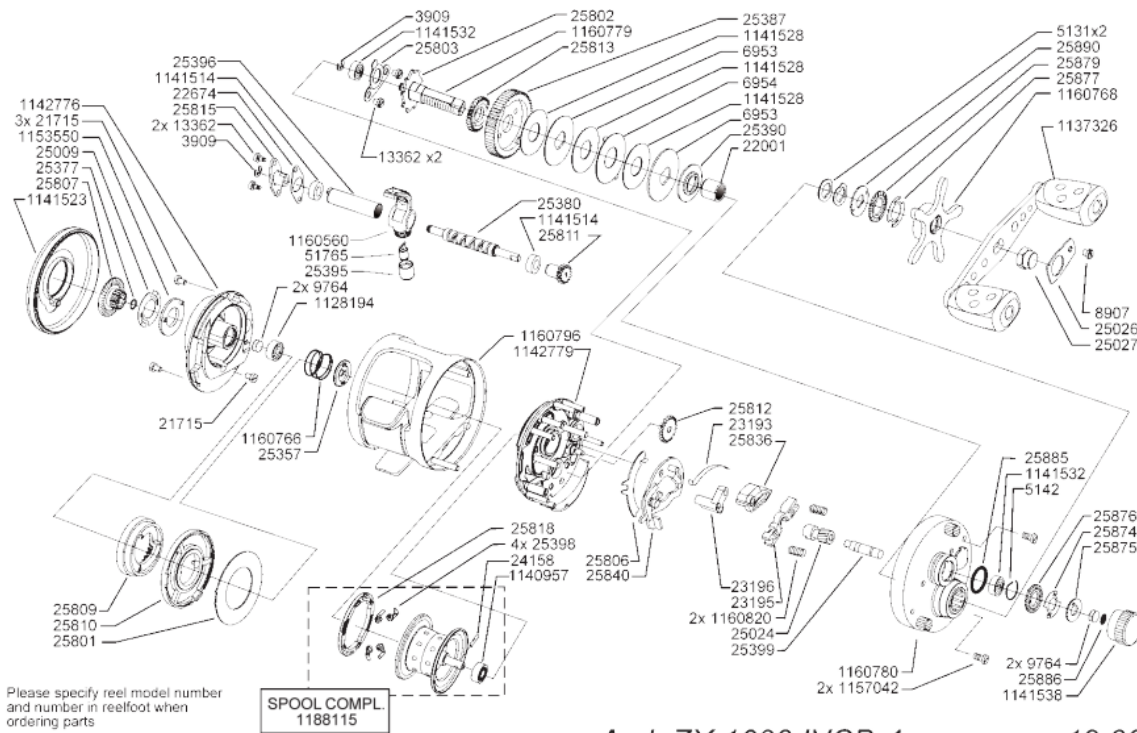

1141073 1600

OB)AMB.MORRUM ZX 1600 IVCB-4

Amb ZX 1600 IVCB-4

19 00

パーツID	パーツ名	価格
3909	RETAINER	¥200
5131	SPRING WASHER	¥200
5142	RETAINER	¥200
6953	FRICTION WASHER	¥200
6954	FRICTION WASHER	¥200
8907	SCREW	¥200
9764	WASHER	¥200
13362	SCREW	¥200
21715	SCREW	¥200
21715	SCREW	¥200
22001	HANDLE BUSHING	¥1,200
22674	LOCKING PLATE	¥300
23193	SPRING	¥200
23195	YOKE	¥600
23196	PIN HOLDER	¥600
24158	PIN	¥200
25009	BRAKE CLICK SPRING	¥500
25024	PINION GEAR	¥2,900
25026	LOCKING WASHER	¥800
25027	HANDLE NUT	¥500
25357	BALL BEARING PLUG	¥200
25377	O-RING	¥200
25380	WORM SHAFT	¥2,500
25387	DRAIVE GEAR	¥4,000
25390	PLATE	¥600
25395	NUT	¥500
25396	WORM SHAFT COVER	¥1,500
25398	BRAKE WEIGHT ARM	¥300
25399	PINION SHAFT	¥1,500
25801	BRAKE PLATE	¥600
25802	DRAIVE GEAR PLATE	¥200
25803	LOCK WASHER	¥600
25806	LINK ARM	¥600
25807	IVCB-DIAL	¥800
25809	IVCB-CAM	¥800
25810	BRAKE PLATE HOLDER	¥800
25811	COG WHEEL	¥200
25812	COG WHEEL	¥200
25813	COG WHEEL	¥200
25815	LOCKER BUSHING	¥300
25818	BRAKE WEIGHT HOLDER	¥300
25836	SPRING HOLDER	¥600
25840	LIFT PLATE	¥1,200
25874	BRAKE CLICK SPRING	¥500
25875	BRAKE CLICK RATCHET	¥500
25876	BRAKE CLICK RATCHET	¥200
25877	DRAG CLICK SPRING	¥500
25879	DRAG CLICK RATCHET	¥200
25885	O-RING	¥200
25886	CAP WASHER	¥200

パーツID	パーツ名	価格
25890	RATCHET HOLDER	¥500
51765	PILOT GUIDE	¥600
1128194	BALLBEARING	¥800
1137326	HANDLE	¥3,000
1140957	BALL BEARING	¥3,000
1141514	BALLBEARING	¥1,200
1141523	OUTER SIDE PLATE RIGHT	¥8,000
1141528	BRAKEWASHER	¥600
1141532	BALLBEARING	¥1,200
1141538	SPOOL CONTROL CAP	¥1,500
1142776	INNER SIDEPLATE LEFT	¥2,000
1142779	INNER SIDEPLATE RIGHT	¥2,000
1153550	CLICKPLATE	¥800
1157042	SCREW	¥200
1160560	LINE CARRIAGE	¥2,000
1160766	SPRING	¥200
1160768	STAR WHEEL	¥2,000
1160779	MAIN GEAR BUSHING	¥2,000
1160780	OUTER SIDE PLATE	¥8,600
1160796	FRAME	¥15,000
1160820	SPRING	¥200
1188115	SPOOL	¥8,700