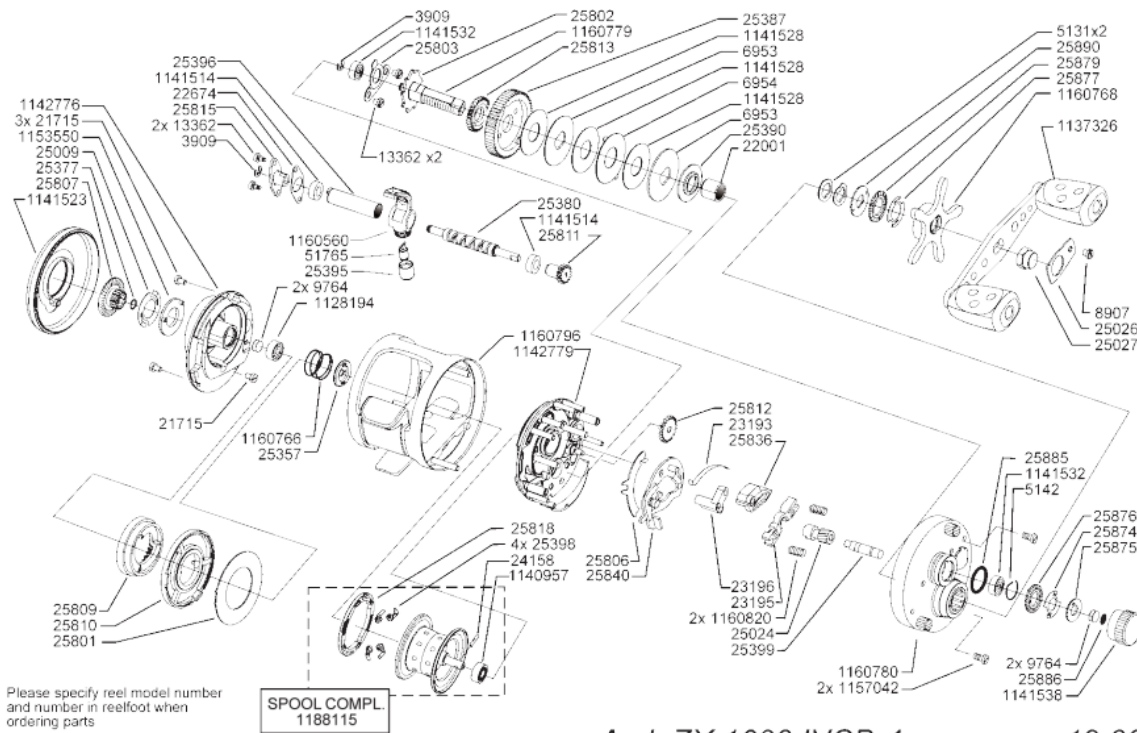

1141073 1600

OB)AMB.MORRUM ZX 1600 IVCB-4

Amb ZX 1600 IVCB-4

19 00

| パーツID | パーツ名 | 価格 |
|-------|---------------------|--------|
| 3909 | RETAINER | ¥200 |
| 5131 | SPRING WASHER | ¥200 |
| 5142 | RETAINER | ¥200 |
| 6953 | FRICTION WASHER | ¥200 |
| 6954 | FRICTION WASHER | ¥200 |
| 8907 | SCREW | ¥200 |
| 9764 | WASHER | ¥200 |
| 13362 | SCREW | ¥200 |
| 21715 | SCREW | ¥200 |
| 21715 | SCREW | ¥200 |
| 22001 | HANDLE BUSHING | ¥1,200 |
| 22674 | LOCKING PLATE | ¥300 |
| 23193 | SPRING | ¥200 |
| 23195 | YOKE | ¥600 |
| 23196 | PIN HOLDER | ¥600 |
| 24158 | PIN | ¥200 |
| 25009 | BRAKE CLICK SPRING | ¥500 |
| 25024 | PINION GEAR | ¥2,900 |
| 25026 | LOCKING WASHER | ¥800 |
| 25027 | HANDLE NUT | ¥500 |
| 25357 | BALL BEARING PLUG | ¥200 |
| 25377 | O-RING | ¥200 |
| 25380 | WORM SHAFT | ¥2,500 |
| 25387 | DRAIVE GEAR | ¥4,000 |
| 25390 | PLATE | ¥600 |
| 25395 | NUT | ¥500 |
| 25396 | WORM SHAFT COVER | ¥1,500 |
| 25398 | BRAKE WEIGHT ARM | ¥300 |
| 25399 | PINION SHAFT | ¥1,500 |
| 25801 | BRAKE PLATE | ¥600 |
| 25802 | DRAIVE GEAR PLATE | ¥200 |
| 25803 | LOCK WASHER | ¥600 |
| 25806 | LINK ARM | ¥600 |
| 25807 | IVCB-DIAL | ¥800 |
| 25809 | IVCB-CAM | ¥800 |
| 25810 | BRAKE PLATE HOLDER | ¥800 |
| 25811 | COG WHEEL | ¥200 |
| 25812 | COG WHEEL | ¥200 |
| 25813 | COG WHEEL | ¥200 |
| 25815 | LOCKER BUSHING | ¥300 |
| 25818 | BRAKE WEIGHT HOLDER | ¥300 |
| 25836 | SPRING HOLDER | ¥600 |
| 25840 | LIFT PLATE | ¥1,200 |
| 25874 | BRAKE CLICK SPRING | ¥500 |
| 25875 | BRAKE CLICK RATCHET | ¥500 |
| 25876 | BRAKE CLICK RATCHET | ¥200 |
| 25877 | DRAG CLICK SPRING | ¥500 |
| 25879 | DRAG CLICK RATCHET | ¥200 |
| 25885 | O-RING | ¥200 |
| 25886 | CAP WASHER | ¥200 |