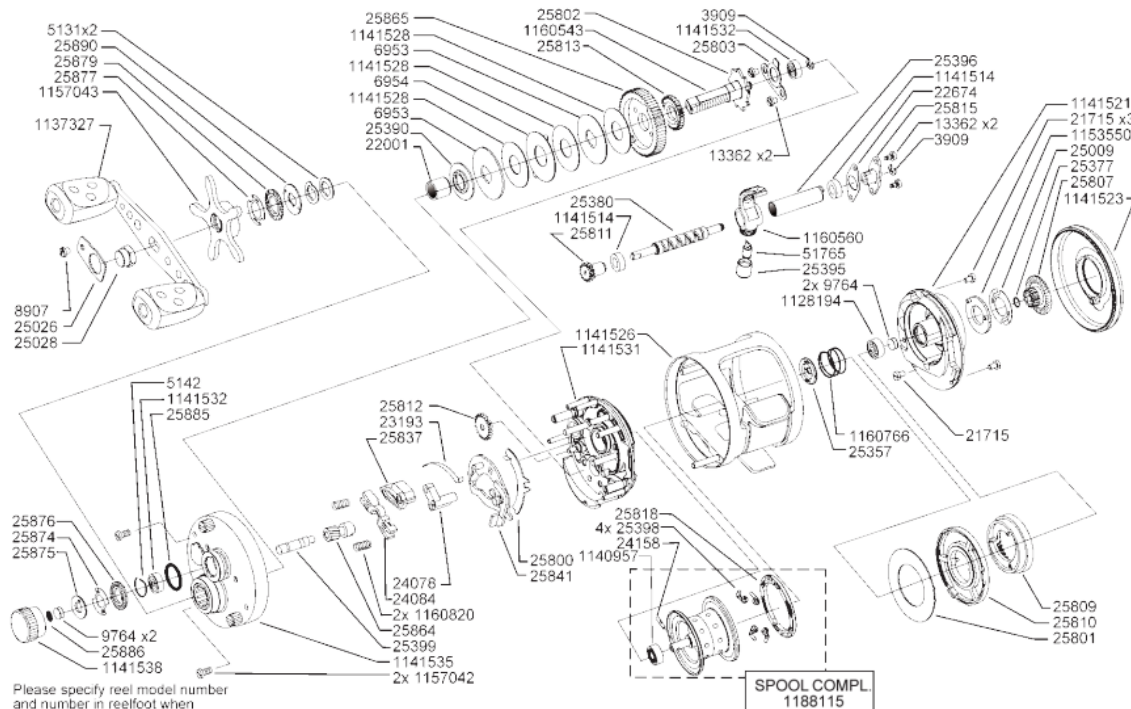

1141074 1600

OB))AMB.MORRUM ZX 1601 IVCB-4

Amb ZX 1601 IVCB-4

19 00

パーツID	パーツ名	価格
3909	RETAINER	¥200
5131	SPRING WASHER	¥200
5142	RETAINER	¥200
6953	FRICTION WASHER	¥200
6954	FRICTION WASHER	¥200
8907	SCREW	¥200
9764	WASHER	¥200
13362	SCREW	¥200
21715	SCREW	¥200
21715	SCREW	¥200
22001	HANDLE BUSHING	¥1,200
22674	LOCKING PLATE	¥300
23193	SPRING	¥200
24078	PIN HOLDER	¥600
24084	YOKE	¥600
24158	PIN	¥200
25009	BRAKE CLICK SPRING	¥500
25026	LOCKING WASHER	¥800
25028	HANDLE NUT	¥500
25357	BALL BEARING PLUG	¥200
25377	O-RING	¥200
25380	WORM SHAFT	¥2,500
25390	PLATE	¥600
25395	NUT	¥500
25396	WORM SHAFT COVER	¥1,500
25398	BRAKE WEIGHT ARM	¥300
25399	PINION SHAFT	¥1,500
25800	LINK ARM	¥600
25801	BRAKE PLATE	¥600
25802	DRAIVE GEAR PLATE	¥200
25803	LOCK WASHER	¥600
25807	IVCB-DIAL	¥800
25809	IVCB-CAM	¥800
25810	BRAKE PLATE HOLDER	¥800
25811	COG WHEEL	¥200
25812	COG WHEEL	¥200
25813	COG WHEEL	¥200
25815	LOCKER BUSHING	¥300
25818	BRAKE WEIGHT HOLDER	¥300
25837	SPRING HOLDER	¥600
25841	LIFT PLATE	¥1,200
25864	PINION GEAR	¥2,900
25865	DRAIVE GEAR	¥4,000
25874	BRAKE CLICK SPRING	¥500
25875	BRAKE CLICK RATCHET	¥500
25876	BRAKE CLICK RATCHET	¥200
25877	DRAG CLICK SPRING	¥500
25879	DRAG CLICK RATCHET	¥200
25885	O-RING	¥200
25886	CAP WASHER	¥200

パーツID	パーツ名	価格
25890	RATCHET HOLDER	¥500
51765	PILOT GUIDE	¥600
1128194	BALLBEARING	¥800
1137327	HANDLE	¥3,000
1140957	BALL BEARING	¥3,000
1141514	BALLBEARING	¥1,200
1141521	INNERPLATE RIGHT	¥2,000
1141523	OUTER SIDE PLATE RIGHT	¥8,000
1141526	FRAME	¥15,000
1141528	BRAKEWASHER	¥600
1141531	INNERPLATE LEFT	¥2,000
1141532	BALLBEARING	¥1,200
1141535	OUTER SIDE PLATE	¥8,600
1141538	SPOOL CONTROL CAP	¥1,500
1153550	CLICKPLATE	¥800
1157042	SCREW	¥200
1157043	STAR WHEEL	¥2,000
1160543	MAIN GEAR BUSHING	¥2,000
1160560	LINE CARRIAGE	¥2,000
1160766	SPRING	¥200
1160820	SPRING	¥200
1188115	SPOOL	¥8,700