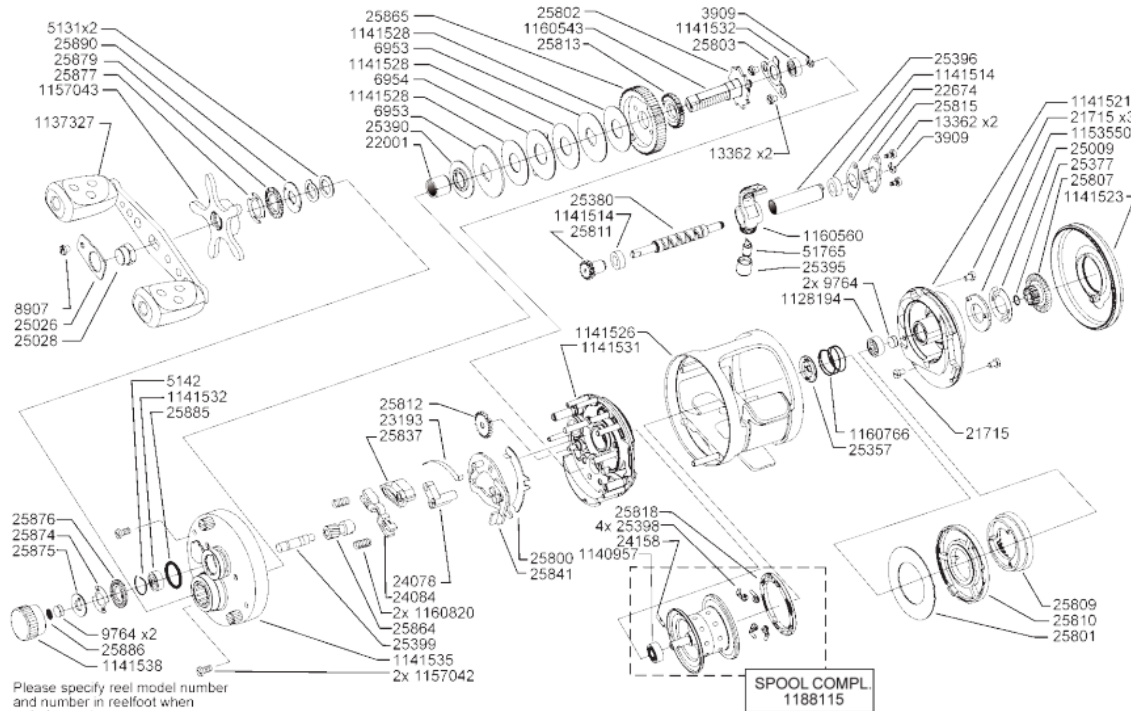

1141074 1600

OB))AMB.MORRUM ZX 1601 IVCB-4

Amb ZX 1601 IVCB-4

19 00

パーツID	パーツ名	価格
3909	RETAINER	¥200
5131	SPRING WASHER	¥200
5142	RETAINER	¥200
6953	FRICTION WASHER	¥200
6954	FRICTION WASHER	¥200
8907	SCREW	¥200
9764	WASHER	¥200
13362	SCREW	¥200
21715	SCREW	¥200
21715	SCREW	¥200
22001	HANDLE BUSHING	¥1,200
22674	LOCKING PLATE	¥300
23193	SPRING	¥200
24078	PIN HOLDER	¥600
24084	YOKE	¥600
24158	PIN	¥200
25009	BRAKE CLICK SPRING	¥500
25026	LOCKING WASHER	¥800
25028	HANDLE NUT	¥500
25357	BALL BEARING PLUG	¥200
25377	O-RING	¥200
25380	WORM SHAFT	¥2,500
25390	PLATE	¥600
25395	NUT	¥500
25396	WORM SHAFT COVER	¥1,500
25398	BRAKE WEIGHT ARM	¥300
25399	PINION SHAFT	¥1,500
25800	LINK ARM	¥600
25801	BRAKE PLATE	¥600
25802	DRAIVE GEAR PLATE	¥200
25803	LOCK WASHER	¥600
25807	IVCB-DIAL	¥800
25809	IVCB-CAM	¥800
25810	BRAKE PLATE HOLDER	¥800
25811	COG WHEEL	¥200
25812	COG WHEEL	¥200
25813	COG WHEEL	¥200
25815	LOCKER BUSHING	¥300
25818	BRAKE WEIGHT HOLDER	¥300
25837	SPRING HOLDER	¥600
25841	LIFT PLATE	¥1,200
25864	PINION GEAR	¥2,900
25865	DRAIVE GEAR	¥4,000
25874	BRAKE CLICK SPRING	¥500
25875	BRAKE CLICK RATCHET	¥500
25876	BRAKE CLICK RATCHET	¥200
25877	DRAG CLICK SPRING	¥500
25879	DRAG CLICK RATCHET	¥200
25885	O-RING	¥200
25886	CAP WASHER	¥200

パーツID	パーツ名	価格
25890	RATCHET HOLDER	¥500
51765	PILOT GUIDE	¥600
1128194	BALLBEARING	¥800
1137327	HANDLE	¥3,000
1140957	BALL BEARING	¥3,000
1141514	BALLBEARING	¥1,200
1141521	INNERPLATE RIGHT	¥2,000
1141523	OUTER SIDE PLATE RIGHT	¥8,000
1141526	FRAME	¥15,000
1141528	BRAKEWASHER	¥600
1141531	INNERPLATE LEFT	¥2,000
1141532	BALLBEARING	¥1,200
1141535	OUTER SIDE PLATE	¥8,600
1141538	SPOOL CONTROL CAP	¥1,500
1153550	CLICKPLATE	¥800
1157042	SCREW	¥200
1157043	STAR WHEEL	¥2,000
1160543	MAIN GEAR BUSHING	¥2,000
1160560	LINE CARRIAGE	¥2,000
1160766	SPRING	¥200
1160820	SPRING	¥200
1188115	SPOOL	¥8,700