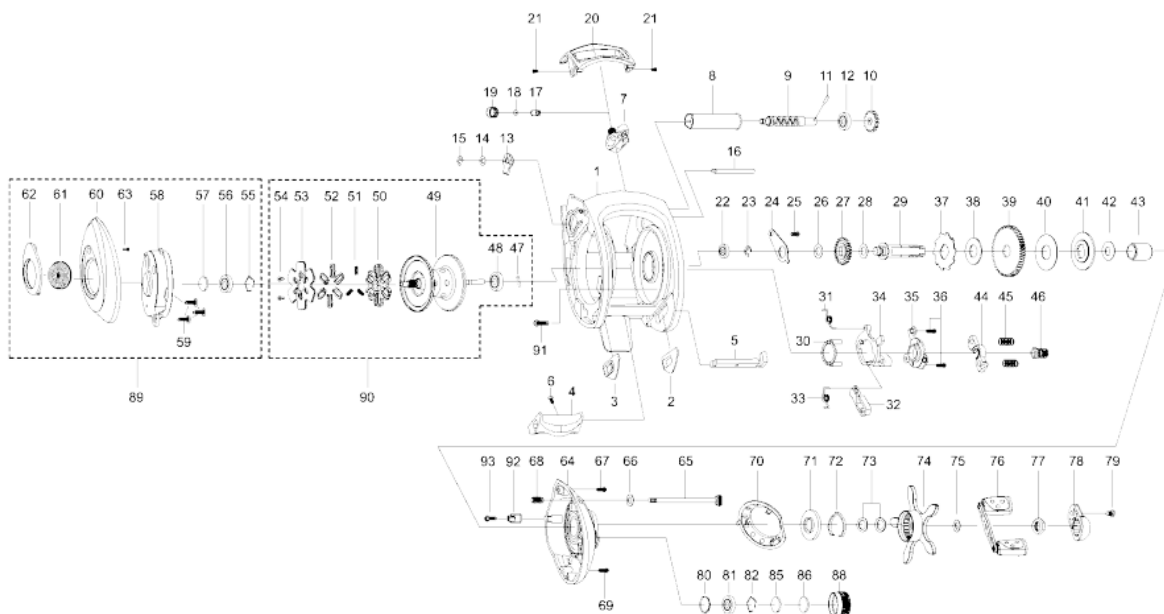

1156783 ORRA

OB))AMB.ORRA SX

Please specify reel model number and number in reel foot when ordering parts.

Ambassadeur ORRA SX 19 01

パーツID	パーツ名	価格
1	1188213 FRAME(K)	¥4,000
2	1124742 SLIDE WASHER	¥100
3	1124743 SLIDE WASHER	¥100
4	1124744 THUMBAR	¥300
5	1124745 THUMBAR SHAFT	¥150
6	1124746 THUMBAR SCREW	¥50
7	1188215 LINE GUIDE	¥500
8	1132901 LEVEL WIND TUBE	¥300
9	1125805 WORM SHAFT	¥1,500
10	1125732 WORM SHAFT GEAR	¥100
11	1125733 WORM SHAFT PIN	¥50
12	1125729 BALLBEARING	¥600
13	1125734 WORM SHAFT PIN HOLDER	¥70
14	1124178 WASHER	¥50
15	1124201 RETAINER	¥50
16	1125799 LINE GUIDE SHAFT	¥150
17	1125806 PAWL	¥300
18	1125736 WASHER	¥50
19	1116194 LINE GUIDE NUT	¥70
20	1188759 FRONT COVER(K)	¥500
21	1125738 SCREW	¥50
22	1116186 BALL BEARING	¥600
23	1124201 RETAINER	¥50
24	1125750 MAINGEAR SHAFT PLATE	¥200
25	1125752 SCREW	¥50
26	1125749 WASHER	¥50
27	1125748 LEVEL WIND GEAR	¥100
28	1125747 WASHER	¥50
29	1125746 MAINGEAR SHAFT	¥1,000
30	1125739 YOKE HOLDER	¥100
31	1125742 CLUTCH SPRING	¥50
32	1156749 KICK LEVER	¥150
33	1125745 KICK LEVER SPRING	¥50
34	1125741 LIFT CURVE	¥300
35	1203786 KICK LEVER	¥300
36	1125744 SCREW	¥50
37	1125756 RATCHET	¥150
38	1125757 DRAG WASHER	¥200
39	1190697 MAIN GEAR	¥1,500
40	1190698 DRAG WASHER	¥160
41	1144201 PRESSURE WASHER	¥150
42	1132935 WASHER	¥50
43	1132916 IAR SLEEVE	¥200
44	1125753 YOKE	¥100
45	1116237 YOKE SPRING	¥50
46	1125808 PINION(6.4:1)	¥1,000
47	1187619 SPOOL SHAFT PIN	¥200
48	1187625 SPOOL BALL BEARING	¥800
49	1188217 SPOOL(K)	¥3,500
50	1188218 BRAKE WEIGHT HOLDER	¥300