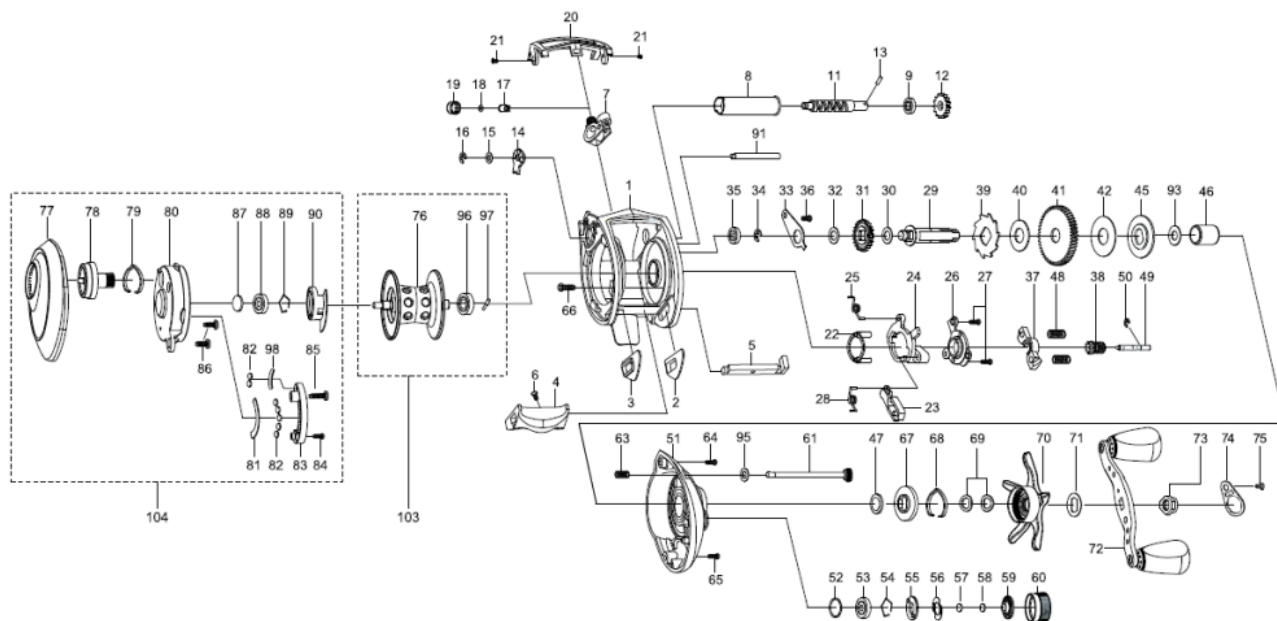

1161089 REVO

OB))AMB.REVO ELITEAURORA

Please specify reel model number and number in reel foot when ordering parts.

Ambassadeur
REVO ELITE AURORA 19 01

パーツID	パーツ名	価格
1	保証終了)FRAME	¥4,000
2	SLIDE WASHER	¥100
3	SLIDE WASHER	¥100
4	THUMBAR	¥300
5	THUMBAR SHAFT	¥150
6	THUMBAR SCREW	¥50
7	LINE GUIDE	¥500
8	LEVEL WIND TUBE	¥300
9	BALL BEARING	¥600
11	WORM SHAFT	¥1,500
12	WORM SHAFT GEAR	¥100
13	WORM SHAFT PIN	¥50
14	WORM SHAFT PIN HOLDER	¥70
15	WASHER	¥50
16	RETAINER	¥50
17	PAWL	¥300
18	WASHER	¥50
19	LINE GUIDE NUT	¥70
20	保証終了)FRONT COVER	¥500
21	SCREW	¥50
22	YOKE HOLDER	¥100
23	KICK LEVER	¥150
24	LIFT CURVE	¥300
25	CLUTCH SPRING	¥50
26	KICK LEVER	¥300
27	SCREW	¥50
28	KICK LEVER SPRING	¥50
29	保証終了)MAIN GEAR SHAFT	¥1,000
30	WASHER	¥50
31	LEVEL WIND GEAR	¥100
32	WASHER	¥50
33	MAINGEAR SHAFT PLATE	¥200
34	RETAINER	¥50
35	BALL BEARING	¥600
36	SCREW	¥50
37	YOKE	¥100
38	PINION(7.1:1)	¥1,000
39	RATCHET	¥150
40	DRAG WASHER	¥200
41	保証終了)MAIN GEAR(7.1:1)	¥2,000
42	DRAG WASHER	¥70
45	PRESURE WASHER	¥150
46	IAR SLEEVE	¥200
47	DRAG SPACER	¥50
48	YOKE SPRING	¥50
49	PINION SHAFT	¥500
50	RETAINER	¥50
51	RIGHT SIDE PLATE	¥4,500
52	O-RING	¥50
53	BALLBEARING	¥800