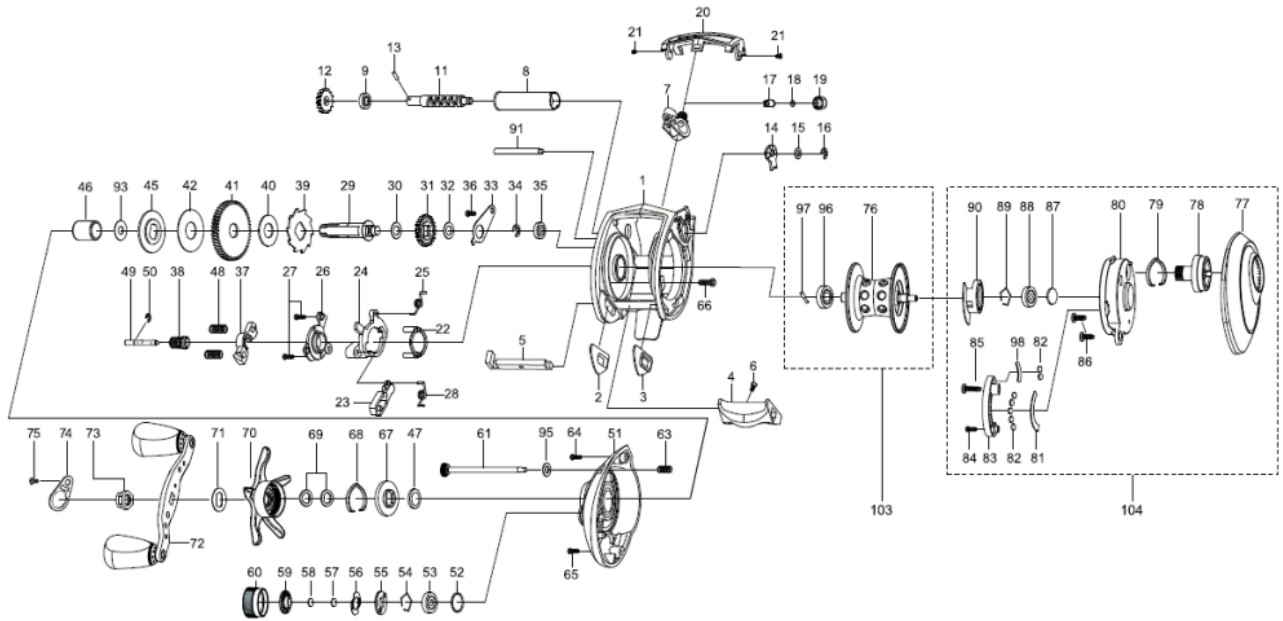

1161090 REVO

AMB.REVO ELITEAURORA-L

Please specify reel model number and number in reel foot when ordering parts.

Vid beställning av reservdelar här alltid

Ambassadeur
REVO ELITE AURORA-L 19 01

パーツID	パーツ名	価格
1	保証終了)FRAME	¥4,000
2	SLIDE WASHER	¥100
3	SLIDE WASHER	¥100
4	THUMBAR	¥300
5	THUMBAR SHAFT	¥150
6	THUMBAR SCREW	¥50
7	LINE GUIDE	¥500
8	LEVEL WIND TUBE	¥300
9	BALL BEARING	¥600
11	WORM SHAFT	¥1,500
12	WORM SHAFT GEAR	¥100
13	WORM SHAFT PIN	¥50
14	WORM SHAFT PIN HOLDER	¥70
15	WASHER	¥50
16	RETAINER	¥50
17	PAWL	¥300
18	WASHER	¥50
19	LINE GUIDE NUT	¥70
20	保証終了)FRONT COVER	¥500
21	SCREW	¥50
22	YOKE HOLDER	¥100
23	KICK LEVER	¥150
24	LIFT CURVE	¥300
25	CLUTCH SPRING	¥50
26	KICK LEVER	¥300
27	SCREW	¥50
28	KICK LEVER SPRING	¥50
29	保証終了)MAIN GEAR SHAFT	¥1,000
30	WASHER	¥50
31	LEVEL WIND GEAR	¥100
32	WASHER	¥50
33	MAINGEAR SHAFT PLATE	¥200
34	RETAINER	¥50
35	BALL BEARING	¥600
36	SCREW	¥50
37	YOKE	¥100
38	PINION GEAR-L(7.1:1)	¥1,000
39	RATCHET	¥150
40	DRAG WASHER	¥200
41	保証終了)MAIN GEAR(7.1:1)	¥2,000
42	DRAG WASHER	¥70
45	PRESURE WASHER	¥150
46	IAR SLEEVE	¥200
47	DRAG SPACER	¥50
48	YOKE SPRING	¥50
49	PINION SHAFT	¥500
50	RETAINER	¥50
51	LEFT SIDE PLATE	¥4,500
52	O-RING	¥50
53	BALLBEARING	¥800