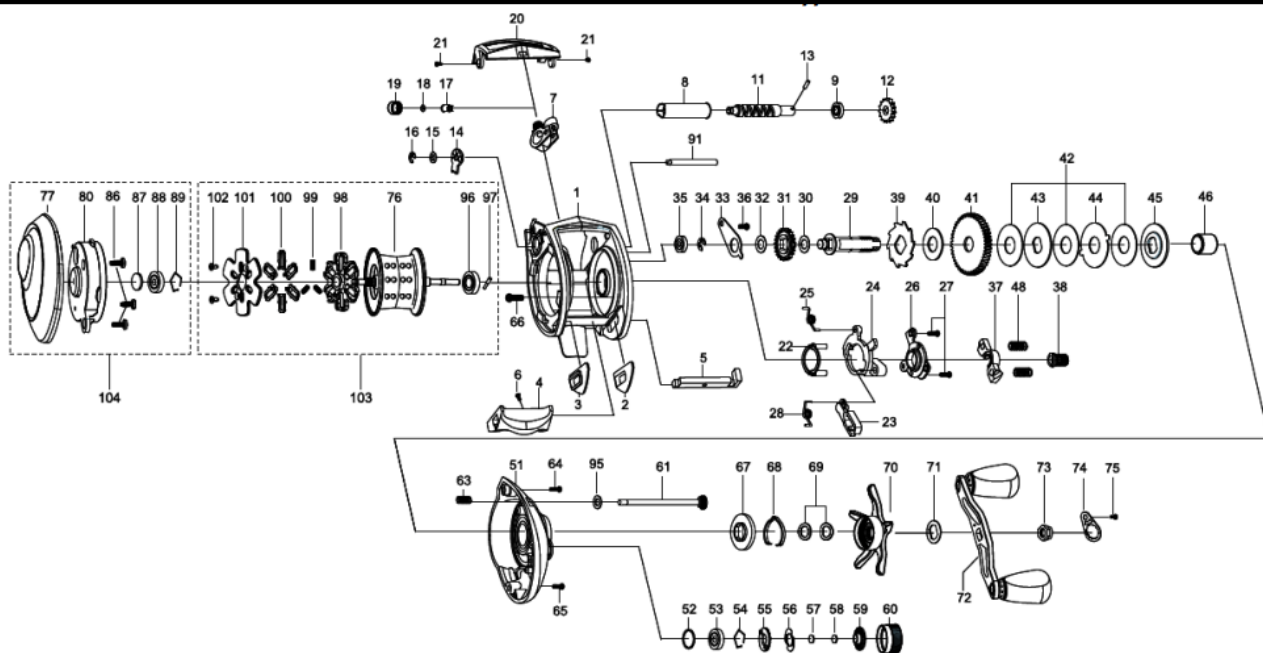

**1200461 REVO**

**OB)AMB.SALTY STAGE REVO BJ**

Please specify reel model number and number in real foot when ordering parts

**Ambassadeur REVO BJ 19 01**

パーツID	パーツ名	価格	
1	1203399	FRAME (K)	¥4,000
2	1124742	SLIDE WASHER	¥100
3	1124743	SLIDE WASHER	¥100
4	1124744	THUMBAR	¥300
5	1124745	THUMBAR SHAFT	¥150
6	1124746	THUMBAR SCREW	¥50
7	1128193	LINEGUIDE	¥500
8	1132901	LEVEL WIND TUBE	¥300
9	1132853	BALL BEARING	¥600
11	1125731	WORM SHAFT	¥1,500
12	1125732	WORM SHAFT GEAR	¥100
13	1125733	WORM SHAFT PIN	¥50
14	1125734	WORM SHAFT PIN HOLDER	¥70
15	1124178	WASHER	¥50
16	1124201	RETAINER	¥50
17	1125735	PAWL	¥300
18	1125736	WASHER	¥50
19	1116194	LINE GUIDE NUT	¥70
20	1203400	FRONT COVER (K)	¥500
21	1125738	SCREW	¥50
22	1125739	YOKE HOLDER	¥100
23	1156749	KICK LEVER	¥150
24	1125741	LIFT CURVE	¥300
25	1125742	CLUTCH SPRING	¥50
26	1203786	KICK LEVER	¥300
27	1125744	SCREW	¥50
28	1125745	KICK LEVER SPRING	¥50
29	1203401	MAIN GEAR SHAFT	¥1,000
30	1125747	WASHER	¥50
31	1125748	LEVEL WIND GEAR	¥100
32	1125749	WASHER	¥50
33	1125750	MAINGEAR SHAFT PLATE	¥200
34	1124201	RETAINER	¥50
35	1132857	BALL BEARING	¥600
36	1125752	SCREW	¥50
37	1125753	YOKE	¥100
38	1135171	PINION GEAR	¥1,000
39	1125756	RATCHET	¥150
40	1125757	DRAG WASHER	¥200
41	1203402	MAIN GEAR(6.4:1)	¥2,000
42	1125760	DRAG WASHER	¥200
43	1125761	D-WASHER	¥150
44	1125762	EAR WASHER	¥150
45	1125763	PRESURE WASHER	¥150
46	1144202	IAR SLEEVE	¥200
48	1203376	YOKE SPRING	¥50
51	1203403	RIGHT SIDE PLATE	¥4,500
52	1185714	O-RING	¥50
53	1132859	BALL BEARING	¥600
54	1104790	RING	¥50