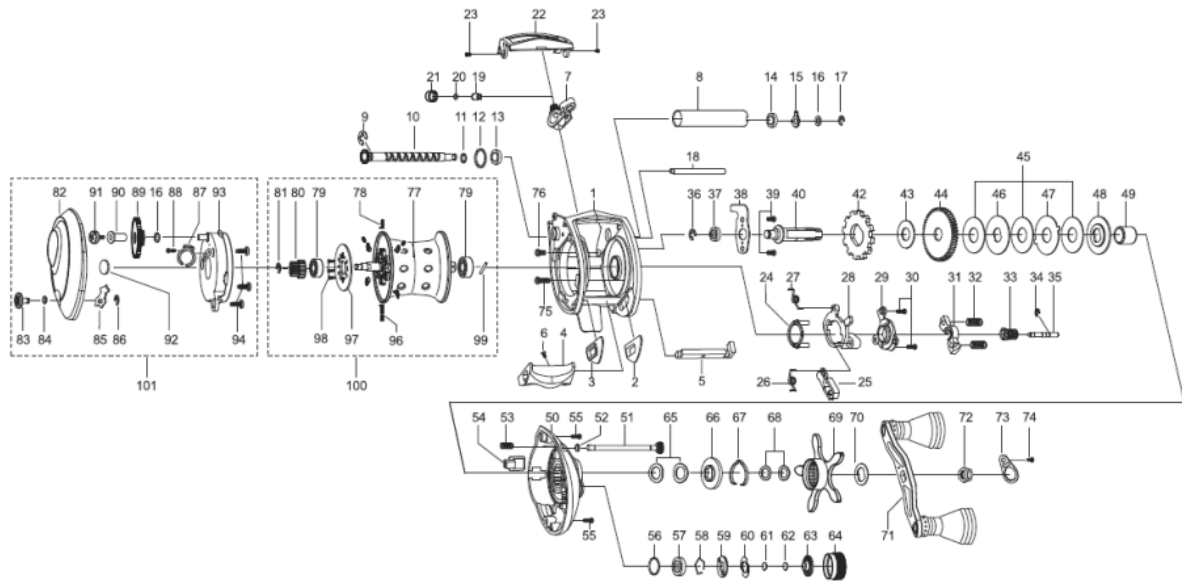

1200463 REVO

OB))SS REVO LJ-1

Please specify reel model number and number in reel foot when ordering parts.

Ambassadeur REVO LJ-1 19 01

パーツID	パーツ名	価格	
1	1203371	FRAME(K)	¥8,000
2	1203372	SLIDE WASHER	¥160
3	1203373	SLIDE WASHER	¥160
4	1144178	THUMB BAR	¥300
5	1144179	CLUTCH LINK	¥160
6	1124746	THUMBAR SCREW	¥50
7	1203374	LINE GUIDE	¥500
8	1144181	LEVEL WIND TUBE	¥300
9	1144182	RETAINER	¥160
10	1144183	WORM SHAFT	¥2,000
11	1144184	WASHER	¥160
12	1144185	WASHER	¥50
13	1144186	BALL BEARING	¥600
14	1132853	BALL BEARING	¥600
15	1125734	WORM SHAFT PIN HOLDER	¥70
16	1124178	WASHER	¥50
17	1124201	RETAINER	¥50
18	1144187	LINE GUIDE SHAFT	¥160
19	1144188	PAWL	¥300
20	1125736	WASHER	¥50
21	1144189	LINE GUIDE NUT	¥200
22	1203375	FRONT COVER (K)	¥500
23	1125738	SCREW	¥50
24	1125739	YOKE HOLDER	¥100
25	1156749	KICK LEVER	¥150
26	1125745	KICK LEVER SPRING	¥50
27	1125742	CLUTCH SPRING	¥50
28	1125741	LIFT CURVE	¥300
29	1125743	CLUTCH PLATE	¥300
30	1125744	SCREW	¥50
31	1125753	YOKE	¥100
32	1203376	YOKE SPRING	¥50
33	1160665	PINION	¥1,000
34	1116226	RETAINER	¥50
35	1125766	PINION SHAFT	¥500
36	1124201	RETAINER	¥50
37	1132857	BALL BEARING	¥600
38	1144192	MAIN GEAR SHAFT PLATE(K)	¥1,200
39	1125752	SCREW	¥50
40	1144193	MAIN GEAR SHAFT(K)	¥1,200
42	1144195	RATCHET	¥150
43	1144196	DRAG WASHER	¥160
44	1204943	DRIVE GEAR	¥1,500
45	1204950	Carbon washer	¥200
46	1204951	D WASHER	¥150
47	1204952	A WASHER	¥150
48	1204953	PRESSURE WASHER	¥150
49	1144202	IAR SLEEVE	¥200
50	1203387	GEAR SIDE PLATE	¥3,000
51	1144204	CAM LOCK SCREW	¥200