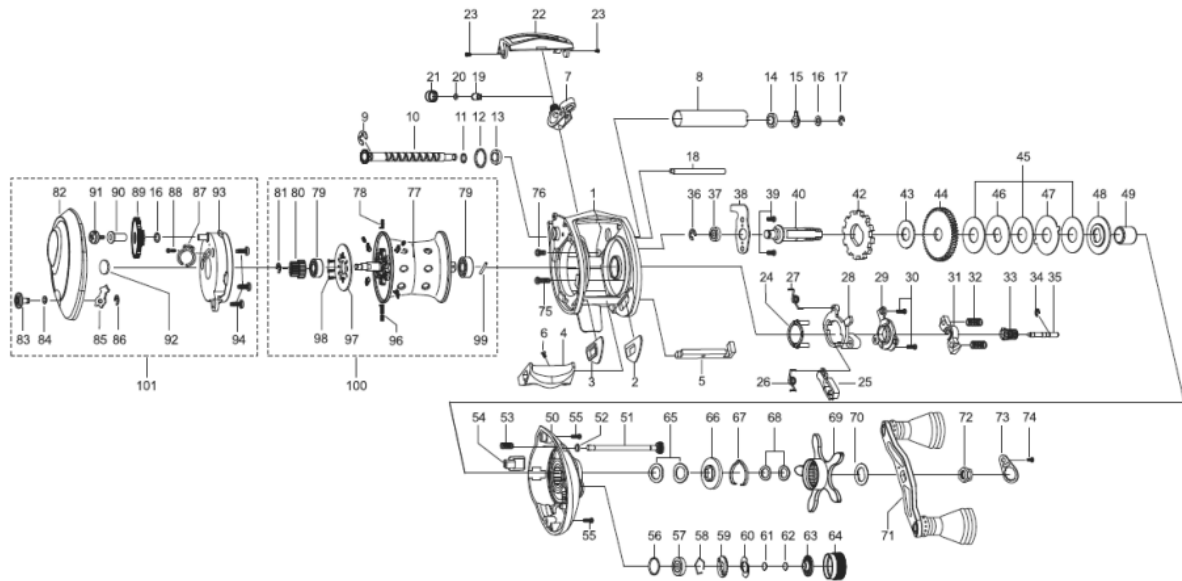

**1200463 REVO**

**OB))SS REVO LJ-1**

Please specify reel model number and number in reel foot when ordering parts.

*Ambassadeur* **REVO LJ-1 19 01**

パーツID	パーツ名	価格	
1	1203371	FRAME(K)	¥8,000
2	1203372	SLIDE WASHER	¥160
3	1203373	SLIDE WASHER	¥160
4	1144178	THUMB BAR	¥300
5	1144179	CLUTCH LINK	¥160
6	1124746	THUMBAR SCREW	¥50
7	1203374	LINE GUIDE	¥500
8	1144181	LEVEL WIND TUBE	¥300
9	1144182	RETAINER	¥160
10	1144183	WORM SHAFT	¥2,000
11	1144184	WASHER	¥160
12	1144185	WASHER	¥50
13	1144186	BALL BEARING	¥600
14	1132853	BALL BEARING	¥600
15	1125734	WORM SHAFT PIN HOLDER	¥70
16	1124178	WASHER	¥50
17	1124201	RETAINER	¥50
18	1144187	LINE GUIDE SHAFT	¥160
19	1144188	PAWL	¥300
20	1125736	WASHER	¥50
21	1144189	LINE GUIDE NUT	¥200
22	1203375	FRONT COVER (K)	¥500
23	1125738	SCREW	¥50
24	1125739	YOKE HOLDER	¥100
25	1156749	KICK LEVER	¥150
26	1125745	KICK LEVER SPRING	¥50
27	1125742	CLUTCH SPRING	¥50
28	1125741	LIFT CURVE	¥300
29	1125743	CLUTCH PLATE	¥300
30	1125744	SCREW	¥50
31	1125753	YOKE	¥100
32	1203376	YOKE SPRING	¥50
33	1160665	PINION	¥1,000
34	1116226	RETAINER	¥50
35	1125766	PINION SHAFT	¥500
36	1124201	RETAINER	¥50
37	1132857	BALL BEARING	¥600
38	1144192	MAIN GEAR SHAFT PLATE(K)	¥1,200
39	1125752	SCREW	¥50
40	1144193	MAIN GEAR SHAFT(K)	¥1,200
42	1144195	RATCHET	¥150
43	1144196	DRAG WASHER	¥160
44	1204943	DRIVE GEAR	¥1,500
45	1204950	Carbon washer	¥200
46	1204951	D WASHER	¥150
47	1204952	A WASHER	¥150
48	1204953	PRESSURE WASHER	¥150
49	1144202	IAR SLEEVE	¥200
50	1203387	GEAR SIDE PLATE	¥3,000
51	1144204	CAM LOCK SCREW	¥200