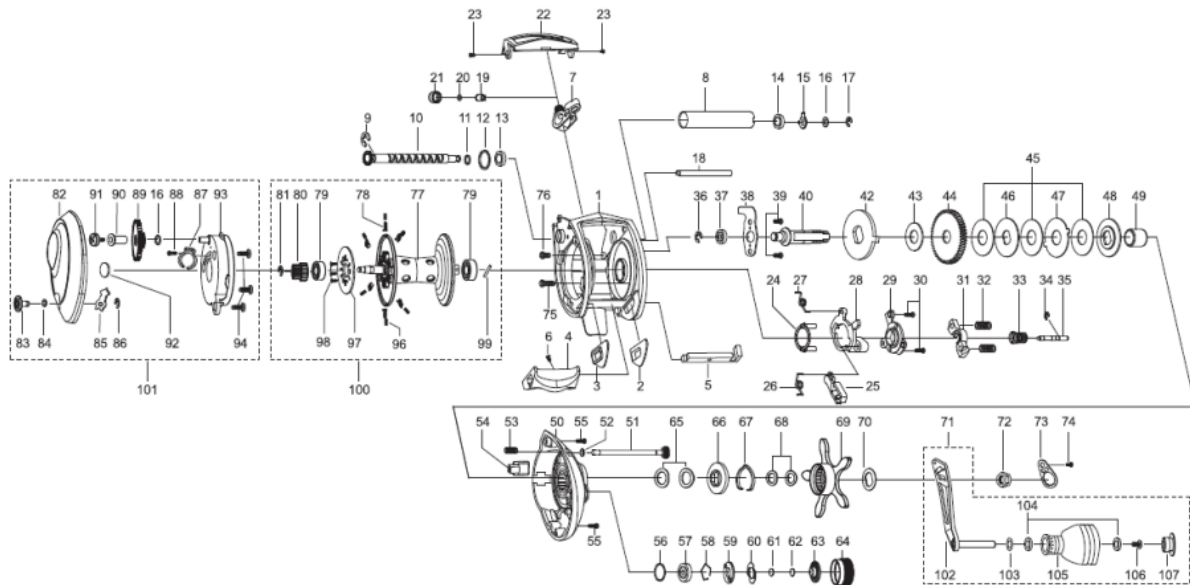

**1200464 REVO**

**SS REVO LJ -3**

Please specify reel model number and number in reel foot when ordering parts.

*Ambassadeur* **REVO LJ-3 19 01**

| パーツID | パーツ名                             | 価格     |
|-------|----------------------------------|--------|
| 1     | 1203371 FRAME(K)                 | ¥8,000 |
| 2     | 1203372 SLIDE WASHER             | ¥160   |
| 3     | 1203373 SLIDE WASHER             | ¥160   |
| 4     | 1144178 THUMB BAR                | ¥300   |
| 5     | 1144179 CLUTCH LINK              | ¥160   |
| 6     | 1124746 THUMBAR SCREW            | ¥50    |
| 7     | 1203374 LINE GUIDE               | ¥500   |
| 8     | 1144181 LEVEL WIND TUBE          | ¥300   |
| 9     | 1144182 RETAINER                 | ¥160   |
| 10    | 1144183 WORM SHAFT               | ¥2,000 |
| 11    | 1144184 WASHER                   | ¥160   |
| 12    | 1144185 WASHER                   | ¥50    |
| 13    | 1144186 BALL BEARING             | ¥600   |
| 14    | 1132853 BALL BEARING             | ¥600   |
| 15    | 1125734 WORM SHAFT PIN HOLDER    | ¥70    |
| 16    | 1124178 WASHER                   | ¥50    |
| 17    | 1124201 RETAINER                 | ¥50    |
| 18    | 1144187 LINE GUIDE SHAFT         | ¥160   |
| 19    | 1144188 PAWL                     | ¥300   |
| 20    | 1125736 WASHER                   | ¥50    |
| 21    | 1144189 LINE GUIDE NUT           | ¥200   |
| 22    | 1203375 FRONT COVER (K)          | ¥500   |
| 23    | 1125738 SCREW                    | ¥50    |
| 24    | 1125739 YOKE HOLDER              | ¥100   |
| 25    | 1156749 KICK LEVER               | ¥150   |
| 26    | 1125745 KICK LEVER SPRING        | ¥50    |
| 27    | 1125742 CLUTCH SPRING            | ¥50    |
| 28    | 1125741 LIFT CURVE               | ¥300   |
| 29    | 1125743 CLUTCH PLATE             | ¥300   |
| 30    | 1125744 SCREW                    | ¥50    |
| 31    | 1125753 YOKE                     | ¥100   |
| 32    | 1203376 YOKE SPRING              | ¥50    |
| 33    | 1203377 PINION(K)                | ¥1,000 |
| 34    | 1116226 RETAINER                 | ¥50    |
| 35    | 1125766 PINION SHAFT             | ¥500   |
| 36    | 1124201 RETAINER                 | ¥50    |
| 37    | 1132857 BALL BEARING             | ¥600   |
| 38    | 1144192 MAIN GEAR SHAFT PLATE(K) | ¥1,200 |
| 39    | 1125752 SCREW                    | ¥50    |
| 40    | 1144193 MAIN GEAR SHAFT(K)       | ¥1,200 |
| 42    | 1203378 RATCHET                  | ¥150   |
| 43    | 1144196 DRAG WASHER              | ¥160   |
| 44    | 1204949 DRIVE GEAR               | ¥1,500 |
| 45    | 1204950 Carbon washer            | ¥200   |
| 46    | 1204951 D WASHER                 | ¥150   |
| 47    | 1204952 A WASHER                 | ¥150   |
| 48    | 1204953 PRESSURE WASHER          | ¥150   |
| 49    | 1144202 IAR SLEEVE               | ¥200   |
| 50    | 1203380 GEAR SIDE PLATE          | ¥3,000 |
| 51    | 1144204 CAM LOCK SCREW           | ¥200   |