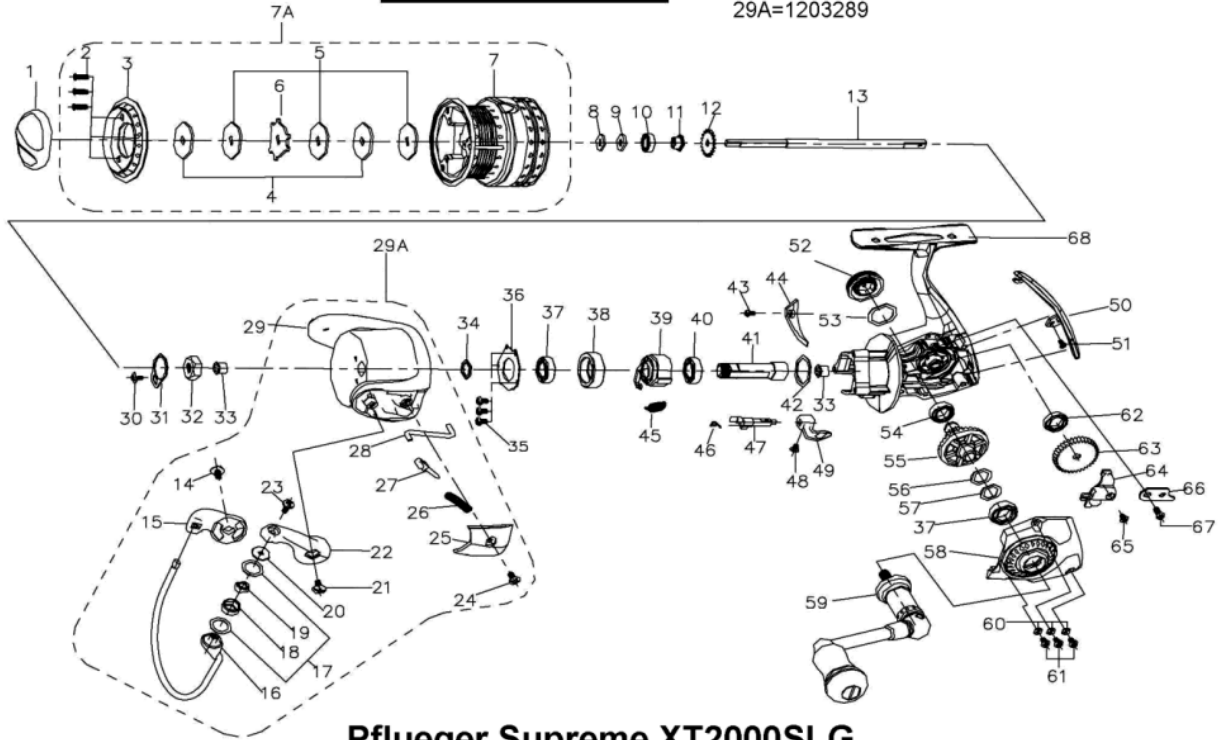

1201554 PFLUEGER

OB))PFLUEGER SUPREMEXT2000SLG

EXPLODED VIEW

7A=1203287

29A=1203289

Pflueger Supreme XT2000SLG

パーツID	パーツ名	価格
1201809	DRAG KNOB	¥800
1201810	SCREW	¥50
1201812	KEY WASHER	¥100
1201813	DRAG WASHER	¥50
1201814	EARED WASHER	¥100
1201817	CLICK GEAR WASHER	¥50
1201818	MAIN SHAFT WASHER	¥200
1201819	BEARING	¥800
1201820	SLEEVE	¥400
1201821	CLICK GEAR	¥200
1201822	MAINSHAFT	¥800
1201823	SCREW	¥100
1201824	BAIL HOLDER	¥300
1201825	BAIL WIRE	¥1,000
1201826	LINE ROLLER WASHER	¥50
1201827	LINE ROLLER	¥500
1201828	BEARING	¥600
1201829	LINE ROLLER COLLAR	¥200
1201830	SCREW	¥200
1201831	BAIL ARM	¥300
1201832	LINE ROLLER SCREW	¥200
1201833	BAIL ARM COVER SCREW	¥160
1201834	BAIL ARM COVER	¥200
1201835	BAIL ARM SPRING	¥160
1201836	BAIL ARM GUIDE	¥100
1201837	TRIP PLUNGER	¥200
1201838	ROTOR SUB	¥1,200
1201839	ROTOR	¥5,500
1201840	SCREW	¥160
1201841	ROTOR NUT WASHER	¥200
1201842	ROTOR NUT	¥100
1201843	PINION BUSHING	¥160
1201844	CLUTCH WASHER	¥160
1201845	SCREW	¥50
1201846	BEARING COVER	¥200
1201847	BEARING	¥600
1201848	BEARING SLEEVE	¥300
1201849	ONE WAY CLUTCH	¥800
1201850	BEARING	¥600
1201852	WASHER	¥100
1201853	SCREW	¥160
1201854	N-R CAM	¥200
1201855	CLUTCH SPRING	¥50
1201856	N-R LEVER SPRING	¥160
1201857	N-R LEVER SHAFT	¥200
1201858	N-R LEVER SCREW	¥160
1201859	N-R LEVER	¥200
1201860	REAR COVER	¥500
1201861	REAR COVER SCREW	¥160
1201862	SIDE CAP	¥250

パーツID	パーツ名	価格
1201863	SIDE CAP WASHER	¥50
1201864	BEARING	¥600
1201866	GEAR WASHER	¥160
1201867	GEAR WASHER	¥160
1201870	COVER SCREW WASHER	¥50
1201871	COVER SCREW	¥50
1201872	BEARING	¥600
1201873	O/S GEAR	¥300
1201874	O/S SLIDER	¥500
1201875	O/S SLIDER SCREW	¥160
1201876	O/S SLIDER PLATE	¥200
1201877	SCREW	¥160
1203285	SPOOL LIP	¥1,200
1203286	SPOOL	¥1,800
1203287	SPOOL	¥4,100
1203290	PINION GEAR	¥500
1203291	DRIVE GEAR	¥800
1203292	BODY COVER	¥1,500
1203293	HANDLE	¥3,500
1203294	FRAME	¥4,500