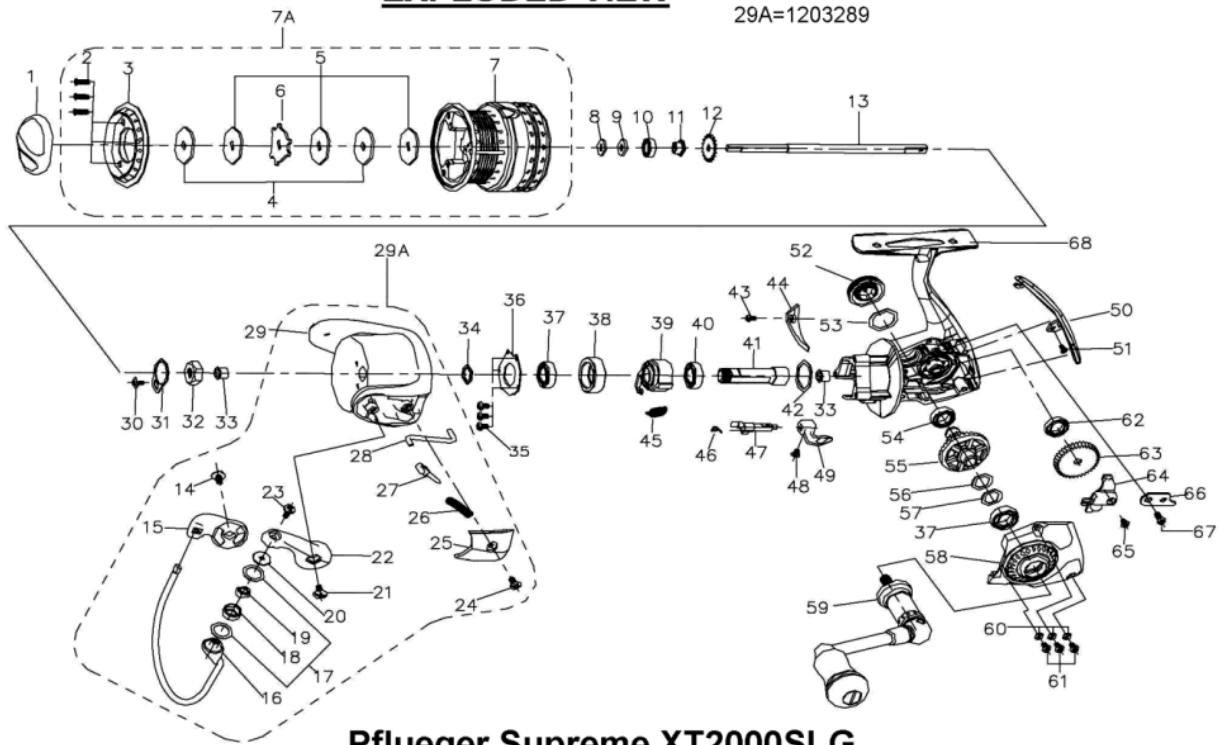

1201554 PFLUEGER

OB))PFLUEGER SUPREMEXT2000SLG

EXPLODED VIEW

7A=1203287

29A=1203289

Pflueger Supreme XT2000SLG

パーツID	パーツ名	価格
1201809	DRAG KNOB	¥800
1201810	SCREW	¥50
1201812	KEY WASHER	¥100
1201813	DRAG WASHER	¥50
1201814	EARED WASHER	¥100
1201817	CLICK GEAR WASHER	¥50
1201818	MAIN SHAFT WASHER	¥200
1201819	BEARING	¥800
1201820	SLEEVE	¥400
1201821	CLICK GEAR	¥200
1201822	MAINSHAFT	¥800
1201823	SCREW	¥100
1201824	BAIL HOLDER	¥300
1201825	BAIL WIRE	¥1,000
1201826	LINE ROLLER WASHER	¥50
1201827	LINE ROLLER	¥500
1201828	BEARING	¥600
1201829	LINE ROLLER COLLAR	¥200
1201830	SCREW	¥200
1201831	BAIL ARM	¥300
1201832	LINE ROLLER SCREW	¥200
1201833	BAIL ARM COVER SCREW	¥160
1201834	BAIL ARM COVER	¥200
1201835	BAIL ARM SPRING	¥160
1201836	BAIL ARM GUIDE	¥100
1201837	TRIP PLUNGER	¥200
1201838	ROTOR SUB	¥1,200
1201839	ROTOR	¥5,500
1201840	SCREW	¥160
1201841	ROTOR NUT WASHER	¥200
1201842	ROTOR NUT	¥100
1201843	PINION BUSHING	¥160
1201844	CLUTCH WASHER	¥160
1201845	SCREW	¥50
1201846	BEARING COVER	¥200
1201847	BEARING	¥600
1201848	BEARING SLEEVE	¥300
1201849	ONE WAY CLUTCH	¥800
1201850	BEARING	¥600
1201852	WASHER	¥100
1201853	SCREW	¥160
1201854	N-R CAM	¥200
1201855	CLUTCH SPRING	¥50
1201856	N-R LEVER SPRING	¥160
1201857	N-R LEVER SHAFT	¥200
1201858	N-R LEVER SCREW	¥160
1201859	N-R LEVER	¥200
1201860	REAR COVER	¥500
1201861	REAR COVER SCREW	¥160
1201862	SIDE CAP	¥250

パーツID	パーツ名	価格
1201863	SIDE CAP WASHER	¥50
1201864	BEARING	¥600
1201866	GEAR WASHER	¥160
1201867	GEAR WASHER	¥160
1201870	COVER SCREW WASHER	¥50
1201871	COVER SCREW	¥50
1201872	BEARING	¥600
1201873	O/S GEAR	¥300
1201874	O/S SLIDER	¥500
1201875	O/S SLIDER SCREW	¥160
1201876	O/S SLIDER PLATE	¥200
1201877	SCREW	¥160
1203285	SPOOL LIP	¥1,200
1203286	SPOOL	¥1,800
1203287	SPOOL	¥4,100
1203290	PINION GEAR	¥500
1203291	DRIVE GEAR	¥800
1203292	BODY COVER	¥1,500
1203293	HANDLE	¥3,500
1203294	FRAME	¥4,500