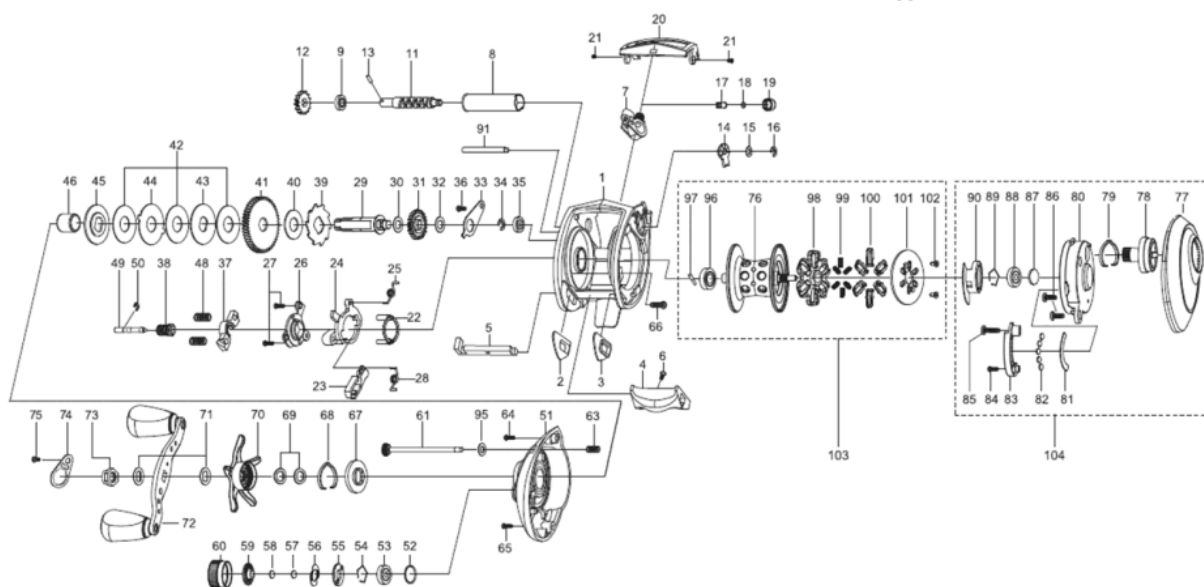

1205752 REVO

OB))AMB.REVO ELITE IB-L

Please specify reel model number and number in reel foot when ordering parts.

Ambassadeur REVO ELITE IB-L 20 00

パーツID	パーツ名	価格
1	1214318 FRAME (K)	¥4,000
2	1125801 SLIDE WASHER	¥100
3	1125802 SLIDE WASHER	¥100
4	1251631 THUMBAR	¥300
5	1127696 THUMBAR SHAFT	¥150
6	1124746 THUMBAR SCREW	¥50
7	1125804 LINE GUIDE	¥500
8	1137750 LEVEL WIND TUBE	¥300
9	1132853 BALL BEARING	¥600
11	1132903 WORM SHAFT	¥1,500
12	1125732 WORM SHAFT GEAR	¥100
13	1125733 WORM SHAFT PIN	¥50
14	1125734 WORM SHAFT PIN HOLDER	¥70
15	1124178 WASHER	¥50
16	1124201 RETAINER	¥50
17	1125735 PAWL	¥300
18	1125736 WASHER	¥50
19	1129323 LINE GUIDE NUT	¥70
20	1252782 TI-COATED FRONT COVER (K)	¥500
21	1125738 SCREW	¥50
22	1125739 YOKE HOLDER	¥100
23	1156750 KICK LEVER	¥150
24	1127698 LIFT CURVE	¥300
25	1127699 CLUTCH SPRING	¥50
26	1203787 KICK LEVER	¥300
27	1125744 SCREW	¥50
28	1127701 KICK LEVER SPRING	¥50
29	1196827 MAIN GEAR SHAFT	¥1,200
30	1125747 WASHER	¥50
31	1125748 LEVEL WIND GEAR	¥100
32	1125749 WASHER	¥50
33	1125750 MAINGEAR SHAFT PLATE	¥200
34	1124201 RETAINER	¥50
35	1132857 BALL BEARING	¥600
36	1125752 SCREW	¥50
37	1127703 YOKE	¥100
38	1132938 PINION	¥1,000
39	1189341 RATCHET	¥150
40	1125757 DRAG WASHER	¥200
41	1196828 MAIN GEAR(6.4:1) (K)	¥2,000
42	1125760 DRAG WASHER	¥200
43	1125761 D-WASHER	¥150
44	1125762 EAR WASHER	¥150
45	1125763 PRESURE WASHER	¥150
46	1132916 IAR SLEEVE	¥200
48	1116237 YOKE SPRING	¥50
49	1125766 PINION SHAFT	¥500
50	1116226 RETAINER	¥50
51	1214321 RIGHT SIDE PLATE	¥4,500
52	1185714 O-RING	¥50