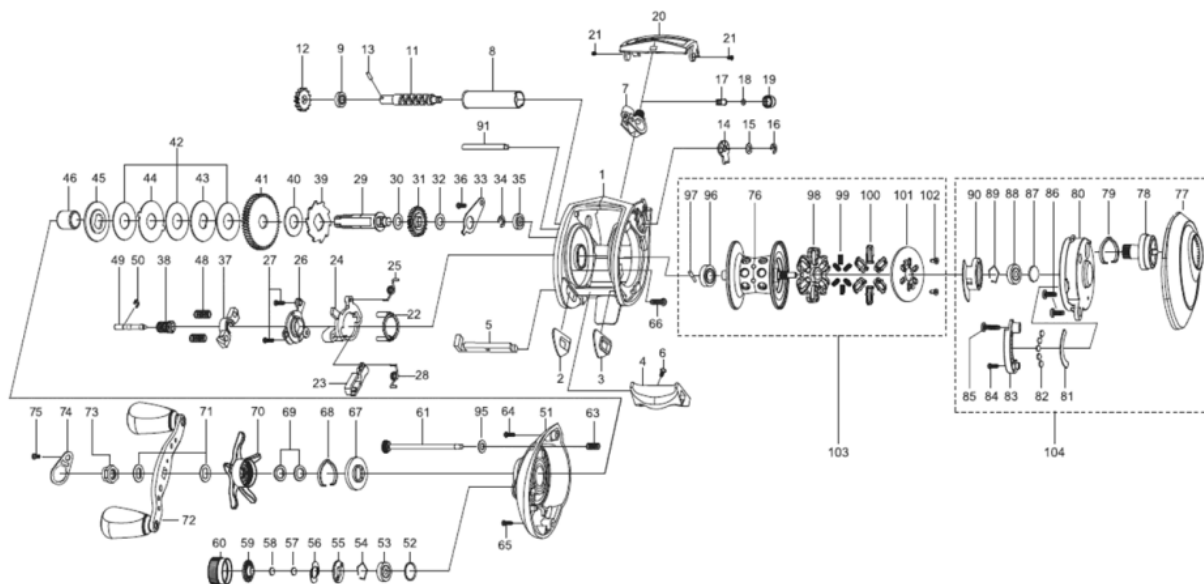

1205752 REVO

OB))AMB.REVO ELITE IB-L

Please specify reel model number and number in reel foot when ordering parts.

Ambassadeur REVO ELITE IB-L 20 00

パーツID	パーツ名	価格	
1	1214318	FRAME (K)	¥4,000
2	1125801	SLIDE WASHER	¥100
3	1125802	SLIDE WASHER	¥100
4	1251631	THUMBAR	¥300
5	1127696	THUMBAR SHAFT	¥150
6	1124746	THUMBAR SCREW	¥50
7	1125804	LINE GUIDE	¥500
8	1137750	LEVEL WIND TUBE	¥300
9	1132853	BALL BEARING	¥600
11	1132903	WORM SHAFT	¥1,500
12	1125732	WORM SHAFT GEAR	¥100
13	1125733	WORM SHAFT PIN	¥50
14	1125734	WORM SHAFT PIN HOLDER	¥70
15	1124178	WASHER	¥50
16	1124201	RETAINER	¥50
17	1125735	PAWL	¥300
18	1125736	WASHER	¥50
19	1129323	LINE GUIDE NUT	¥70
20	1252782	TI-COATED FRONT COVER (K)	¥500
21	1125738	SCREW	¥50
22	1125739	YOKE HOLDER	¥100
23	1156750	KICK LEVER	¥150
24	1127698	LIFT CURVE	¥300
25	1127699	CLUTCH SPRING	¥50
26	1203787	KICK LEVER	¥300
27	1125744	SCREW	¥50
28	1127701	KICK LEVER SPRING	¥50
29	1196827	MAIN GEAR SHAFT	¥1,200
30	1125747	WASHER	¥50
31	1125748	LEVEL WIND GEAR	¥100
32	1125749	WASHER	¥50
33	1125750	MAINGEAR SHAFT PLATE	¥200
34	1124201	RETAINER	¥50
35	1132857	BALL BEARING	¥600
36	1125752	SCREW	¥50
37	1127703	YOKE	¥100
38	1132938	PINION	¥1,000
39	1189341	RATCHET	¥150
40	1125757	DRAG WASHER	¥200
41	1196828	MAIN GEAR(6.4:1) (K)	¥2,000
42	1125760	DRAG WASHER	¥200
43	1125761	D-WASHER	¥150
44	1125762	EAR WASHER	¥150
45	1125763	PRESURE WASHER	¥150
46	1132916	IAR SLEEVE	¥200
48	1116237	YOKE SPRING	¥50
49	1125766	PINION SHAFT	¥500
50	1116226	RETAINER	¥50
51	1214321	RIGHT SIDE PLATE	¥4,500
52	1185714	O-RING	¥50