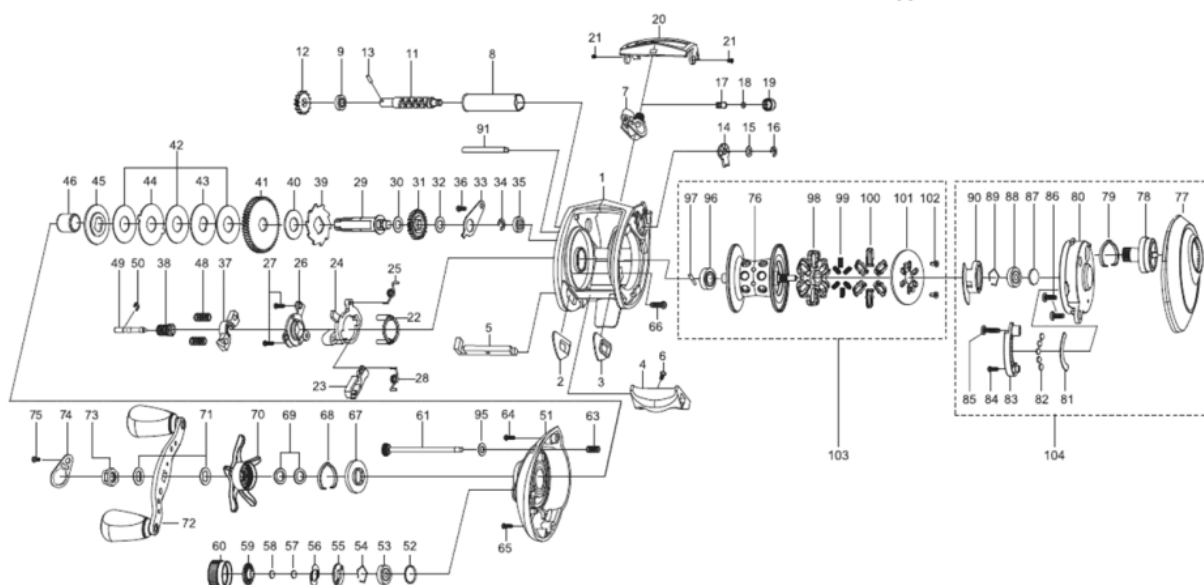

1205752 REVO

OB))AMB.REVO ELITE IB-L

Please specify reel model number and number in reel foot when ordering parts.

Ambassadeur REVO ELITE IB-L 20 00

パーツID	パーツ名	価格	
1	1214318	FRAME (K)	¥4,000
2	1125801	SLIDE WASHER	¥100
3	1125802	SLIDE WASHER	¥100
4	1251631	THUMBAR	¥300
5	1127696	THUMBAR SHAFT	¥150
6	1124746	THUMBAR SCREW	¥50
7	1125804	LINE GUIDE	¥500
8	1137750	LEVEL WIND TUBE	¥300
9	1132853	BALL BEARING	¥600
11	1132903	WORM SHAFT	¥1,500
12	1125732	WORM SHAFT GEAR	¥100
13	1125733	WORM SHAFT PIN	¥50
14	1125734	WORM SHAFT PIN HOLDER	¥70
15	1124178	WASHER	¥50
16	1124201	RETAINER	¥50
17	1125735	PAWL	¥300
18	1125736	WASHER	¥50
19	1129323	LINE GUIDE NUT	¥70
20	1252782	TI-COATED FRONT COVER (K)	¥500
21	1125738	SCREW	¥50
22	1125739	YOKE HOLDER	¥100
23	1156750	KICK LEVER	¥150
24	1127698	LIFT CURVE	¥300
25	1127699	CLUTCH SPRING	¥50
26	1203787	KICK LEVER	¥300
27	1125744	SCREW	¥50
28	1127701	KICK LEVER SPRING	¥50
29	1196827	MAIN GEAR SHAFT	¥1,200
30	1125747	WASHER	¥50
31	1125748	LEVEL WIND GEAR	¥100
32	1125749	WASHER	¥50
33	1125750	MAINGEAR SHAFT PLATE	¥200
34	1124201	RETAINER	¥50
35	1132857	BALL BEARING	¥600
36	1125752	SCREW	¥50
37	1127703	YOKE	¥100
38	1132938	PINION	¥1,000
39	1189341	RATCHET	¥150
40	1125757	DRAG WASHER	¥200
41	1196828	MAIN GEAR(6.4:1) (K)	¥2,000
42	1125760	DRAG WASHER	¥200
43	1125761	D-WASHER	¥150
44	1125762	EAR WASHER	¥150
45	1125763	PRESURE WASHER	¥150
46	1132916	IAR SLEEVE	¥200
48	1116237	YOKE SPRING	¥50
49	1125766	PINION SHAFT	¥500
50	1116226	RETAINER	¥50
51	1214321	RIGHT SIDE PLATE	¥4,500
52	1185714	O-RING	¥50