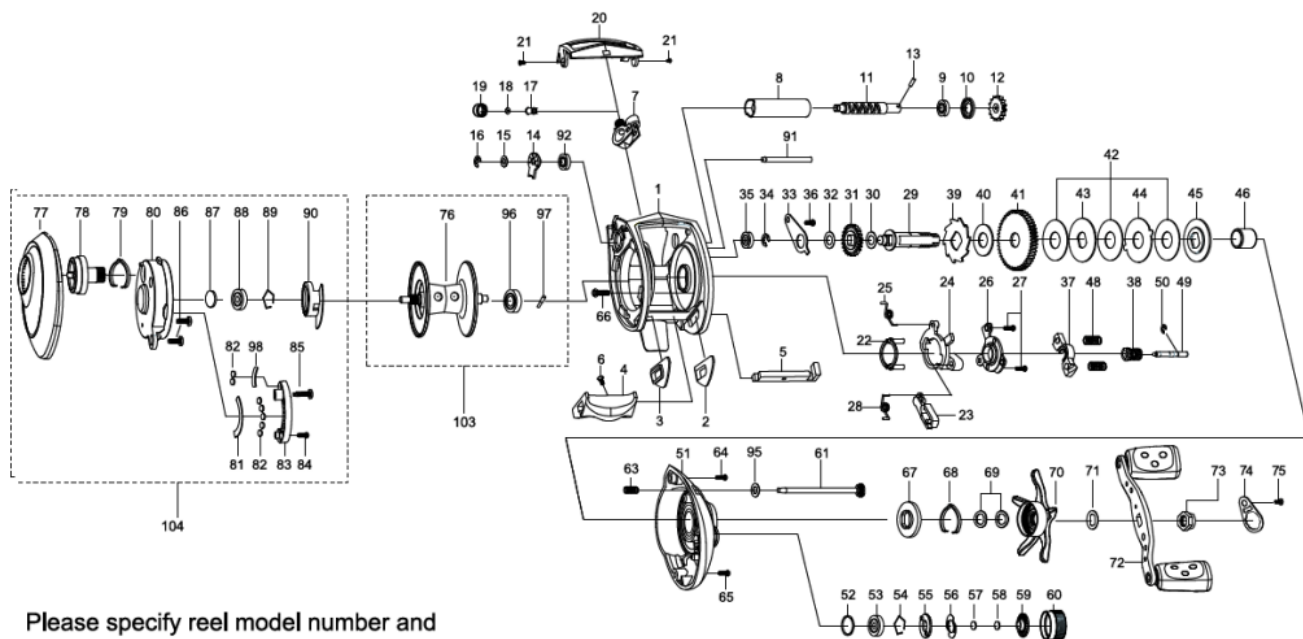

1205753 REVO

OB))AMB.REVO ELITE POWER CRANK

Please specify reel model number and number in reel foot when ordering parts.

パーツID	パーツ名	価格
1	1214339 FRAME (K)	¥4,000
2	1125801 SLIDE WASHER	¥100
3	1125802 SLIDE WASHER	¥100
4	1125803 THUMBAR	¥300
5	1124745 THUMBAR SHAFT	¥150
6	1124746 THUMBAR SCREW	¥50
7	1125804 LINE GUIDE	¥500
8	1124748 LEVEL WIND TUBE	¥300
9	1132853 BALL BEARING	¥600
10	1125730 WORM SHAFT PLATE	¥100
11	1132903 WORM SHAFT	¥1,500
12	1125732 WORM SHAFT GEAR	¥100
13	1125733 WORM SHAFT PIN	¥50
14	1125734 WORM SHAFT PIN HOLDER	¥70
15	1124178 WASHER	¥50
16	1124201 RETAINER	¥50
17	1125735 PAWL	¥300
18	1125736 WASHER	¥50
19	1129323 LINE GUIDE NUT	¥70
20	1125807 FRONT COVER	¥500
21	1125738 SCREW	¥50
22	1125739 YOKE HOLDER	¥100
23	1156749 KICK LEVER	¥150
24	1125741 LIFT CURVE	¥300
25	1125742 CLUTCH SPRING	¥50
26	1203786 KICK LEVER	¥300
27	1125744 SCREW	¥50
28	1125745 KICK LEVER SPRING	¥50
29	1196826 MAIN GEAR SHAFT	¥1,200
30	1125747 WASHER	¥50
31	1125748 LEVEL WIND GEAR	¥100
32	1125749 WASHER	¥50
33	1125750 MAINGEAR SHAFT PLATE	¥200
34	1124201 RETAINER	¥50
35	1132857 BALL BEARING	¥600
36	1125752 SCREW	¥50
37	1125753 YOKE	¥100
38	1135173 PINION	¥1,000
39	1125756 RATCHET	¥150
40	1125757 DRAG WASHER	¥200
41	1125758 MAIN GEAR 6,3	¥2,000
42	1125760 DRAG WASHER	¥200
43	1125761 D-WASHER	¥150
44	1125762 EAR WASHER	¥150
45	1125763 PRESURE WASHER	¥150
46	1132916 IAR SLEEVE	¥200
48	1116237 YOKE SPRING	¥50
49	1125766 PINION SHAFT	¥500
50	1116226 RETAINER	¥50
51	1214336 RIGHT SIDE PLATE	¥3,000