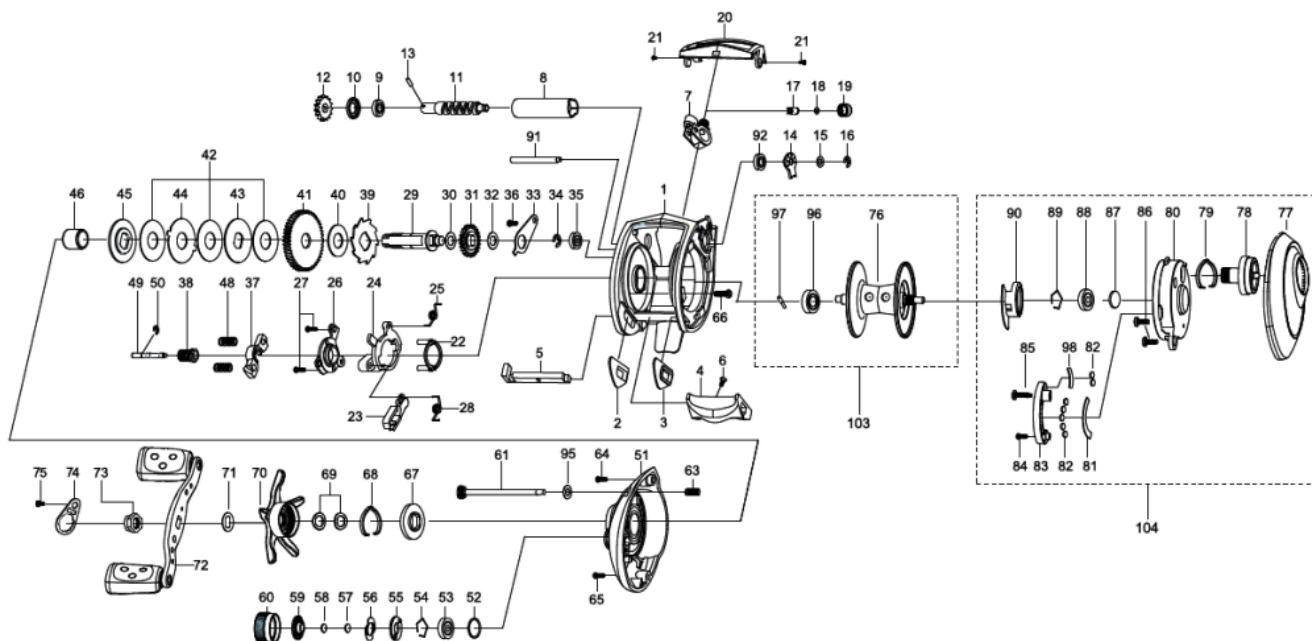

1205754 REVO

OB))AMB.REVO ELITE POWER CRANK-L

Please specify reel model number and number in reel foot when ordering parts.

Ambassadeur
REVO ELITE POWER CRANK-L 20 00

パーツID	パーツ名	価格
1	1214340 FRAME (K)	¥4,000
2	1125801 SLIDE WASHER	¥100
3	1125802 SLIDE WASHER	¥100
4	1125803 THUMBAR	¥300
5	1127696 THUMBAR SHAFT	¥150
6	1124746 THUMBAR SCREW	¥50
7	1125804 LINE GUIDE	¥500
8	1124748 LEVEL WIND TUBE	¥300
9	1132853 BALL BEARING	¥600
10	1125730 WORM SHAFT PLATE	¥100
11	1132903 WORM SHAFT	¥1,500
12	1125732 WORM SHAFT GEAR	¥100
13	1125733 WORM SHAFT PIN	¥50
14	1125734 WORM SHAFT PIN HOLDER	¥70
15	1124178 WASHER	¥50
16	1124201 RETAINER	¥50
17	1125735 PAWL	¥300
18	1125736 WASHER	¥50
19	1129323 LINE GUIDE NUT	¥70
20	1125807 FRONT COVER	¥500
21	1125738 SCREW	¥50
22	1125739 YOKE HOLDER	¥100
23	1156750 KICK LEVER	¥150
24	1127698 LIFT CURVE	¥300
25	1127699 CLUTCH SPRING	¥50
26	1203787 KICK LEVER	¥300
27	1125744 SCREW	¥50
28	1127701 KICK LEVER SPRING	¥50
29	1196827 MAIN GEAR SHAFT	¥1,200
30	1125747 WASHER	¥50
31	1125748 LEVEL WIND GEAR	¥100
32	1125749 WASHER	¥50
33	1125750 MAINGEAR SHAFT PLATE	¥200
34	1124201 RETAINER	¥50
35	1132857 BALL BEARING	¥600
36	1125752 SCREW	¥50
37	1127703 YOKE	¥100
38	1135174 PINION(1127704)	¥1,000
39	1189341 RATCHET	¥150
40	1125757 DRAG WASHER	¥200
41	1127706 MAINE GEAR	¥2,000
42	1125760 DRAG WASHER	¥200
43	1125761 D-WASHER	¥150
44	1125762 EAR WASHER	¥150
45	1125763 PRESURE WASHER	¥150
46	1132916 IAR SLEEVE	¥200
48	1116237 YOKE SPRING	¥50
49	1125766 PINION SHAFT	¥500
50	1116226 RETAINER	¥50
51	1214337 LEFT SIDE PLATE	¥3,000