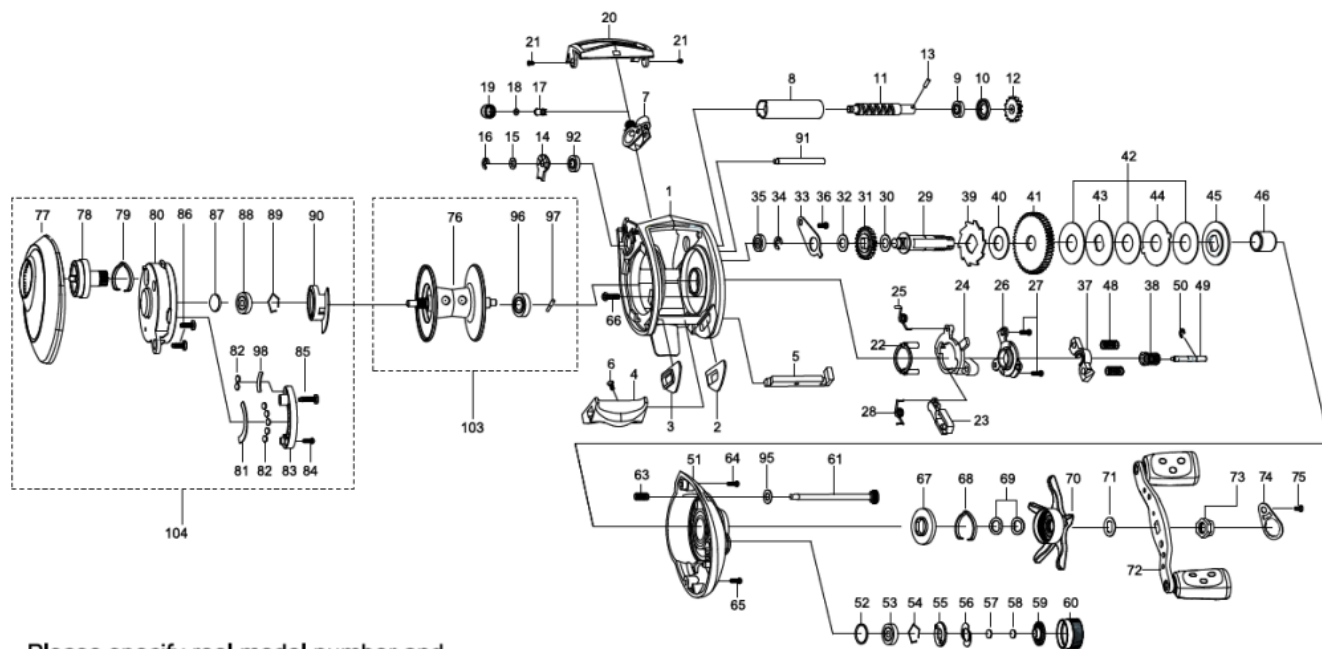

1205755 REVO

OB)AMB.REVO ELITE POWER CRANK HS

Please specify reel model number and number in reel foot when ordering parts.

Ambassadeur

REVO ELITE POWER CRANK-HS 20 00

パーツID	パーツ名	価格	
1	1214339	FRAME (K)	¥4,000
2	1125801	SLIDE WASHER	¥100
3	1125802	SLIDE WASHER	¥100
4	1125803	THUMBAR	¥300
5	1124745	THUMBAR SHAFT	¥150
6	1124746	THUMBAR SCREW	¥50
7	1125804	LINE GUIDE	¥500
8	1124748	LEVEL WIND TUBE	¥300
9	1132853	BALL BEARING	¥600
10	1125730	WORM SHAFT PLATE	¥100
11	1132903	WORM SHAFT	¥1,500
12	1125732	WORM SHAFT GEAR	¥100
13	1125733	WORM SHAFT PIN	¥50
14	1125734	WORM SHAFT PIN HOLDER	¥70
15	1124178	WASHER	¥50
16	1124201	RETAINER	¥50
17	1125735	PAWL	¥300
18	1125736	WASHER	¥50
19	1129323	LINE GUIDE NUT	¥70
20	1125807	FRONT COVER	¥500
21	1125738	SCREW	¥50
22	1125739	YOKE HOLDER	¥100
23	1156749	KICK LEVER	¥150
24	1125741	LIFT CURVE	¥300
25	1125742	CLUTCH SPRING	¥50
26	1203786	KICK LEVER	¥300
27	1125744	SCREW	¥50
28	1125745	KICK LEVER SPRING	¥50
29	1196826	MAIN GEAR SHAFT	¥1,200
30	1125747	WASHER	¥50
31	1125748	LEVEL WIND GEAR	¥100
32	1125749	WASHER	¥50
33	1125750	MAINGEAR SHAFT PLATE	¥200
34	1124201	RETAINER	¥50
35	1132857	BALL BEARING	¥600
36	1125752	SCREW	¥50
37	1125753	YOKE	¥100
38	1135175	PINION(7.1:1) (K) (1124755)	¥1,000
39	1125756	RATCHET	¥150
40	1125757	DRAG WASHER	¥200
41	1125759	MAIN GEAR 7,1	¥2,000
42	1125760	DRAG WASHER	¥200
43	1125761	D-WASHER	¥150
44	1125762	EAR WASHER	¥150
45	1125763	PRESURE WASHER	¥150
46	1132916	IAR SLEEVE	¥200
48	1116237	YOKE SPRING	¥50
49	1125766	PINION SHAFT	¥500
50	1116226	RETAINER	¥50
51	1214336	RIGHT SIDE PLATE	¥3,000