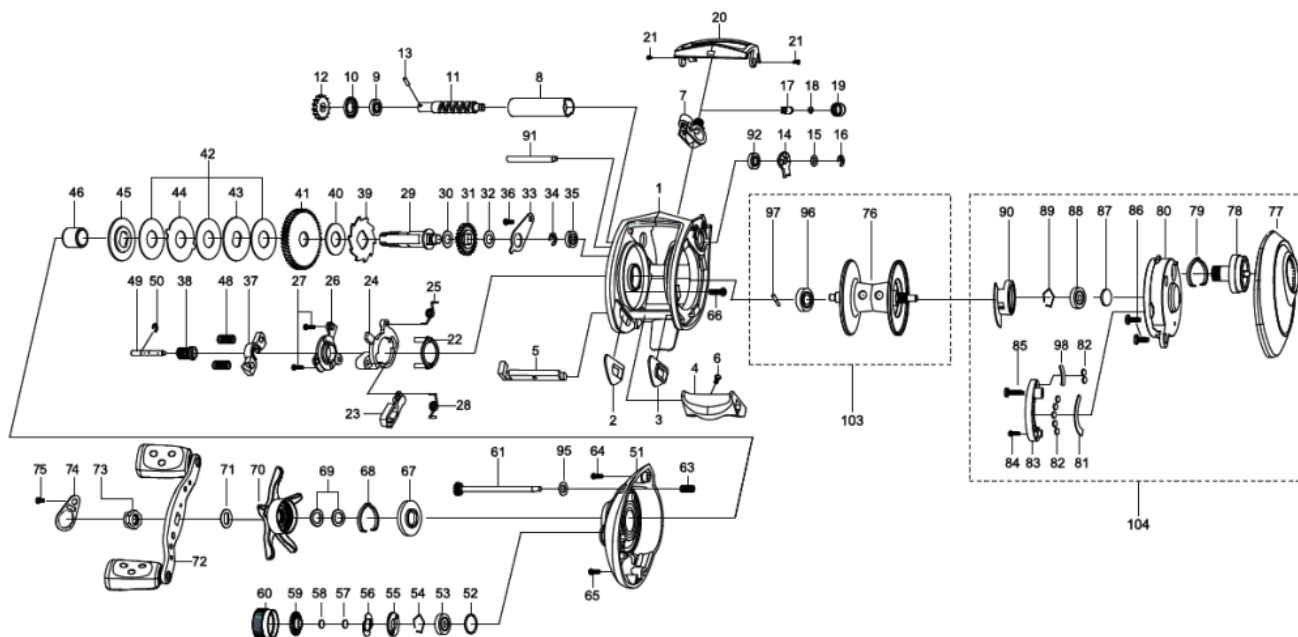

1205756 REVO

OB)AMB.REVO ELITE POWER CRANK-HS-L

Please specify reel model number and number in reel foot when ordering parts.

Ambassadeur
REVO ELITE POWER CRANK-HS-L 20 00

パーツID	パーツ名	価格
1	1214340 FRAME (K)	¥4,000
2	1125801 SLIDE WASHER	¥100
3	1125802 SLIDE WASHER	¥100
4	1125803 THUMBAR	¥300
5	1127696 THUMBAR SHAFT	¥150
6	1124746 THUMBAR SCREW	¥50
7	1125804 LINE GUIDE	¥500
8	1124748 LEVEL WIND TUBE	¥300
9	1132853 BALL BEARING	¥600
10	1125730 WORM SHAFT PLATE	¥100
11	1132903 WORM SHAFT	¥1,500
12	1125732 WORM SHAFT GEAR	¥100
13	1125733 WORM SHAFT PIN	¥50
14	1125734 WORM SHAFT PIN HOLDER	¥70
15	1124178 WASHER	¥50
16	1124201 RETAINER	¥50
17	1125735 PAWL	¥300
18	1125736 WASHER	¥50
19	1129323 LINE GUIDE NUT	¥70
20	1125807 FRONT COVER	¥500
21	1125738 SCREW	¥50
22	1125739 YOKE HOLDER	¥100
23	1156750 KICK LEVER	¥150
24	1127698 LIFT CURVE	¥300
25	1127699 CLUTCH SPRING	¥50
26	1203787 KICK LEVER	¥300
27	1125744 SCREW	¥50
28	1127701 KICK LEVER SPRING	¥50
29	1196827 MAIN GEAR SHAFT	¥1,200
30	1125747 WASHER	¥50
31	1125748 LEVEL WIND GEAR	¥100
32	1125749 WASHER	¥50
33	1125750 MAINGEAR SHAFT PLATE	¥200
34	1124201 RETAINER	¥50
35	1132857 BALL BEARING	¥600
36	1125752 SCREW	¥50
37	1127703 YOKE	¥100
38	1135176 PINION (K)	¥1,000
39	1189341 RATCHET	¥150
40	1125757 DRAG WASHER	¥200
41	1129572 MAIN GEAR	¥1,500
42	1125760 DRAG WASHER	¥200
43	1125761 D-WASHER	¥150
44	1125762 EAR WASHER	¥150
45	1125763 PRESURE WASHER	¥150
46	1132916 IAR SLEEVE	¥200
48	1116237 YOKE SPRING	¥50
49	1125766 PINION SHAFT	¥500
50	1116226 RETAINER	¥50
51	1214337 LEFT SIDE PLATE	¥3,000