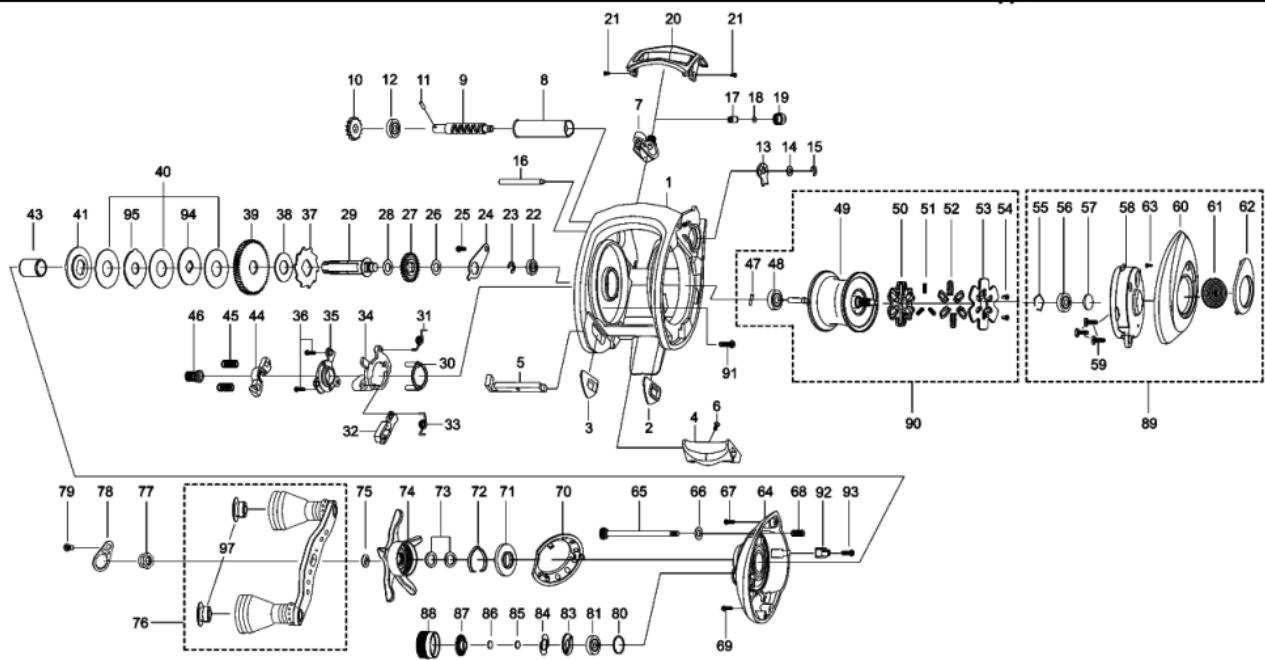

1205758 ORRA

OB)AMB.ORRA BJ-L

Please specify reel model number and number in reel foot when ordering parts.

Ambassadeur ORRA BJ-L 20 01

パーツID	パーツ名	価格	
1	1214274	FRAME(K)	¥4,000
2	1124742	SLIDE WASHER	¥100
3	1124743	SLIDE WASHER	¥100
4	1124744	THUMBAR	¥300
5	1127696	THUMBAR SHAFT	¥150
6	1124746	THUMBAR SCREW	¥50
7	1214275	LINE GUIDE	¥500
8	1132901	LEVEL WIND TUBE	¥300
9	1125805	WORM SHAFT	¥1,500
10	1125732	WORM SHAFT GEAR	¥100
11	1125733	WORM SHAFT PIN	¥50
12	1132853	BALL BEARING	¥600
13	1125734	WORM SHAFT PIN HOLDER	¥70
14	1124178	WASHER	¥50
15	1124201	RETAINER	¥50
16	1125799	LINE GUIDE SHAFT	¥150
17	1125806	PAWL	¥300
18	1125736	WASHER	¥50
19	1116194	LINE GUIDE NUT	¥70
20	1214276	FRONT COVER(K)	¥500
21	1125738	SCREW	¥50
22	1132857	BALL BEARING	¥600
23	1124201	RETAINER	¥50
24	1125750	MAINGEAR SHAFT PLATE	¥200
25	1125752	SCREW	¥50
26	1125749	WASHER	¥50
27	1125748	LEVEL WIND GEAR	¥100
28	1125747	WASHER	¥50
29	1196759	MAIN GEAR SHAFT	¥1,000
30	1125739	YOKE HOLDER	¥100
31	1127699	CLUTCH SPRING	¥50
32	1156750	KICK LEVER	¥150
33	1127701	KICK LEVER SPRING	¥50
34	1127698	LIFT CURVE	¥300
35	1203787	KICK LEVER	¥300
36	1125744	SCREW	¥50
37	1189341	RATCHET	¥150
38	1125757	DRAG WASHER	¥200
39	1129572	MAIN GEAR	¥1,500
40	1125760	DRAG WASHER	¥200
41	1125763	PRESURE WASHER	¥150
43	1239084	SLEEVE	¥300
44	1127703	YOKE	¥100
45	1116237	YOKE SPRING	¥50
46	1200012	PINION GEAR(K)	¥1,000
47	1187619	SPOOL SHAFT PIN	¥200
48	1144215	BALL BEARING	¥800
49	1214281	SPOOL(K)	¥3,500
50	1188218	BRAKE WEIGHT HOLDER	¥300
51	1187892	BRAKE SHOE SPRING	¥50