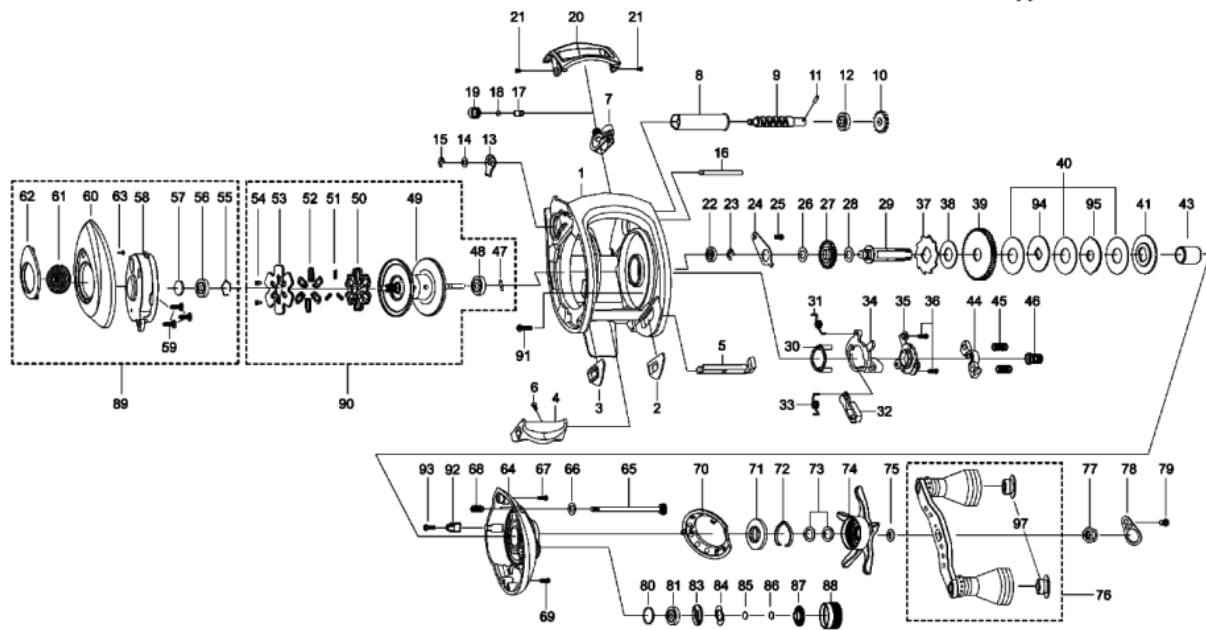

1205759 ORRA

OB)AMB.ORRA RF

Please specify reel model number and number in reel foot when ordering parts.

Ambassadeur ORRA RF 20 01

パーツID	パーツ名	価格	
1	1214273	FRAME(K)	¥4,000
2	1124742	SLIDE WASHER	¥100
3	1124743	SLIDE WASHER	¥100
4	1124744	THUMBAR	¥300
5	1124745	THUMBAR SHAFT	¥150
6	1124746	THUMBAR SCREW	¥50
7	1214275	LINE GUIDE	¥500
8	1132901	LEVEL WIND TUBE	¥300
9	1125805	WORM SHAFT	¥1,500
10	1125732	WORM SHAFT GEAR	¥100
11	1125733	WORM SHAFT PIN	¥50
12	1132853	BALL BEARING	¥600
13	1125734	WORM SHAFT PIN HOLDER	¥70
14	1124178	WASHER	¥50
15	1124201	RETAINER	¥50
16	1125799	LINE GUIDE SHAFT	¥150
17	1125806	PAWL	¥300
18	1125736	WASHER	¥50
19	1116194	LINE GUIDE NUT	¥70
20	1214276	FRONT COVER(K)	¥500
21	1125738	SCREW	¥50
22	1132857	BALL BEARING	¥600
23	1124201	RETAINER	¥50
24	1125750	MAINGEAR SHAFT PLATE	¥200
25	1125752	SCREW	¥50
26	1125749	WASHER	¥50
27	1125748	LEVEL WIND GEAR	¥100
28	1125747	WASHER	¥50
29	1196748	MAIN GEAR SHAFT	¥1,000
30	1125739	YOKE HOLDER	¥100
31	1125742	CLUTCH SPRING	¥50
32	1156749	KICK LEVER	¥150
33	1125745	KICK LEVER SPRING	¥50
34	1125741	LIFT CURVE	¥300
35	1203786	KICK LEVER	¥300
36	1125744	SCREW	¥50
37	1125756	RATCHET	¥150
38	1125757	DRAG WASHER	¥200
39	1125758	MAIN GEAR 6,3	¥2,000
40	1125760	DRAG WASHER	¥200
41	1125763	PRESURE WASHER	¥150
43	1239084	SLEEVE	¥300
44	1125753	YOKE	¥100
45	1116237	YOKE SPRING	¥50
46	1125808	PINION(6.4:1)	¥1,000
47	1187619	SPOOL SHAFT PIN	¥200
48	1144215	BALL BEARING	¥800
49	1214282	SPOOL(K)	¥3,500
50	1188218	BRAKE WEIGHT HOLDER	¥300
51	1187892	BRAKE SHOE SPRING	¥50