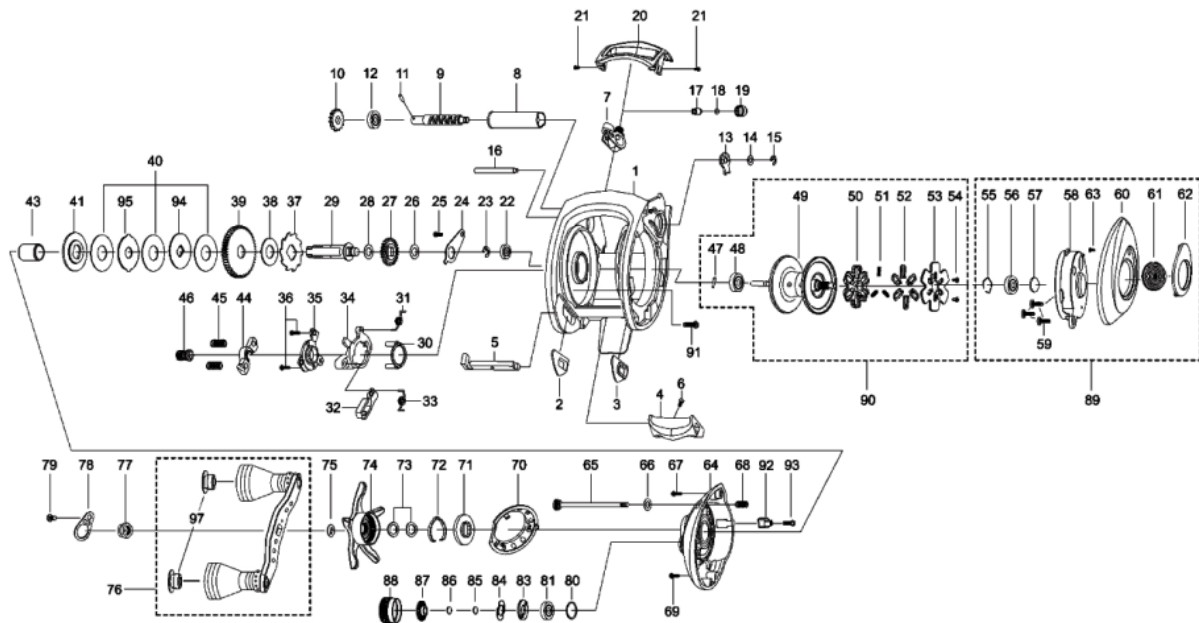

1205760 ORRA

OB)AMB.ORRA RF-L

Please specify reel model number and number in reel foot when ordering parts.

Ambassadeur ORRA RF-L 20 01

パーツID	パーツ名	価格
1	1214274 FRAME(K)	¥4,000
2	1124742 SLIDE WASHER	¥100
3	1124743 SLIDE WASHER	¥100
4	1124744 THUMBAR	¥300
5	1127696 THUMBAR SHAFT	¥150
6	1124746 THUMBAR SCREW	¥50
7	1214275 LINE GUIDE	¥500
8	1132901 LEVEL WIND TUBE	¥300
9	1125805 WORM SHAFT	¥1,500
10	1125732 WORM SHAFT GEAR	¥100
11	1125733 WORM SHAFT PIN	¥50
12	1132853 BALL BEARING	¥600
13	1125734 WORM SHAFT PIN HOLDER	¥70
14	1124178 WASHER	¥50
15	1124201 RETAINER	¥50
16	1125799 LINE GUIDE SHAFT	¥150
17	1125806 PAWL	¥300
18	1125736 WASHER	¥50
19	1116194 LINE GUIDE NUT	¥70
20	1214276 FRONT COVER(K)	¥500
21	1125738 SCREW	¥50
22	1132857 BALL BEARING	¥600
23	1124201 RETAINER	¥50
24	1125750 MAINGEAR SHAFT PLATE	¥200
25	1125752 SCREW	¥50
26	1125749 WASHER	¥50
27	1125748 LEVEL WIND GEAR	¥100
28	1125747 WASHER	¥50
29	1196759 MAIN GEAR SHAFT	¥1,000
30	1125739 YOKE HOLDER	¥100
31	1127699 CLUTCH SPRING	¥50
32	1156750 KICK LEVER	¥150
33	1127701 KICK LEVER SPRING	¥50
34	1127698 LIFT CURVE	¥300
35	1203787 KICK LEVER	¥300
36	1125744 SCREW	¥50
37	1189341 RATCHET	¥150
38	1125757 DRAG WASHER	¥200
39	1127706 MAINE GEAR	¥2,000
40	1125760 DRAG WASHER	¥200
41	1125763 PRESURE WASHER	¥150
43	1239084 SLEEVE	¥300
44	1127703 YOKE	¥100
45	1116237 YOKE SPRING	¥50
46	1127705 PINION	¥1,000
47	1187619 SPOOL SHAFT PIN	¥200
48	1144215 BALL BEARING	¥800
49	1214282 SPOOL(K)	¥3,500
50	1188218 BRAKE WEIGHT HOLDER	¥300
51	1187892 BRAKE SHOE SPRING	¥50