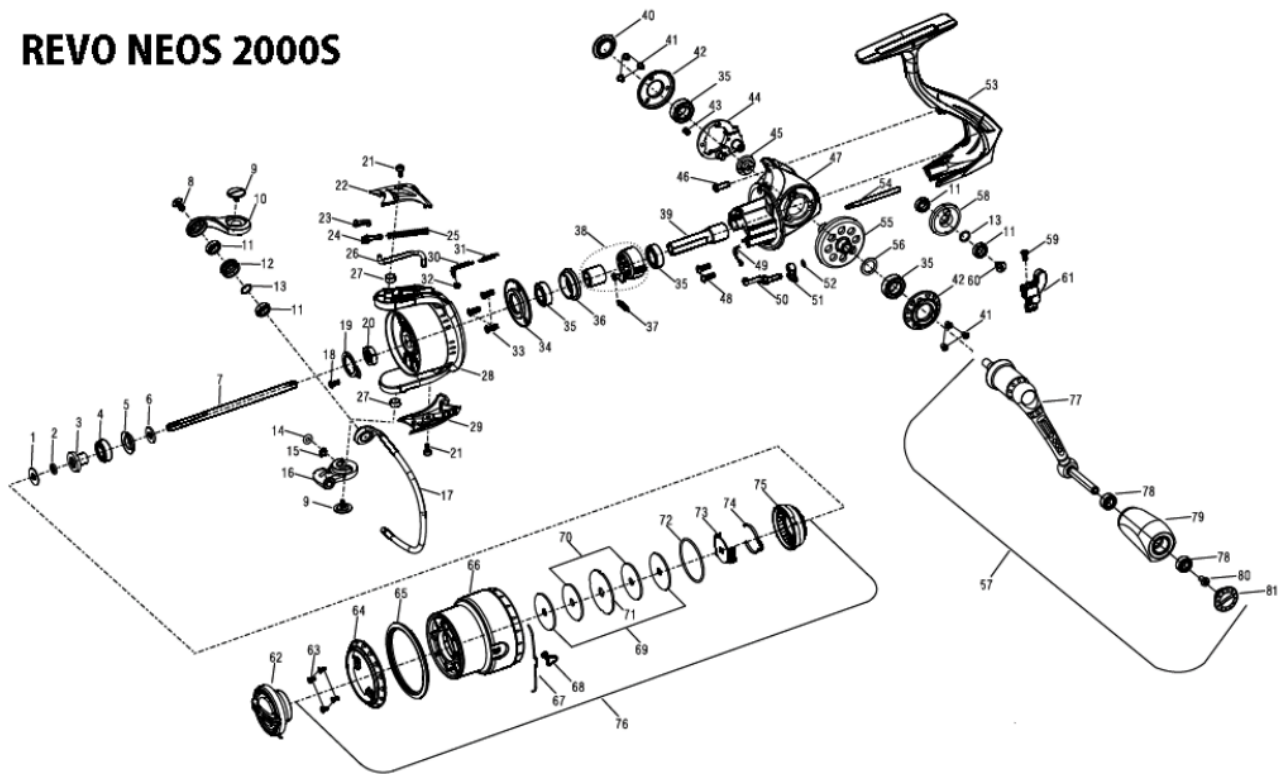

REVO NEOS 2000S

パーツID	パーツ名	価格	
1	1195751	SPACE WASHER	¥160
2	1195755	O-RING	¥160
3	1195758	BEARING SLEEVE	¥300
4	1195757	BALL BEARING	¥600
5	1195761	SEAL	¥160
6	1195763	SPOOL SHAFT WASHER	¥160
7	1221452	SPOOL SHAFT	¥800
8	1195642	SCREW	¥160
9	1221453	SCREW	¥200
10	1221455	BAIL ARM	¥400
11	1195641	BALL BEARING	¥600
12	1195620	LINE ROLLER	¥500
13	1195778	SPACER	¥160
14	1195591	O-RING	¥160
15	1195592	CLIP	¥160
16	1221457	BAIL HOLDER	¥300
17	1221458	BAIL WIRE	¥1,000
18	1221460	SCREW	¥160
19	1195770	NUT LOCKING PLATE	¥200
20	1221461	ROTOR NUT	¥200
21	1221462	SCREW	¥160
22	1221464	BAIL ARM COVER	¥300
23	1195617	PIVOT LEVER	¥160
24	1195619	BAIL SPRING BUSHING	¥160
25	1195613	BAIL SPRING	¥160
26	1221465	BAIL TRIP BAR	¥200
27	1221467	BUSHING	¥160
28	1221470	ROTOR	¥1,200
29	1221473	BAIL HOLDER COVER	¥300
30	1221474	ROTOR BRAKE LINKAGE	¥250
31	1221475	ROTOR BRAKE SPRING	¥160
32	1221476	ROTOR BRAKE PAD	¥160
33	1221477	SCREW	¥160
34	1221478	BEARING HOLDER COVER	¥500
35	1181780	BALL BEARING	¥1,055
36	1195573	BEARING HOLDER	¥400
37	1221480	CLUTCH SPRING	¥160
38	1195773	CLUTCH	¥800
39	1221481	PINION	¥500
40	1221485	HANDLE SCREW COVER	¥600
41	1221489	SCREW	¥160
42	1221491	BEARING RETAINER	¥800
43	1195720	SCREW	¥160
44	1221495	OSCILLATION MOUNT	¥600
45	1195766	IDLE GEAR	¥300
46	1221496	SCREW	¥160
47	1221498	GEAR BOX	¥3,000
48	1221499	SCREW	¥160
49	1221500	SWITCH SPRING	¥160
50	1221501	SWITCH LEVER	¥200