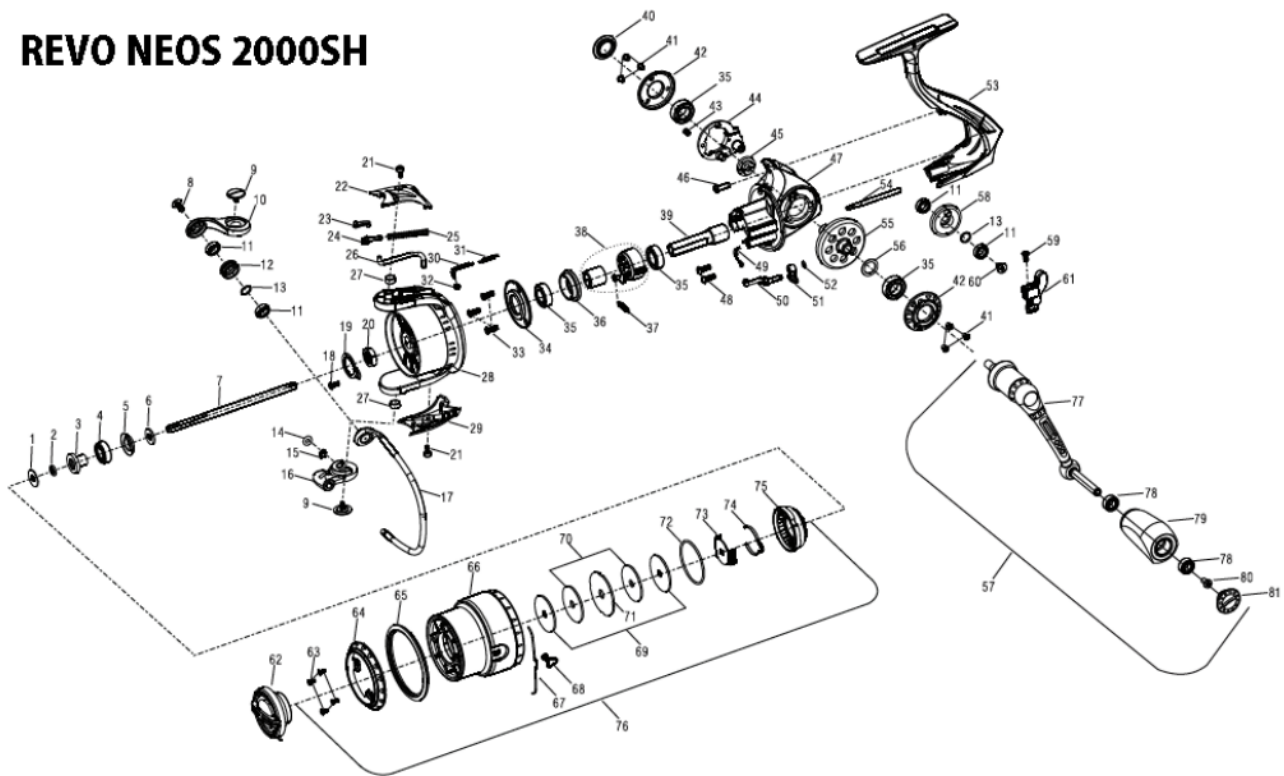

1206275 REVO NEOS

OB)REVO NEOS 2000SH

REVO NEOS 2000SH

パーツID	パーツ名	価格	
1	1195751	SPACE WASHER	¥160
2	1195755	O-RING	¥160
3	1195758	BEARING SLEEVE	¥300
4	1195757	BALL BEARING	¥600
5	1195761	SEAL	¥160
6	1195763	SPOOL SHAFT WASHER	¥160
7	1221452	SPOOL SHAFT	¥800
8	1195642	SCREW	¥160
9	1221453	SCREW	¥200
10	1221455	BAIL ARM	¥400
11	1195641	BALL BEARING	¥600
12	1195620	LINE ROLLER	¥500
13	1195778	SPACER	¥160
14	1195591	O-RING	¥160
15	1195592	CLIP	¥160
16	1221457	BAIL HOLDER	¥300
17	1221458	BAIL WIRE	¥1,000
18	1221460	SCREW	¥160
19	1195770	NUT LOCKING PLATE	¥200
20	1221461	ROTOR NUT	¥200
21	1221462	SCREW	¥160
22	1221464	BAIL ARM COVER	¥300
23	1195617	PIVOT LEVER	¥160
24	1195619	BAIL SPRING BUSHING	¥160
25	1195613	BAIL SPRING	¥160
26	1221465	BAIL TRIP BAR	¥200
27	1221467	BUSHING	¥160
28	1221470	ROTOR	¥1,200
29	1221473	BAIL HOLDER COVER	¥300
30	1221474	ROTOR BRAKE LINKAGE	¥250
31	1221475	ROTOR BRAKE SPRING	¥160
32	1221476	ROTOR BRAKE PAD	¥160
33	1221477	SCREW	¥160
34	1221478	BEARING HOLDER COVER	¥500
35	1181780	BALL BEARING	¥1,055
36	1195573	BEARING HOLDER	¥400
37	1221480	CLUTCH SPRING	¥160
38	1195773	CLUTCH	¥800
39	1221482	PINION	¥500
40	1221486	HANDLE SCREW COVER	¥600
41	1221489	SCREW	¥160
42	1221492	BEARING RETAINER	¥800
43	1195720	SCREW	¥160
44	1221495	OSCILLATION MOUNT	¥600
45	1195767	IDLE GEAR	¥300
46	1221496	SCREW	¥160
47	1221498	GEAR BOX	¥3,000
48	1221499	SCREW	¥160
49	1221500	SWITCH SPRING	¥160
50	1221501	SWITCH LEVER	¥200