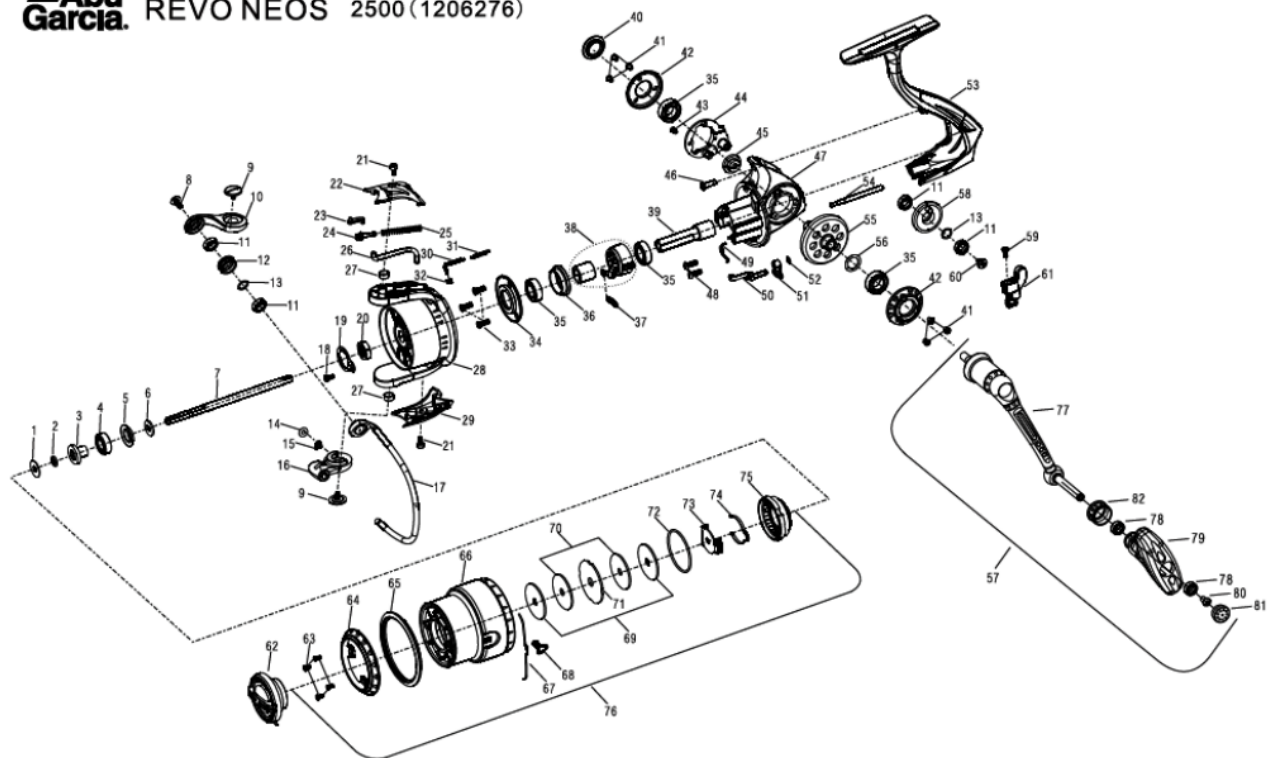

1206276 REVO NEOS

OB))REVO NEOS 2500

Abu Garcia REVO NEOS 2500 (1206276)

パーツID	パーツ名	価格	
1	1195751	SPACE WASHER	¥160
2	1195755	O-RING	¥160
3	1195758	BEARING SLEEVE	¥300
4	1195757	BALL BEARING	¥600
5	1195761	SEAL	¥160
6	1195763	SPOOL SHAFT WASHER	¥160
7	1221452	SPOOL SHAFT	¥800
8	1195642	SCREW	¥160
9	1221453	SCREW	¥200
10	1221455	BAIL ARM	¥400
11	1195641	BALL BEARING	¥600
12	1195620	LINE ROLLER	¥500
13	1195778	SPACER	¥160
14	1195591	O-RING	¥160
15	1195592	CLIP	¥160
16	1221457	BAIL HOLDER	¥300
17	1221459	BAIL WIRE	¥1,000
18	1221460	SCREW	¥160
19	1195770	NUT LOCKING PLATE	¥200
20	1221461	ROTOR NUT	¥200
21	1221462	SCREW	¥160
22	1221464	BAIL ARM COVER	¥300
23	1195617	PIVOT LEVER	¥160
24	1195619	BAIL SPRING BUSHING	¥160
25	1195613	BAIL SPRING	¥160
26	1221466	BAIL TRIP BAR	¥200
27	1221467	BUSHING	¥160
28	1221471	ROTOR	¥1,200
29	1221473	BAIL HOLDER COVER	¥300
30	1221474	ROTOR BRAKE LINKAGE	¥250
31	1221475	ROTOR BRAKE SPRING	¥160
32	1221476	ROTOR BRAKE PAD	¥160
33	1221477	SCREW	¥160
34	1221479	BEARING HOLDER COVER	¥500
35	1260223	BALL BEARING	¥1,055
36	1195573	BEARING HOLDER	¥400
37	1221480	CLUTCH SPRING	¥160
38	1195773	CLUTCH	¥800
39	1221483	PINION	¥500
40	1221486	HANDLE SCREW COVER	¥600
41	1221489	SCREW	¥160
42	1221492	BEARING RETAINER	¥800
43	1195720	SCREW	¥160
44	1221495	OSCILLATION MOUNT	¥600
45	1195766	IDLE GEAR	¥300
46	1221496	SCREW	¥160
47	1221498	GEAR BOX	¥3,000
48	1221499	SCREW	¥160
49	1221500	SWITCH SPRING	¥160
50	1221501	SWITCH LEVER	¥200