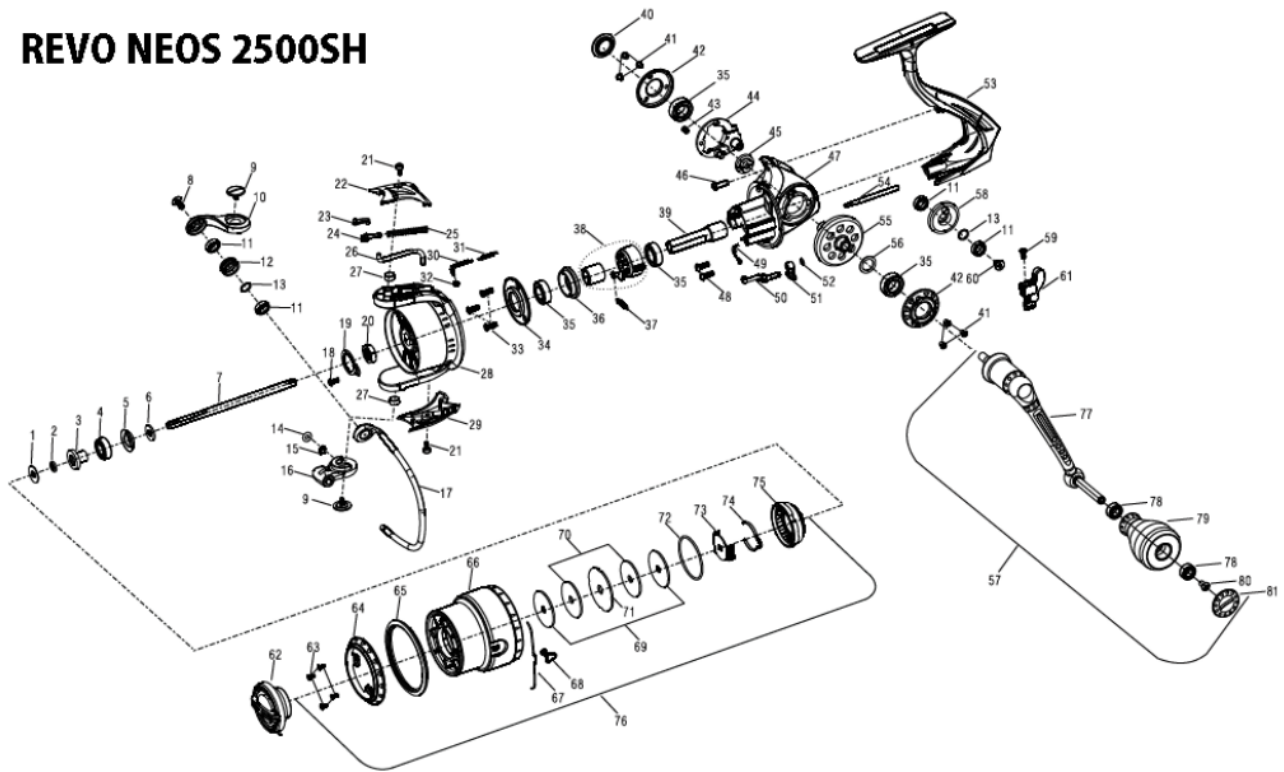

1206278 REVO NEOS

OB)REVO NEOS 2500SH

REVO NEOS 2500SH

パーツID	パーツ名	価格	
1	1195751	SPACE WASHER	¥160
2	1195755	O-RING	¥160
3	1195758	BEARING SLEEVE	¥300
4	1195757	BALL BEARING	¥600
5	1195761	SEAL	¥160
6	1195763	SPOOL SHAFT WASHER	¥160
7	1221452	SPOOL SHAFT	¥800
8	1195642	SCREW	¥160
9	1221453	SCREW	¥200
10	1221455	BAIL ARM	¥400
11	1195641	BALL BEARING	¥600
12	1195620	LINE ROLLER	¥500
13	1195778	SPACER	¥160
14	1195591	O-RING	¥160
15	1195592	CLIP	¥160
16	1221457	BAIL HOLDER	¥300
17	1221459	BAIL WIRE	¥1,000
18	1221460	SCREW	¥160
19	1195770	NUT LOCKING PLATE	¥200
20	1221461	ROTOR NUT	¥200
21	1221462	SCREW	¥160
22	1221464	BAIL ARM COVER	¥300
23	1195617	PIVOT LEVER	¥160
24	1195619	BAIL SPRING BUSHING	¥160
25	1195613	BAIL SPRING	¥160
26	1221466	BAIL TRIP BAR	¥200
27	1221467	BUSHING	¥160
28	1221471	ROTOR	¥1,200
29	1221473	BAIL HOLDER COVER	¥300
30	1221474	ROTOR BRAKE LINKAGE	¥250
31	1221475	ROTOR BRAKE SPRING	¥160
32	1221476	ROTOR BRAKE PAD	¥160
33	1221477	SCREW	¥160
34	1221479	BEARING HOLDER COVER	¥500
35	1181780	BALL BEARING	¥1,055
36	1195573	BEARING HOLDER	¥400
37	1221480	CLUTCH SPRING	¥160
38	1195773	CLUTCH	¥800
39	1221482	PINION	¥500
40	1221486	HANDLE SCREW COVER	¥600
41	1221489	SCREW	¥160
42	1221492	BEARING RETAINER	¥800
43	1195720	SCREW	¥160
44	1221495	OSCILLATION MOUNT	¥600
45	1195767	IDLE GEAR	¥300
46	1221496	SCREW	¥160
47	1221498	GEAR BOX	¥3,000
48	1221499	SCREW	¥160
49	1221500	SWITCH SPRING	¥160
50	1221501	SWITCH LEVER	¥200