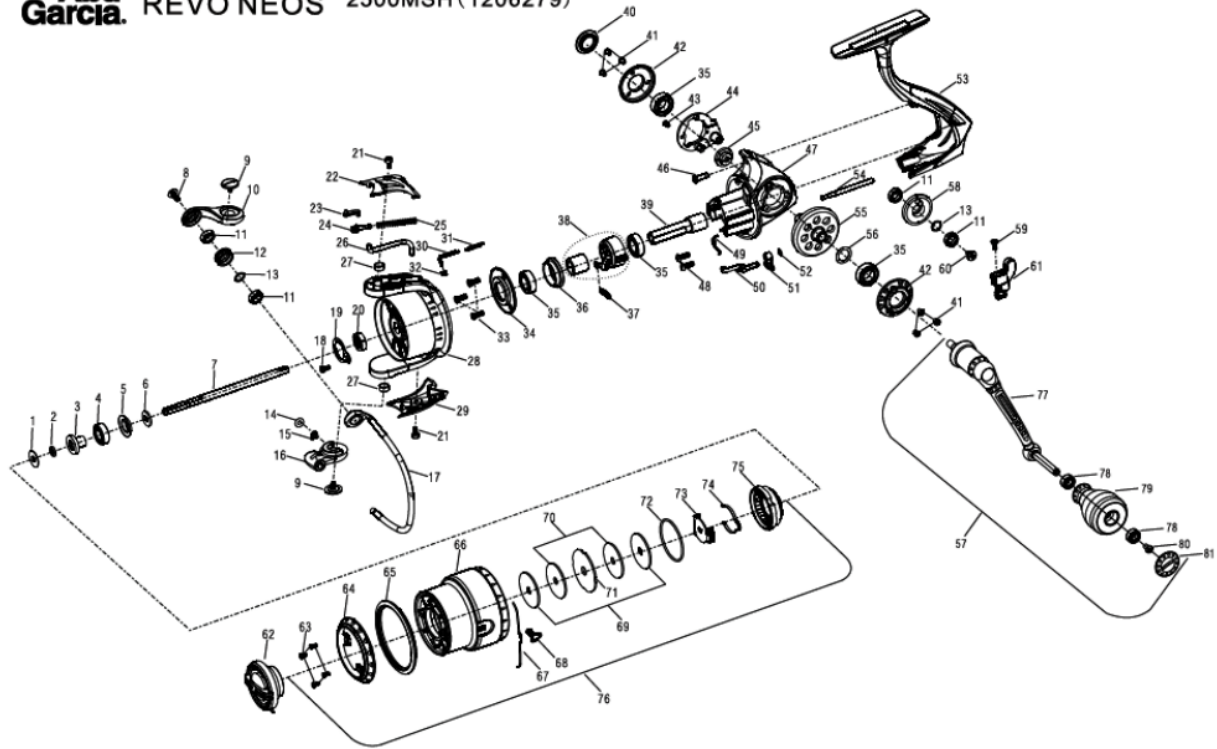

1206279 REVO NEOS

OB))REVO NEOS 2500MSH

**Abu Garcia** REVO NEOS 2500MSH (1206279)

パーツID	パーツ名	価格	
1	1195751	SPACE WASHER	¥160
2	1195755	O-RING	¥160
3	1195758	BEARING SLEEVE	¥300
4	1195757	BALL BEARING	¥600
5	1195761	SEAL	¥160
6	1195763	SPOOL SHAFT WASHER	¥160
7	1221452	SPOOL SHAFT	¥800
8	1195642	SCREW	¥160
9	1221453	SCREW	¥200
10	1221455	BAIL ARM	¥400
11	1195641	BALL BEARING	¥600
12	1195620	LINE ROLLER	¥500
13	1195778	SPACER	¥160
14	1195591	O-RING	¥160
15	1195592	CLIP	¥160
16	1221457	BAIL HOLDER	¥300
17	1221459	BAIL WIRE	¥1,000
18	1221460	SCREW	¥160
19	1195770	NUT LOCKING PLATE	¥200
20	1221461	ROTOR NUT	¥200
21	1221462	SCREW	¥160
22	1221464	BAIL ARM COVER	¥300
23	1195617	PIVOT LEVER	¥160
24	1195619	BAIL SPRING BUSHING	¥160
25	1195613	BAIL SPRING	¥160
26	1221466	BAIL TRIP BAR	¥200
27	1221467	BUSHING	¥160
28	1221471	ROTOR	¥1,200
29	1221473	BAIL HOLDER COVER	¥300
30	1221474	ROTOR BRAKE LINKAGE	¥250
31	1221475	ROTOR BRAKE SPRING	¥160
32	1221476	ROTOR BRAKE PAD	¥160
33	1221477	SCREW	¥160
34	1221479	BEARING HOLDER COVER	¥500
35	1260223	BALL BEARING	¥1,055
36	1195573	BEARING HOLDER	¥400
37	1221480	CLUTCH SPRING	¥160
38	1195773	CLUTCH	¥800
39	1195567	PINION	¥500
40	1221486	HANDLE SCREW COVER	¥600
41	1221489	SCREW	¥160
42	1221492	BEARING RETAINER	¥800
43	1195720	SCREW	¥160
44	1221495	OSCILLATION MOUNT	¥600
45	1195767	IDLE GEAR	¥300
46	1221496	SCREW	¥160
47	1221498	GEAR BOX	¥3,000
48	1221499	SCREW	¥160
49	1221500	SWITCH SPRING	¥160
50	1221501	SWITCH LEVER	¥200