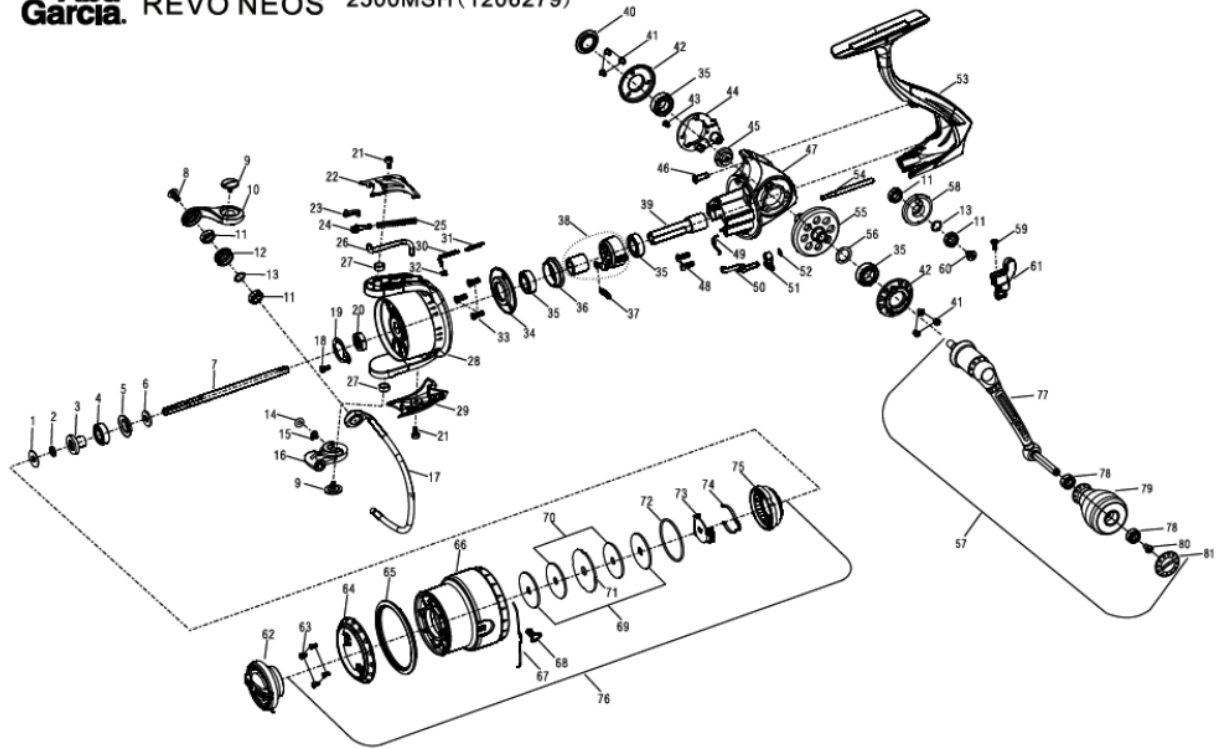

1206279 REVO NEOS

OB))REVO NEOS 2500MSH

Abu Garcia REVO NEOS 2500MSH (1206279)

パーツID	パーツ名	価格	
1	1195751	SPACE WASHER	¥160
2	1195755	O-RING	¥160
3	1195758	BEARING SLEEVE	¥300
4	1195757	BALL BEARING	¥600
5	1195761	SEAL	¥160
6	1195763	SPOOL SHAFT WASHER	¥160
7	1221452	SPOOL SHAFT	¥800
8	1195642	SCREW	¥160
9	1221453	SCREW	¥200
10	1221455	BAIL ARM	¥400
11	1195641	BALL BEARING	¥600
12	1195620	LINE ROLLER	¥500
13	1195778	SPACER	¥160
14	1195591	O-RING	¥160
15	1195592	CLIP	¥160
16	1221457	BAIL HOLDER	¥300
17	1221459	BAIL WIRE	¥1,000
18	1221460	SCREW	¥160
19	1195770	NUT LOCKING PLATE	¥200
20	1221461	ROTOR NUT	¥200
21	1221462	SCREW	¥160
22	1221464	BAIL ARM COVER	¥300
23	1195617	PIVOT LEVER	¥160
24	1195619	BAIL SPRING BUSHING	¥160
25	1195613	BAIL SPRING	¥160
26	1221466	BAIL TRIP BAR	¥200
27	1221467	BUSHING	¥160
28	1221471	ROTOR	¥1,200
29	1221473	BAIL HOLDER COVER	¥300
30	1221474	ROTOR BRAKE LINKAGE	¥250
31	1221475	ROTOR BRAKE SPRING	¥160
32	1221476	ROTOR BRAKE PAD	¥160
33	1221477	SCREW	¥160
34	1221479	BEARING HOLDER COVER	¥500
35	1260223	BALL BEARING	¥1,055
36	1195573	BEARING HOLDER	¥400
37	1221480	CLUTCH SPRING	¥160
38	1195773	CLUTCH	¥800
39	1195567	PINION	¥500
40	1221486	HANDLE SCREW COVER	¥600
41	1221489	SCREW	¥160
42	1221492	BEARING RETAINER	¥800
43	1195720	SCREW	¥160
44	1221495	OSCILLATION MOUNT	¥600
45	1195767	IDLE GEAR	¥300
46	1221496	SCREW	¥160
47	1221498	GEAR BOX	¥3,000
48	1221499	SCREW	¥160
49	1221500	SWITCH SPRING	¥160
50	1221501	SWITCH LEVER	¥200