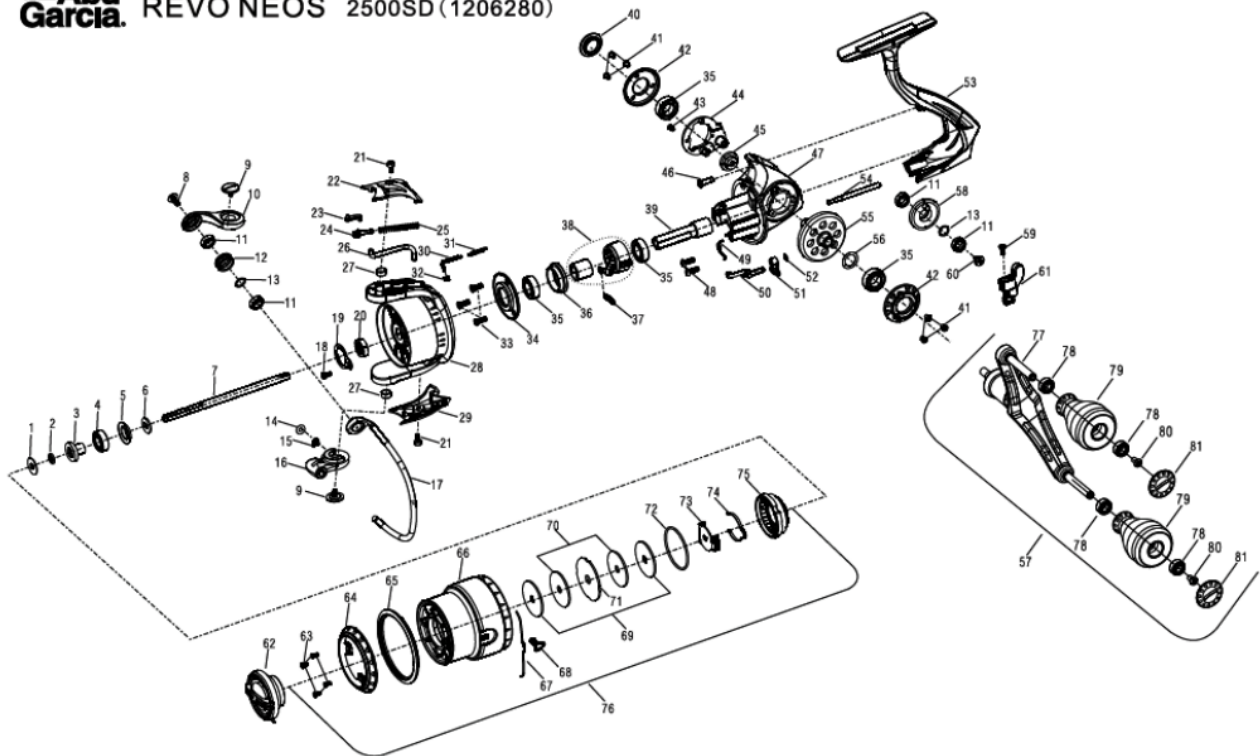

1206280 REVO NEOS

OB))REVO NEOS 2500SD

**Abu Garcia** REVO NEOS 2500SD (1206280)

パーツID	パーツ名	価格	
1	1195751	SPACE WASHER	¥160
2	1195755	O-RING	¥160
3	1195758	BEARING SLEEVE	¥300
4	1195757	BALL BEARING	¥600
5	1195761	SEAL	¥160
6	1195763	SPOOL SHAFT WASHER	¥160
7	1221452	SPOOL SHAFT	¥800
8	1195642	SCREW	¥160
9	1221453	SCREW	¥200
10	1221455	BAIL ARM	¥400
11	1195641	BALL BEARING	¥600
12	1195620	LINE ROLLER	¥500
13	1195778	SPACER	¥160
14	1195591	O-RING	¥160
15	1195592	CLIP	¥160
16	1221457	BAIL HOLDER	¥300
17	1221459	BAIL WIRE	¥1,000
18	1221460	SCREW	¥160
19	1195770	NUT LOCKING PLATE	¥200
20	1221461	ROTOR NUT	¥200
21	1221462	SCREW	¥160
22	1221464	BAIL ARM COVER	¥300
23	1195617	PIVOT LEVER	¥160
24	1195619	BAIL SPRING BUSHING	¥160
25	1195613	BAIL SPRING	¥160
26	1221466	BAIL TRIP BAR	¥200
27	1221467	BUSHING	¥160
28	1221471	ROTOR	¥1,200
29	1221473	BAIL HOLDER COVER	¥300
30	1221474	ROTOR BRAKE LINKAGE	¥250
31	1221475	ROTOR BRAKE SPRING	¥160
32	1221476	ROTOR BRAKE PAD	¥160
33	1221477	SCREW	¥160
34	1221479	BEARING HOLDER COVER	¥500
35	1260223	BALL BEARING	¥1,055
36	1195573	BEARING HOLDER	¥400
37	1221480	CLUTCH SPRING	¥160
38	1195773	CLUTCH	¥800
39	1221483	PINION	¥500
40	1221487	HANDLE SCREW COVER	¥600
41	1221489	SCREW	¥160
42	1221493	BEARING RETAINER	¥800
43	1195720	SCREW	¥160
44	1221495	OSCILLATION MOUNT	¥600
45	1195766	IDLE GEAR	¥300
46	1221496	SCREW	¥160
47	1221498	GEAR BOX	¥3,000
48	1221499	SCREW	¥160
49	1221500	SWITCH SPRING	¥160
50	1221501	SWITCH LEVER	¥200