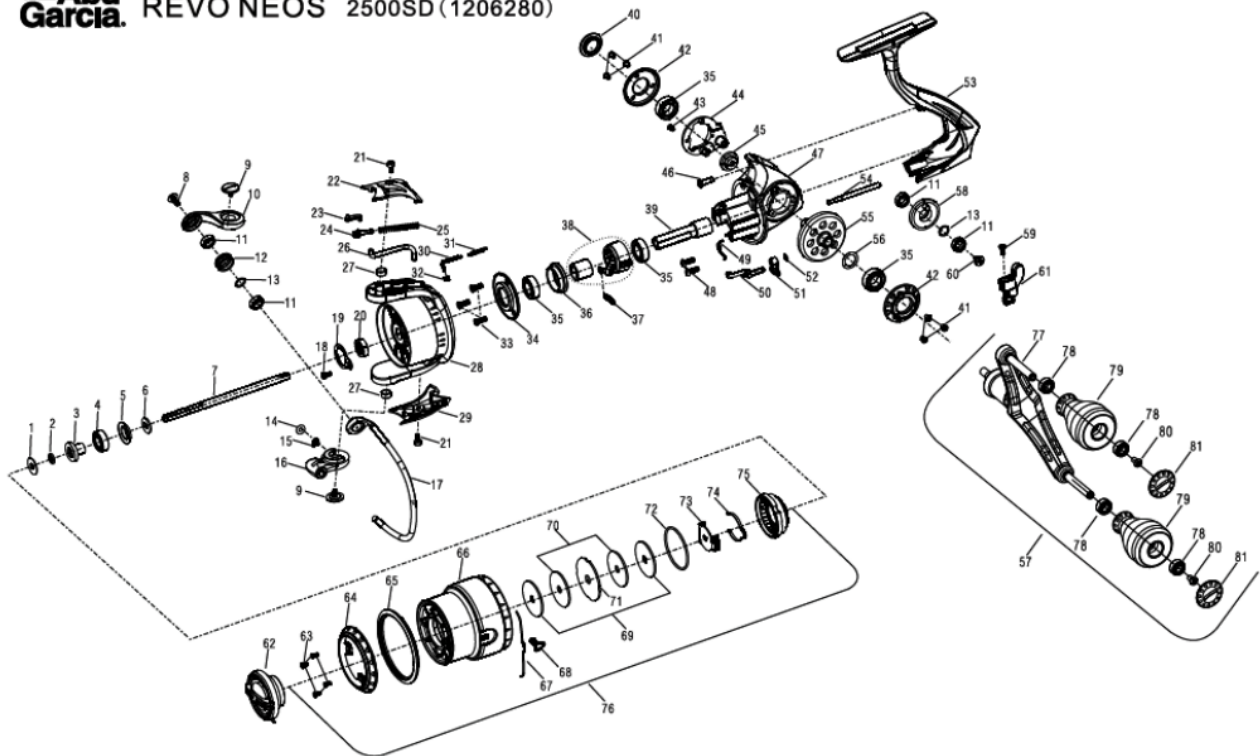

1206280 REVO NEOS

OB))REVO NEOS 2500SD

Abu Garcia REVO NEOS 2500SD (1206280)

パーツID	パーツ名	価格	
1	1195751	SPACE WASHER	¥160
2	1195755	O-RING	¥160
3	1195758	BEARING SLEEVE	¥300
4	1195757	BALL BEARING	¥600
5	1195761	SEAL	¥160
6	1195763	SPOOL SHAFT WASHER	¥160
7	1221452	SPOOL SHAFT	¥800
8	1195642	SCREW	¥160
9	1221453	SCREW	¥200
10	1221455	BAIL ARM	¥400
11	1195641	BALL BEARING	¥600
12	1195620	LINE ROLLER	¥500
13	1195778	SPACER	¥160
14	1195591	O-RING	¥160
15	1195592	CLIP	¥160
16	1221457	BAIL HOLDER	¥300
17	1221459	BAIL WIRE	¥1,000
18	1221460	SCREW	¥160
19	1195770	NUT LOCKING PLATE	¥200
20	1221461	ROTOR NUT	¥200
21	1221462	SCREW	¥160
22	1221464	BAIL ARM COVER	¥300
23	1195617	PIVOT LEVER	¥160
24	1195619	BAIL SPRING BUSHING	¥160
25	1195613	BAIL SPRING	¥160
26	1221466	BAIL TRIP BAR	¥200
27	1221467	BUSHING	¥160
28	1221471	ROTOR	¥1,200
29	1221473	BAIL HOLDER COVER	¥300
30	1221474	ROTOR BRAKE LINKAGE	¥250
31	1221475	ROTOR BRAKE SPRING	¥160
32	1221476	ROTOR BRAKE PAD	¥160
33	1221477	SCREW	¥160
34	1221479	BEARING HOLDER COVER	¥500
35	1260223	BALL BEARING	¥1,055
36	1195573	BEARING HOLDER	¥400
37	1221480	CLUTCH SPRING	¥160
38	1195773	CLUTCH	¥800
39	1221483	PINION	¥500
40	1221487	HANDLE SCREW COVER	¥600
41	1221489	SCREW	¥160
42	1221493	BEARING RETAINER	¥800
43	1195720	SCREW	¥160
44	1221495	OSCILLATION MOUNT	¥600
45	1195766	IDLE GEAR	¥300
46	1221496	SCREW	¥160
47	1221498	GEAR BOX	¥3,000
48	1221499	SCREW	¥160
49	1221500	SWITCH SPRING	¥160
50	1221501	SWITCH LEVER	¥200