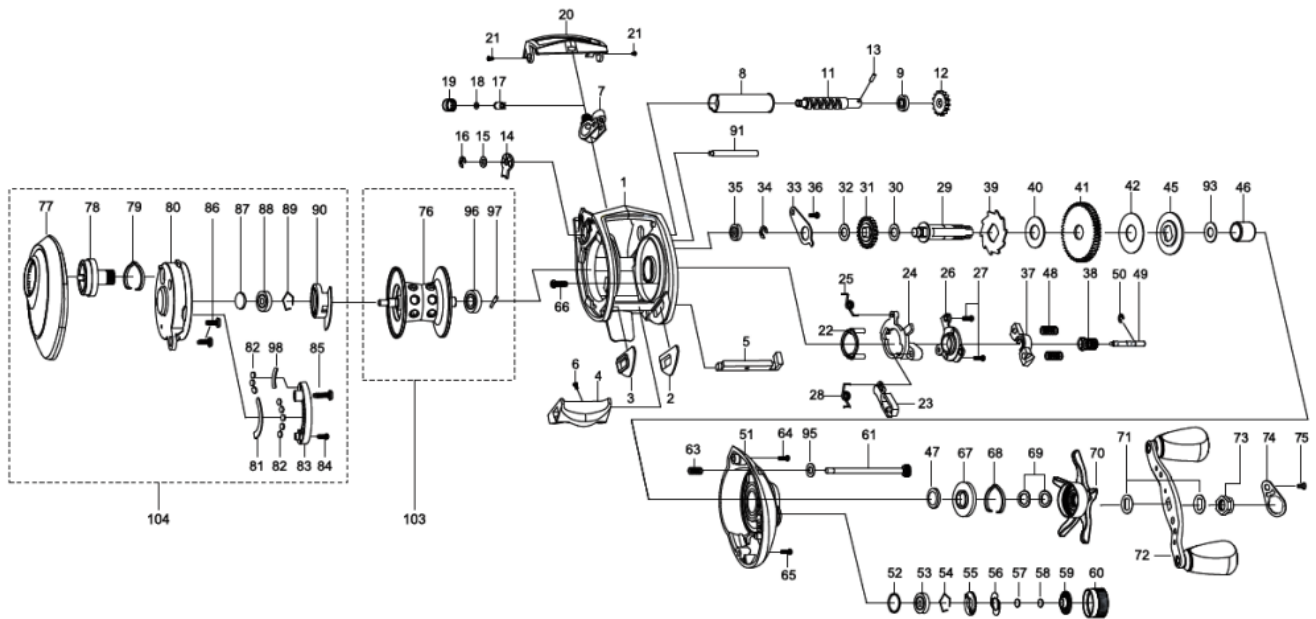

1225276 REVO

OB)AMB.REVO ELITE II

Please specify reel model number and number in reel foot when ordering parts

Ambassadeur REVO ELITE II 20 00

| パーツID | パーツ名                          | 価格     |
|-------|-------------------------------|--------|
| 1     | 1125800 FRAME COMPLETE        | ¥4,000 |
| 2     | 1125801 SLIDE WASHER          | ¥100   |
| 3     | 1125802 SLIDE WASHER          | ¥100   |
| 4     | 1125803 THUMBAR               | ¥300   |
| 5     | 1124745 THUMBAR SHAFT         | ¥150   |
| 6     | 1124746 THUMBAR SCREW         | ¥50    |
| 7     | 1125804 LINE GUIDE            | ¥500   |
| 8     | 1137750 LEVEL WIND TUBE       | ¥300   |
| 9     | 1132853 BALL BEARING          | ¥600   |
| 11    | 1132903 WORM SHAFT            | ¥1,500 |
| 12    | 1125732 WORM SHAFT GEAR       | ¥100   |
| 13    | 1125733 WORM SHAFT PIN        | ¥50    |
| 14    | 1125734 WORM SHAFT PIN HOLDER | ¥70    |
| 15    | 1124178 WASHER                | ¥50    |
| 16    | 1124201 RETAINER              | ¥50    |
| 17    | 1125735 PAWL                  | ¥300   |
| 18    | 1125736 WASHER                | ¥50    |
| 19    | 1129323 LINE GUIDE NUT        | ¥70    |
| 20    | 1125807 FRONT COVER           | ¥500   |
| 21    | 1125738 SCREW                 | ¥50    |
| 22    | 1125739 YOKE HOLDER           | ¥100   |
| 23    | 1156749 KICK LEVER            | ¥150   |
| 24    | 1125741 LIFT CURVE            | ¥300   |
| 25    | 1125742 CLUTCH SPRING         | ¥50    |
| 26    | 1203786 KICK LEVER            | ¥300   |
| 27    | 1125744 SCREW                 | ¥50    |
| 28    | 1125745 KICK LEVER SPRING     | ¥50    |
| 29    | 1196826 MAIN GEAR SHAFT       | ¥1,200 |
| 30    | 1125747 WASHER                | ¥50    |
| 31    | 1125748 LEVEL WIND GEAR       | ¥100   |
| 32    | 1125749 WASHER                | ¥50    |
| 33    | 1125750 MAINGEAR SHAFT PLATE  | ¥200   |
| 34    | 1124201 RETAINER              | ¥50    |
| 35    | 1132857 BALL BEARING          | ¥600   |
| 36    | 1125752 SCREW                 | ¥50    |
| 37    | 1125753 YOKE                  | ¥100   |
| 38    | 1132914 PINION 6,4            | ¥1,000 |
| 39    | 1125756 RATCHET               | ¥150   |
| 40    | 1125757 DRAG WASHER           | ¥200   |
| 41    | 1132915 MAIN GEAR 6,4         | ¥2,000 |
| 42    | 1139229 DRAG WASHER           | ¥70    |
| 45    | 1125763 PRESURE WASHER        | ¥150   |
| 46    | 1132916 IAR SLEEVE            | ¥200   |
| 47    | 1125765 WASHER                | ¥50    |
| 48    | 1116237 YOKE SPRING           | ¥50    |
| 49    | 1125766 PINION SHAFT          | ¥500   |
| 50    | 1116226 RETAINER              | ¥50    |
| 51    | 1227231 RIGHT SIDE PLATE      | ¥3,000 |
| 52    | 1185714 O-RING                | ¥50    |
| 53    | 1128194 BALLBEARING           | ¥800   |