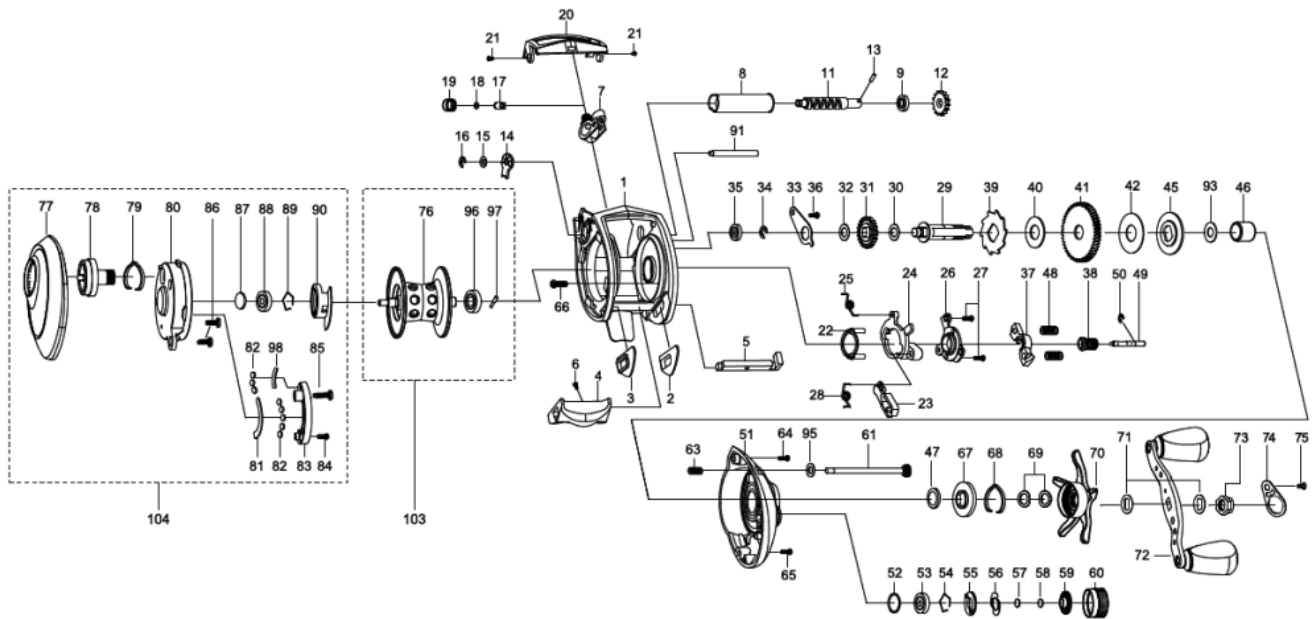

1225276 REVO

OB)AMB.REVO ELITE II

Please specify reel model number and number in reel foot when ordering parts

Ambassadeur REVO ELITE II 20 00

パーツID	パーツ名	価格
1	1125800 FRAME COMPLETE	¥4,000
2	1125801 SLIDE WASHER	¥100
3	1125802 SLIDE WASHER	¥100
4	1125803 THUMBAR	¥300
5	1124745 THUMBAR SHAFT	¥150
6	1124746 THUMBAR SCREW	¥50
7	1125804 LINE GUIDE	¥500
8	1137750 LEVEL WIND TUBE	¥300
9	1132853 BALL BEARING	¥600
11	1132903 WORM SHAFT	¥1,500
12	1125732 WORM SHAFT GEAR	¥100
13	1125733 WORM SHAFT PIN	¥50
14	1125734 WORM SHAFT PIN HOLDER	¥70
15	1124178 WASHER	¥50
16	1124201 RETAINER	¥50
17	1125735 PAWL	¥300
18	1125736 WASHER	¥50
19	1129323 LINE GUIDE NUT	¥70
20	1125807 FRONT COVER	¥500
21	1125738 SCREW	¥50
22	1125739 YOKE HOLDER	¥100
23	1156749 KICK LEVER	¥150
24	1125741 LIFT CURVE	¥300
25	1125742 CLUTCH SPRING	¥50
26	1203786 KICK LEVER	¥300
27	1125744 SCREW	¥50
28	1125745 KICK LEVER SPRING	¥50
29	1196826 MAIN GEAR SHAFT	¥1,200
30	1125747 WASHER	¥50
31	1125748 LEVEL WIND GEAR	¥100
32	1125749 WASHER	¥50
33	1125750 MAINGEAR SHAFT PLATE	¥200
34	1124201 RETAINER	¥50
35	1132857 BALL BEARING	¥600
36	1125752 SCREW	¥50
37	1125753 YOKE	¥100
38	1132914 PINION 6,4	¥1,000
39	1125756 RATCHET	¥150
40	1125757 DRAG WASHER	¥200
41	1132915 MAIN GEAR 6,4	¥2,000
42	1139229 DRAG WASHER	¥70
45	1125763 PRESURE WASHER	¥150
46	1132916 IAR SLEEVE	¥200
47	1125765 WASHER	¥50
48	1116237 YOKE SPRING	¥50
49	1125766 PINION SHAFT	¥500
50	1116226 RETAINER	¥50
51	1227231 RIGHT SIDE PLATE	¥3,000
52	1185714 O-RING	¥50
53	1128194 BALLBEARING	¥800