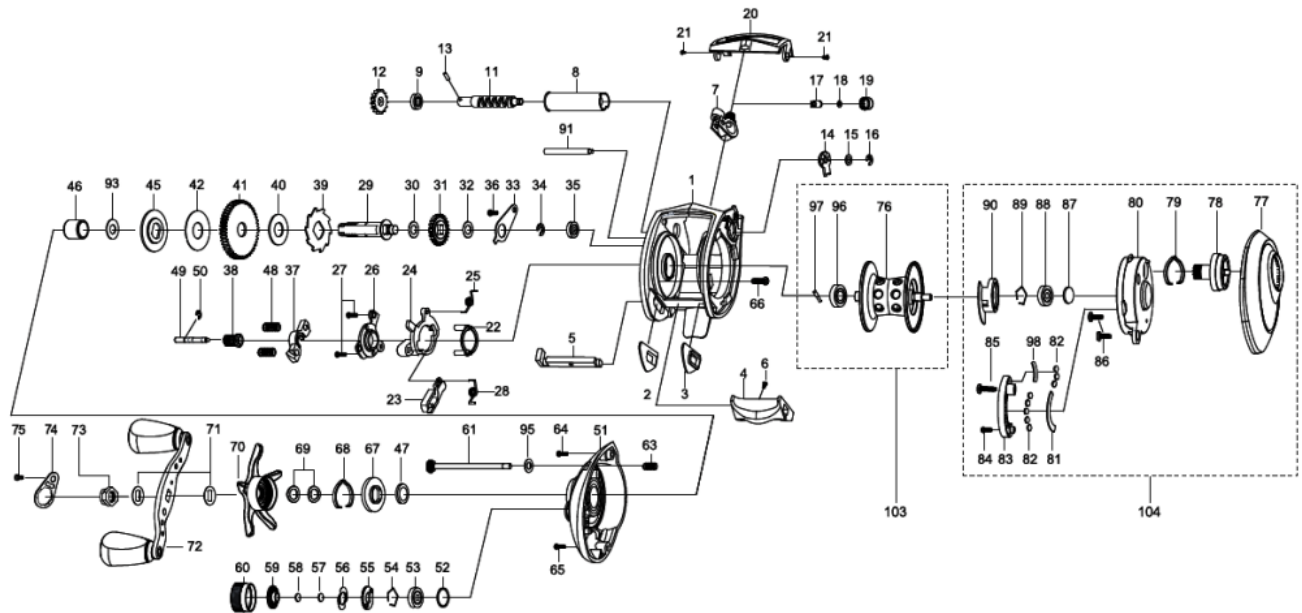

1225277 REVO

OB))AMB.REVO ELITE II-L

Please specify reel model number and number in reel foot when ordering parts.

Ambassadeur REVO ELITE II-L 20 00

パーツID	パーツ名	価格	
1	1127694	FRAME	¥4,000
2	1125801	SLIDE WASHER	¥100
3	1125802	SLIDE WASHER	¥100
4	1125803	THUMBAR	¥300
5	1127696	THUMBAR SHAFT	¥150
6	1124746	THUMBAR SCREW	¥50
7	1125804	LINE GUIDE	¥500
8	1137750	LEVEL WIND TUBE	¥300
9	1132853	BALL BEARING	¥600
11	1132903	WORM SHAFT	¥1,500
12	1125732	WORM SHAFT GEAR	¥100
13	1125733	WORM SHAFT PIN	¥50
14	1125734	WORM SHAFT PIN HOLDER	¥70
15	1124178	WASHER	¥50
16	1124201	RETAINER	¥50
17	1125735	PAWL	¥300
18	1125736	WASHER	¥50
19	1129323	LINE GUIDE NUT	¥70
20	1125807	FRONT COVER	¥500
21	1125738	SCREW	¥50
22	1125739	YOKE HOLDER	¥100
23	1156750	KICK LEVER	¥150
24	1127698	LIFT CURVE	¥300
25	1127699	CLUTCH SPRING	¥50
26	1203787	KICK LEVER	¥300
27	1125744	SCREW	¥50
28	1127701	KICK LEVER SPRING	¥50
29	1196827	MAIN GEAR SHAFT	¥1,200
30	1125747	WASHER	¥50
31	1125748	LEVEL WIND GEAR	¥100
32	1125749	WASHER	¥50
33	1125750	MAINGEAR SHAFT PLATE	¥200
34	1124201	RETAINER	¥50
35	1132857	BALL BEARING	¥600
36	1125752	SCREW	¥50
37	1127703	YOKE	¥100
38	1132938	PINION	¥1,000
39	1189341	RATCHET	¥150
40	1125757	DRAG WASHER	¥200
41	1132939	MAIN GEAR 6,4	¥2,000
42	1139229	DRAG WASHER	¥70
45	1125763	PRESURE WASHER	¥150
46	1132916	IAR SLEEVE	¥200
47	1125765	WASHER	¥50
48	1116237	YOKE SPRING	¥50
49	1125766	PINION SHAFT	¥500
50	1116226	RETAINER	¥50
51	1227232	LEFT SIDE PLATE	¥3,000
52	1185714	O-RING	¥50
53	1128194	BALLBEARING	¥800