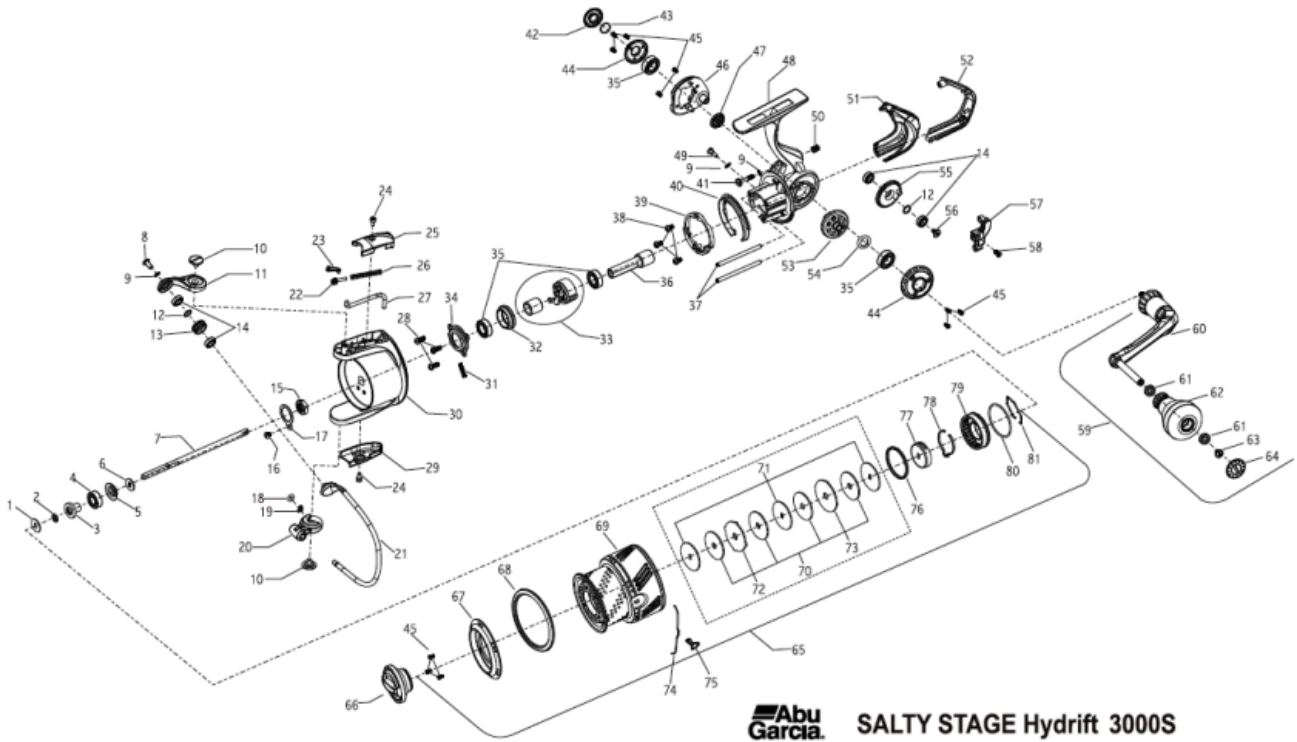

1225868 SALTY STAGE HYD

OB)SS HYDRIFT 3000S

Abu Garcia SALTY STAGE Hydrift 3000S

パーツID	パーツ名	価格	
1	1195751	SPACE WASHER	¥160
2	1195755	O-RING	¥160
3	1195758	BEARING SLEEVE	¥300
4	1195757	BALL BEARING	¥600
5	1195763	SPOOL SHAFT WASHER	¥160
6	1195761	SEAL	¥160
7	1195648	SHAFT SPOOL	¥800
8	1195642	SCREW	¥160
9	1222226	WASHER	¥160
10	1195612	SCREW	¥200
11	1251911	ARM BAIL	¥400
12	1195778	SPACER	¥160
13	1195620	LINE ROLLER	¥500
14	1195641	BALL BEARING	¥600
15	1195643	NUT ROTOR	¥200
16	1195646	SCREW	¥160
17	1195770	NUT LOCKING PLATE	¥200
18	1195591	O-RING	¥160
19	1195592	CLIP	¥160
20	1251913	CAM BAIL	¥300
21	1195921	WIRE BAIL	¥1,000
22	1195619	BAIL SPRING BUSHING	¥160
23	1195617	PIVOT LEVER	¥160
24	1195575	SCREW	¥160
25	1195598	COVER BAIL PIVOT	¥300
26	1195613	BAIL SPRING	¥160
27	1251916	LEVER TRIP	¥200
28	1195572	SCREW- BEARING RETAINER	¥160
29	1195793	COVER CAM	¥300
30	1251918	ROTOR	¥1,500
31	1195772	SPRING CLUTCH	¥160
32	1195573	BEARING HOLDER	¥400
33	1195773	CLUTCH	¥800
34	1195571	RETAINER BEARING	¥500
35	1181780	BALL BEARING	¥1,055
36	1221483	PINION	¥500
37	1195656	PIN CROSS WIND BLOCK	¥200
38	1195611	SCREW	¥160
39	1195608	COVER RING FRICTION	¥300
40	1251921	RING FRICTION	¥300
41	1195664	SCREW	¥160
42	1251924	COVER BEARING	¥600
43	1251927	O-RING	¥160
44	1251929	RETAINER BEARING	¥800
45	1195720	SCREW	¥160
46	1251933	PLATE HOUSING	¥600
47	1195767	IDLE GEAR	¥300
48	1251937	HOUSING	¥400
49	1195665	SCREW	¥160
50	1195673	SPRING	¥160