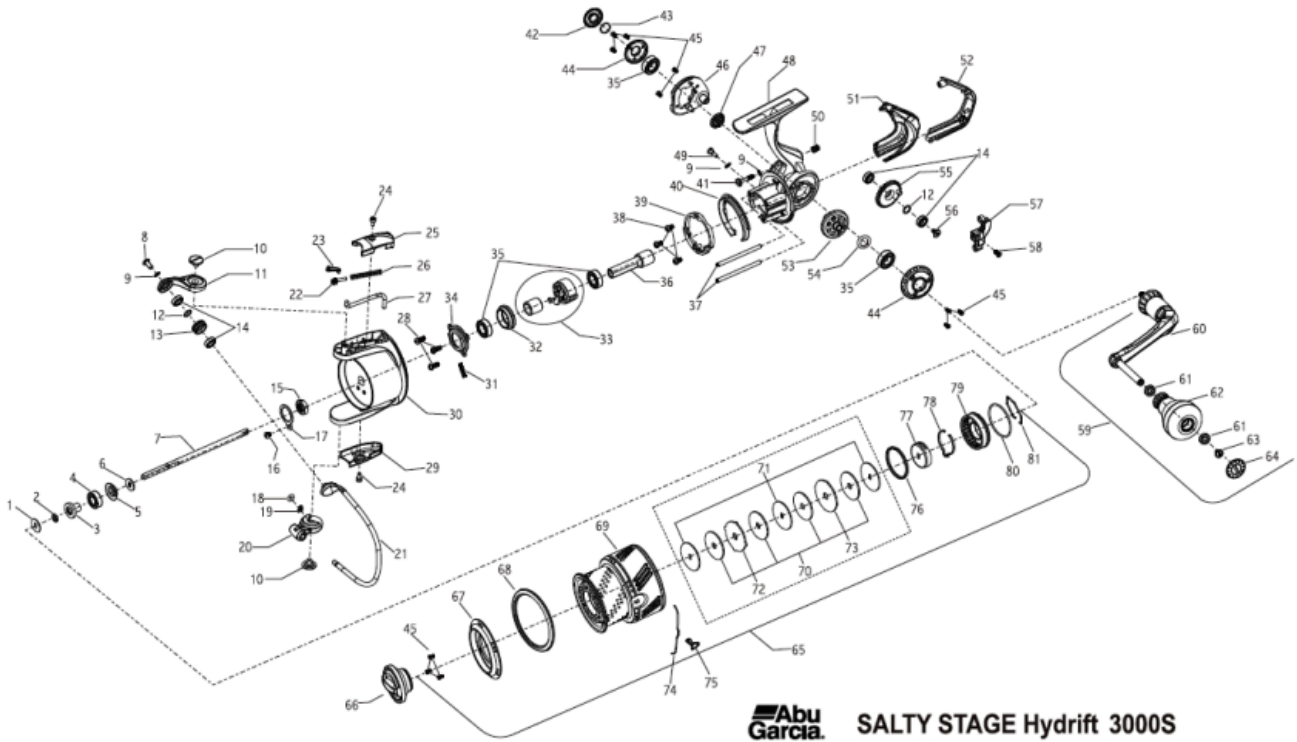

1225868 SALTY STAGE HYD

OB))SS HYDRIFT 3000S

パーツID	パーツ名	価格	
1	1195751	SPACE WASHER	¥160
2	1195755	O-RING	¥160
3	1195758	BEARING SLEEVE	¥300
4	1195757	BALL BEARING	¥600
5	1195763	SPOOL SHAFT WASHER	¥160
6	1195761	SEAL	¥160
7	1195648	SHAFT SPOOL	¥800
8	1195642	SCREW	¥160
9	1222226	WASHER	¥160
10	1195612	SCREW	¥200
11	1251911	ARM BAIL	¥400
12	1195778	SPACER	¥160
13	1195620	LINE ROLLER	¥500
14	1195641	BALL BEARING	¥600
15	1195643	NUT ROTOR	¥200
16	1195646	SCREW	¥160
17	1195770	NUT LOCKING PLATE	¥200
18	1195591	O-RING	¥160
19	1195592	CLIP	¥160
20	1251913	CAM BAIL	¥300
21	1195921	WIRE BAIL	¥1,000
22	1195619	BAIL SPRING BUSHING	¥160
23	1195617	PIVOT LEVER	¥160
24	1195575	SCREW	¥160
25	1195598	COVER BAIL PIVOT	¥300
26	1195613	BAIL SPRING	¥160
27	1251916	LEVER TRIP	¥200
28	1195572	SCREW- BEARING RETAINER	¥160
29	1195793	COVER CAM	¥300
30	1251918	ROTOR	¥1,500
31	1195772	SPRING CLUTCH	¥160
32	1195573	BEARING HOLDER	¥400
33	1195773	CLUTCH	¥800
34	1195571	RETAINER BEARING	¥500
35	1181780	BALL BEARING	¥1,055
36	1221483	PINION	¥500
37	1195656	PIN CROSS WIND BLOCK	¥200
38	1195611	SCREW	¥160
39	1195608	COVER RING FRICTION	¥300
40	1251921	RING FRICTION	¥300
41	1195664	SCREW	¥160
42	1251924	COVER BEARING	¥600
43	1251927	O-RING	¥160
44	1251929	RETAINER BEARING	¥800
45	1195720	SCREW	¥160
46	1251933	PLATE HOUSING	¥600
47	1195767	IDLE GEAR	¥300
48	1251937	HOUSING	¥400
49	1195665	SCREW	¥160
50	1195673	SPRING	¥160