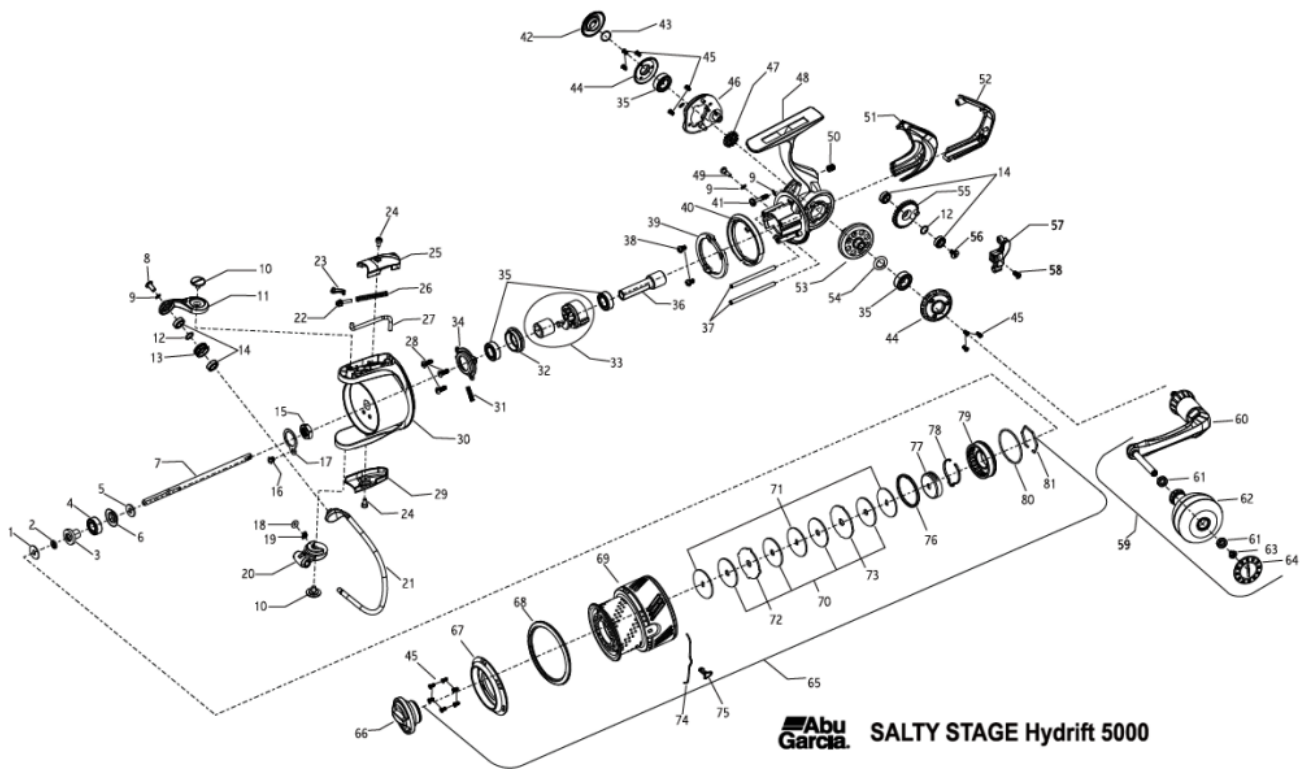

1226049 SALTY STAGE HYD

OB)SS HYDRIFT 5000

パーツID	パーツ名	価格
1	1195752 WASHER SPACER	¥160
2	1195755 O-RING	¥160
3	1195759 SLEEVE BEARING	¥300
4	1195757 BALL BEARING	¥600
5	1195764 WASHER SPOOL SHAFT	¥160
6	1195761 SEAL	¥160
7	1195649 SHAFT SPOOL	¥800
8	1195642 SCREW	¥160
9	1222226 WASHER	¥160
10	1195612 SCREW	¥200
11	1251912 ARM BAIL	¥400
12	1195778 SPACER	¥160
13	1195621 ROLLER LINE	¥500
14	1195641 BALL BEARING	¥600
15	1195644 NUT ROTOR	¥200
16	1195646 SCREW	¥160
17	1195770 NUT LOCKING PLATE	¥200
18	1195591 O-RING	¥160
19	1195592 CLIP	¥160
20	1251914 CAM BAIL	¥300
21	1195577 WIRE BAIL	¥1,200
22	1195619 BAIL SPRING BUSHING	¥160
23	1195618 LEVER PIVOT	¥160
24	1195575 SCREW	¥160
25	1195599 COVER BAIL PIVOT	¥300
26	1195614 SPRING BAIL	¥160
27	1251915 LEVER TRIP	¥200
28	1195572 SCREW- BEARING RETAINER	¥160
29	1195796 COVER CAM	¥300
30	1251919 ROTOR	¥1,700
31	1195772 SPRING CLUTCH	¥160
32	1195920 COLLAR	¥400
33	1195774 CLUTCH & SLEEVE ASSEMBLY	¥800
34	1192640 RETAINER- BEARING	¥500
35	1181789 BALL BEARING	¥1,200
36	1195568 PINION	¥700
37	1195657 PIN CROSS WIND BLOCK	¥200
38	1195611 SCREW	¥160
39	1195609 COVER RING FRICTION	¥300
40	1251922 RING FRICTION	¥300
41	1195664 SCREW	¥160
42	1251925 COVER BEARING	¥600
43	1251927 O-RING	¥160
44	1251930 RETAINER BEARING	¥800
45	1195720 SCREW	¥160
46	1251934 PLATE, HOUSING	¥600
47	1195768 GEAR IDLER	¥300
48	1251938 HOUSING	¥4,500
49	1195665 SCREW	¥160
50	1195673 SPRING	¥160