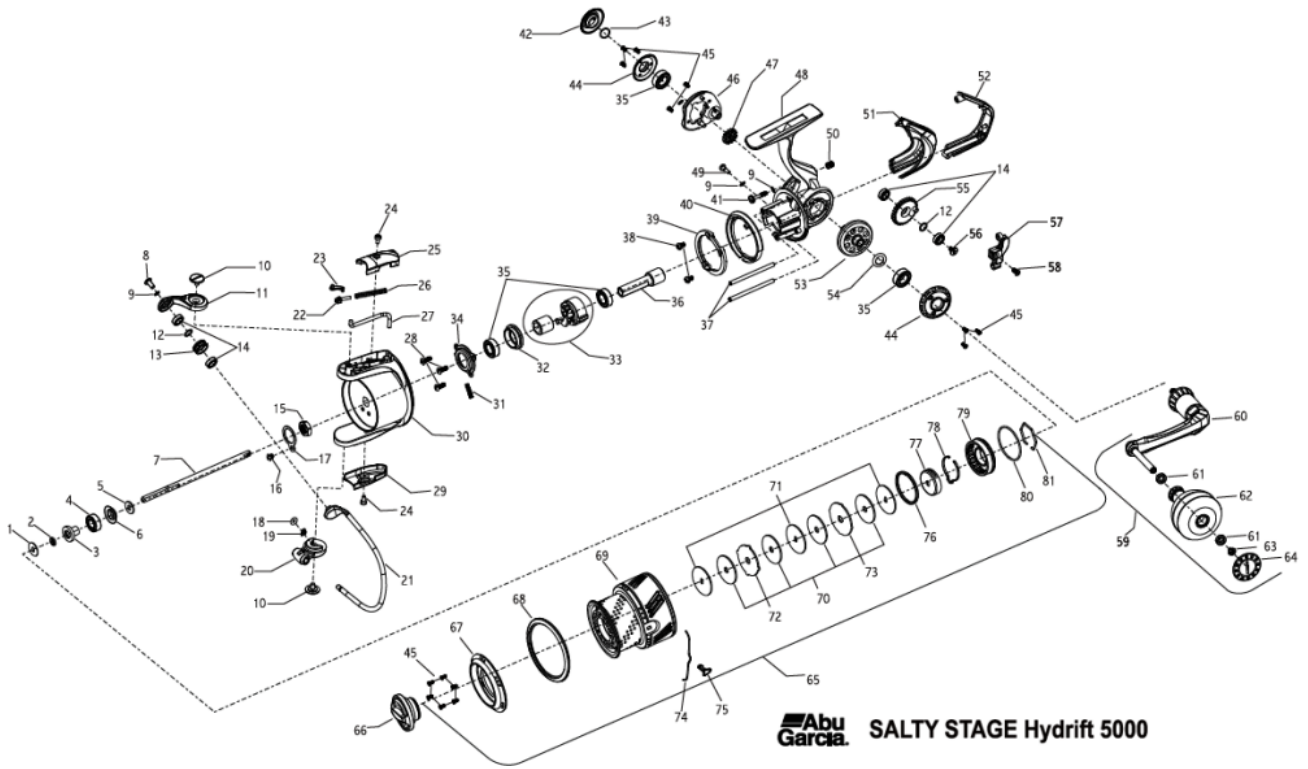

1226049 SALTY STAGE HYD

OB)SS HYDRIFT 5000

パーツID	パーツ名	価格
1	1195752 WASHER SPACER	¥160
2	1195755 O-RING	¥160
3	1195759 SLEEVE BEARING	¥300
4	1195757 BALL BEARING	¥600
5	1195764 WASHER SPOOL SHAFT	¥160
6	1195761 SEAL	¥160
7	1195649 SHAFT SPOOL	¥800
8	1195642 SCREW	¥160
9	1222226 WASHER	¥160
10	1195612 SCREW	¥200
11	1251912 ARM BAIL	¥400
12	1195778 SPACER	¥160
13	1195621 ROLLER LINE	¥500
14	1195641 BALL BEARING	¥600
15	1195644 NUT ROTOR	¥200
16	1195646 SCREW	¥160
17	1195770 NUT LOCKING PLATE	¥200
18	1195591 O-RING	¥160
19	1195592 CLIP	¥160
20	1251914 CAM BAIL	¥300
21	1195577 WIRE BAIL	¥1,200
22	1195619 BAIL SPRING BUSHING	¥160
23	1195618 LEVER PIVOT	¥160
24	1195575 SCREW	¥160
25	1195599 COVER BAIL PIVOT	¥300
26	1195614 SPRING BAIL	¥160
27	1251915 LEVER TRIP	¥200
28	1195572 SCREW- BEARING RETAINER	¥160
29	1195796 COVER CAM	¥300
30	1251919 ROTOR	¥1,700
31	1195772 SPRING CLUTCH	¥160
32	1195920 COLLAR	¥400
33	1195774 CLUTCH & SLEEVE ASSEMBLY	¥800
34	1192640 RETAINER- BEARING	¥500
35	1181789 BALL BEARING	¥1,200
36	1195568 PINION	¥700
37	1195657 PIN CROSS WIND BLOCK	¥200
38	1195611 SCREW	¥160
39	1195609 COVER RING FRICTION	¥300
40	1251922 RING FRICTION	¥300
41	1195664 SCREW	¥160
42	1251925 COVER BEARING	¥600
43	1251927 O-RING	¥160
44	1251930 RETAINER BEARING	¥800
45	1195720 SCREW	¥160
46	1251934 PLATE, HOUSING	¥600
47	1195768 GEAR IDLER	¥300
48	1251938 HOUSING	¥4,500
49	1195665 SCREW	¥160
50	1195673 SPRING	¥160