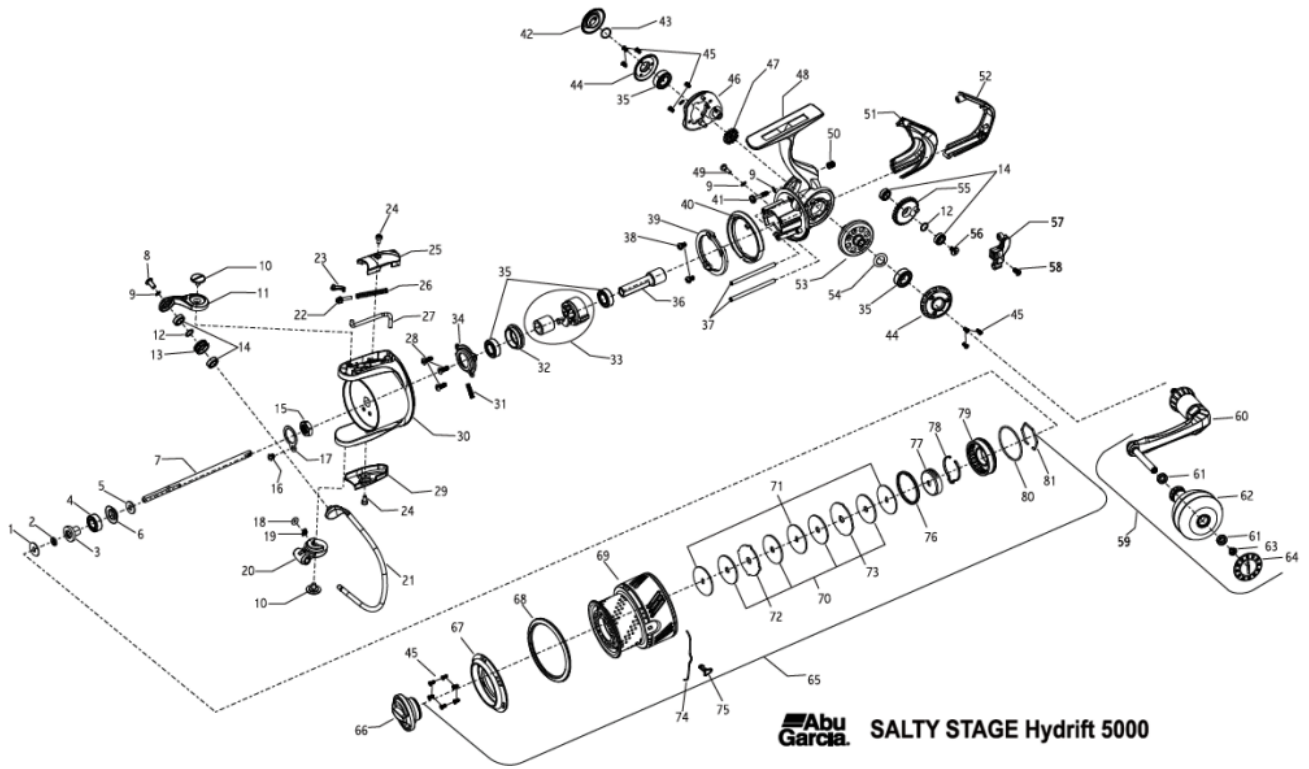

1226049 SALTY STAGE HYD

OB)SS HYDRIFT 5000

パーツID	パーツ名	価格
1	1195752 WASHER SPACER	¥160
2	1195755 O-RING	¥160
3	1195759 SLEEVE BEARING	¥300
4	1195757 BALL BEARING	¥600
5	1195764 WASHER SPOOL SHAFT	¥160
6	1195761 SEAL	¥160
7	1195649 SHAFT SPOOL	¥800
8	1195642 SCREW	¥160
9	1222226 WASHER	¥160
10	1195612 SCREW	¥200
11	1251912 ARM BAIL	¥400
12	1195778 SPACER	¥160
13	1195621 ROLLER LINE	¥500
14	1195641 BALL BEARING	¥600
15	1195644 NUT ROTOR	¥200
16	1195646 SCREW	¥160
17	1195770 NUT LOCKING PLATE	¥200
18	1195591 O-RING	¥160
19	1195592 CLIP	¥160
20	1251914 CAM BAIL	¥300
21	1195577 WIRE BAIL	¥1,200
22	1195619 BAIL SPRING BUSHING	¥160
23	1195618 LEVER PIVOT	¥160
24	1195575 SCREW	¥160
25	1195599 COVER BAIL PIVOT	¥300
26	1195614 SPRING BAIL	¥160
27	1251915 LEVER TRIP	¥200
28	1195572 SCREW- BEARING RETAINER	¥160
29	1195796 COVER CAM	¥300
30	1251919 ROTOR	¥1,700
31	1195772 SPRING CLUTCH	¥160
32	1195920 COLLAR	¥400
33	1195774 CLUTCH & SLEEVE ASSEMBLY	¥800
34	1192640 RETAINER- BEARING	¥500
35	1181789 BALL BEARING	¥1,200
36	1195568 PINION	¥700
37	1195657 PIN CROSS WIND BLOCK	¥200
38	1195611 SCREW	¥160
39	1195609 COVER RING FRICTION	¥300
40	1251922 RING FRICTION	¥300
41	1195664 SCREW	¥160
42	1251925 COVER BEARING	¥600
43	1251927 O-RING	¥160
44	1251930 RETAINER BEARING	¥800
45	1195720 SCREW	¥160
46	1251934 PLATE, HOUSING	¥600
47	1195768 GEAR IDLER	¥300
48	1251938 HOUSING	¥4,500
49	1195665 SCREW	¥160
50	1195673 SPRING	¥160