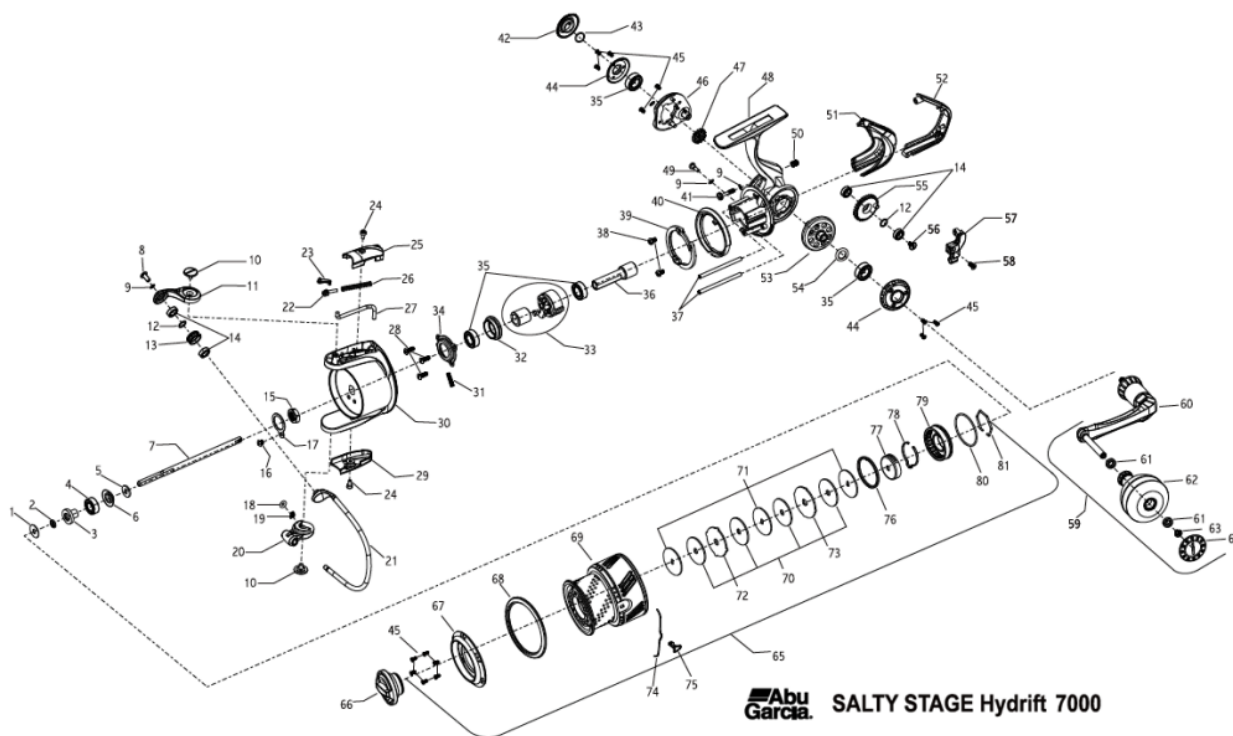

1226050 SALTY STAGE HYD

OBJESS HYDRIFT 7000

パーツID	パーツ名	価格
1	1195753 WASHER SPACER	¥160
2	1195756 O-RING	¥160
3	1195760 SLEEVE BEARING	¥300
4	1195570 BEARING- BALL	¥1,200
5	1195765 WASHER SPOOL SHAFT	¥160
6	1195762 SEAL	¥160
7	1195650 SHAFT SPOOL	¥800
8	1195642 SCREW	¥160
9	1222226 WASHER	¥160
10	1195612 SCREW	¥200
11	1251912 ARM BAIL	¥400
12	1195778 SPACER	¥160
13	1195621 ROLLER LINE	¥500
14	1195641 BALL BEARING	¥600
15	1195645 NUT ROTOR	¥200
16	1195646 SCREW	¥160
17	1195771 PLATE ROTOR LOCKING	¥200
18	1195591 O-RING	¥160
19	1195592 CLIP	¥160
20	1251914 CAM BAIL	¥300
21	1195578 WIRE BAIL	¥1,200
22	1195619 BAIL SPRING BUSHING	¥160
23	1195618 LEVER PIVOT	¥160
24	1195575 SCREW	¥160
25	1195600 COVER BAIL PIVOT	¥300
26	1195614 SPRING BAIL	¥160
27	1251916 LEVER TRIP	¥200
28	1195572 SCREW- BEARING RETAINER	¥160
29	1195798 COVER CAM	¥300
30	1251920 ROTOR	¥1,700
32	1195574 COLLAR	¥160
33	1195775 CLUTCH & SLEEVE ASSEMBLY	¥800
34	1192640 RETAINER- BEARING	¥500
35	1195570 BEARING- BALL	¥1,200
36	1195569 PINION	¥700
37	1195658 PIN CROSS WIND BLOCK	¥200
38	1195611 SCREW	¥160
39	1195610 COVER RING FRICTION	¥300
40	1251923 RING FRICTION	¥300
41	1195664 SCREW	¥160
42	1251926 COVER BEARING	¥600
43	1251927 O-RING	¥160
44	1251931 RETAINER BEARING	¥800
45	1195720 SCREW	¥160
46	1251935 PLATE HOUSING	¥600
47	1195769 GEAR IDLER	¥300
48	1251939 HOUSING	¥4,500
49	1195666 SCREW	¥160
50	1195673 SPRING	¥160
51	1251943 HATCH MAINTENANCE	¥1,000