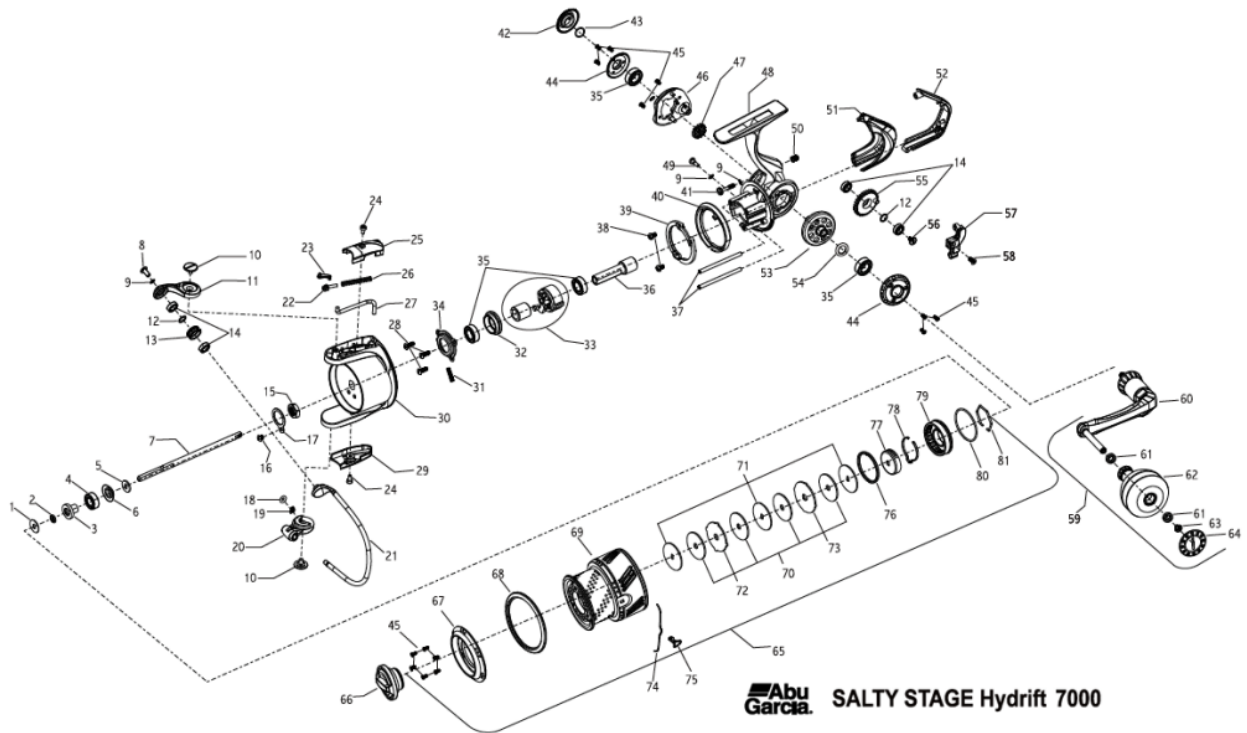

1226050 SALTY STAGE HYD

OBJESS HYDRIFT 7000

パーツID	パーツ名	価格
1	1195753 WASHER SPACER	¥160
2	1195756 O-RING	¥160
3	1195760 SLEEVE BEARING	¥300
4	1195570 BEARING- BALL	¥1,200
5	1195765 WASHER SPOOL SHAFT	¥160
6	1195762 SEAL	¥160
7	1195650 SHAFT SPOOL	¥800
8	1195642 SCREW	¥160
9	1222226 WASHER	¥160
10	1195612 SCREW	¥200
11	1251912 ARM BAIL	¥400
12	1195778 SPACER	¥160
13	1195621 ROLLER LINE	¥500
14	1195641 BALL BEARING	¥600
15	1195645 NUT ROTOR	¥200
16	1195646 SCREW	¥160
17	1195771 PLATE ROTOR LOCKING	¥200
18	1195591 O-RING	¥160
19	1195592 CLIP	¥160
20	1251914 CAM BAIL	¥300
21	1195578 WIRE BAIL	¥1,200
22	1195619 BAIL SPRING BUSHING	¥160
23	1195618 LEVER PIVOT	¥160
24	1195575 SCREW	¥160
25	1195600 COVER BAIL PIVOT	¥300
26	1195614 SPRING BAIL	¥160
27	1251916 LEVER TRIP	¥200
28	1195572 SCREW- BEARING RETAINER	¥160
29	1195798 COVER CAM	¥300
30	1251920 ROTOR	¥1,700
32	1195574 COLLAR	¥160
33	1195775 CLUTCH & SLEEVE ASSEMBLY	¥800
34	1192640 RETAINER- BEARING	¥500
35	1195570 BEARING- BALL	¥1,200
36	1195569 PINION	¥700
37	1195658 PIN CROSS WIND BLOCK	¥200
38	1195611 SCREW	¥160
39	1195610 COVER RING FRICTION	¥300
40	1251923 RING FRICTION	¥300
41	1195664 SCREW	¥160
42	1251926 COVER BEARING	¥600
43	1251927 O-RING	¥160
44	1251931 RETAINER BEARING	¥800
45	1195720 SCREW	¥160
46	1251935 PLATE HOUSING	¥600
47	1195769 GEAR IDLER	¥300
48	1251939 HOUSING	¥4,500
49	1195666 SCREW	¥160
50	1195673 SPRING	¥160
51	1251943 HATCH MAINTENANCE	¥1,000