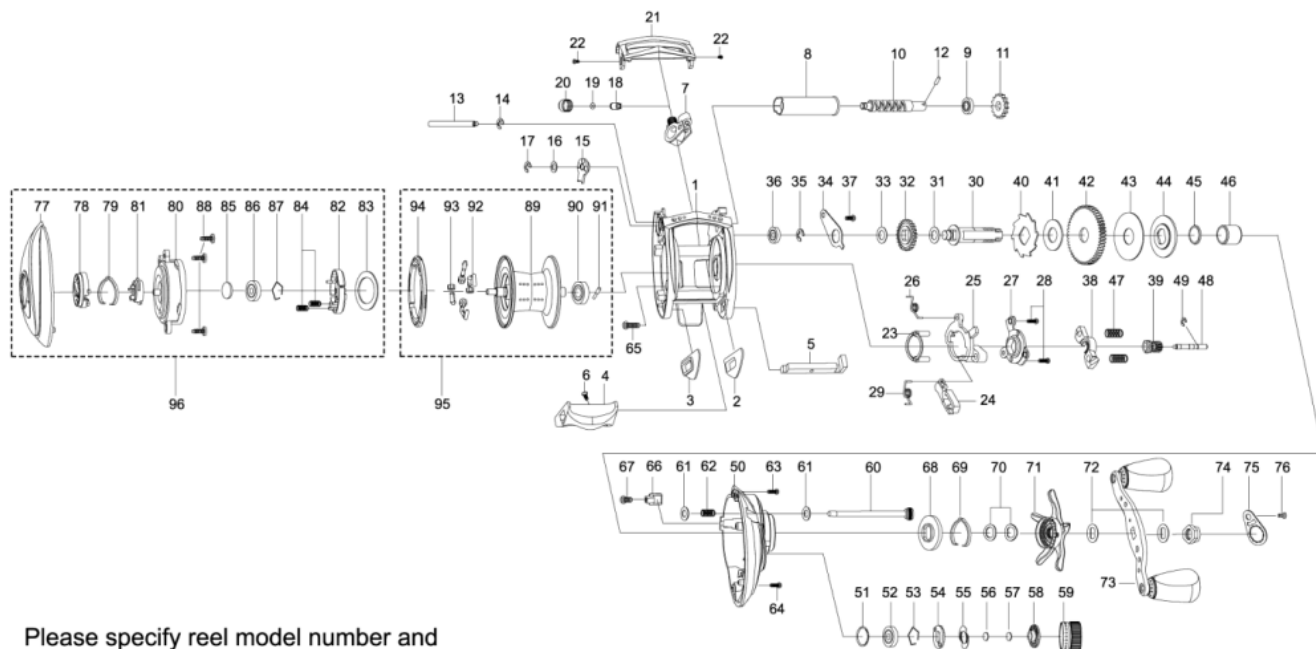

**1237069 REVO**

**OB))REVO MGX**

Please specify reel model number and number in reel foot when ordering parts.

**Ambassadeur REVO MGX 21 00**

パーツID	パーツ名	価格
1	1251630 FRAME (K)	¥7,500
2	1125801 SLIDE WASHER	¥100
3	1125802 SLIDE WASHER	¥100
4	1251631 THUMBAR	¥300
5	1124745 THUMBAR SHAFT	¥150
6	1124746 THUMBAR SCREW	¥50
7	1185690 LINE GUIDE	¥500
8	1137750 LEVEL WIND TUBE	¥300
9	1132853 BALL BEARING	¥600
10	1132903 WORM SHAFT	¥1,500
11	1125732 WORM SHAFT GEAR	¥100
12	1125733 WORM SHAFT PIN	¥50
13	1251632 LINE GUIDE SHAFT	¥300
14	1116226 RETAINER	¥50
15	1125734 WORM SHAFT PIN HOLDER	¥70
16	1124178 WASHER	¥50
17	1124201 RETAINER	¥50
18	1125735 PAWL	¥300
19	1125736 WASHER	¥50
20	1129323 LINE GUIDE NUT	¥70
21	1251633 FRONT COVER (K)	¥500
22	1125738 SCREW	¥50
23	1125739 YOKE HOLDER	¥100
24	1257004 KICK LEVER	¥150
25	1125741 LIFT CURVE	¥300
26	1200008 CLUTCH SPRING	¥160
27	1203786 KICK LEVER	¥300
28	1125744 SCREW	¥50
29	1125745 KICK LEVER SPRING	¥50
30	1196826 MAIN GEAR SHAFT	¥1,200
31	1125747 WASHER	¥50
32	1251634 LEVEL WIND GEAR	¥160
33	1125749 WASHER	¥50
34	1125750 MAINGEAR SHAFT PLATE	¥200
35	1124201 RETAINER	¥50
36	1132857 BALL BEARING	¥600
37	1125752 SCREW	¥50
38	1125753 YOKE	¥100
39	1192814 PINION(7.1:1)	¥1,000
40	1125756 RATCHET	¥150
41	1125757 DRAG WASHER	¥200
42	1251636 MAIN GEAR (K)	¥2,000
43	1204950 Carbon washer	¥200
44	1251638 D-WASHER (K)	¥400
45	1144185 WASHER	¥50
46	1239084 SLEEVE	¥300
47	1116237 YOKE SPRING	¥50
48	1125766 PINION SHAFT	¥500
49	1116226 RETAINER	¥50
50	1252029 RIGHT SIDE PLATE	¥4,500