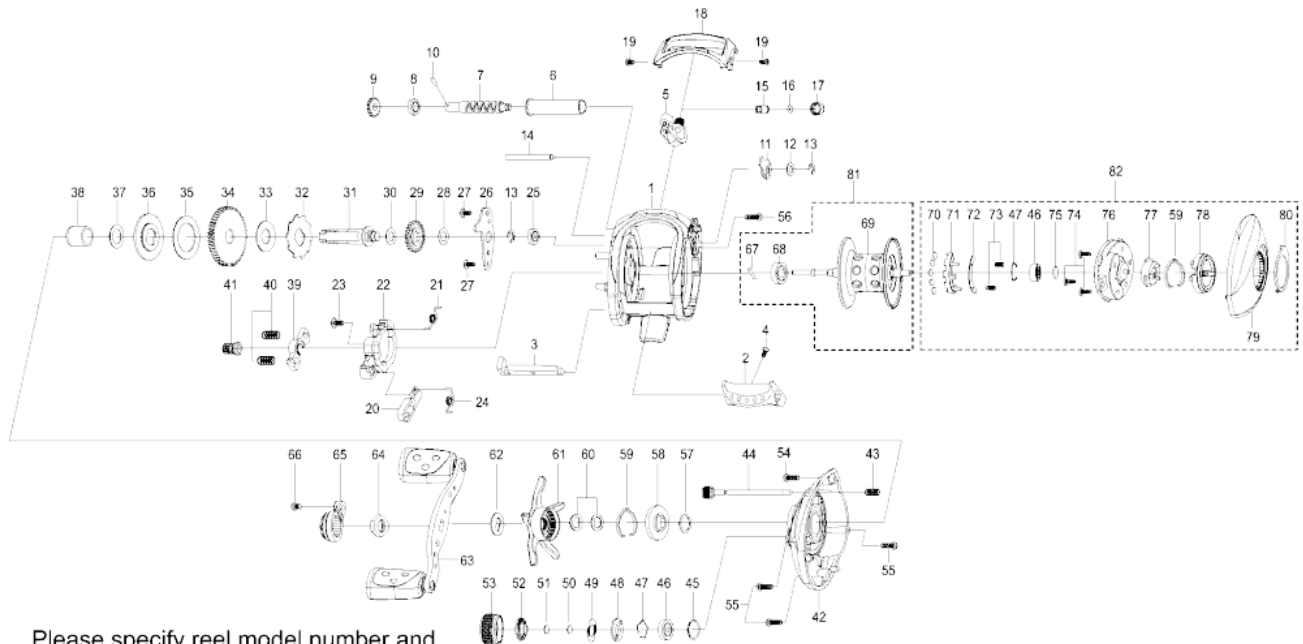

1237071 MAX

OB)PROMAX-L

Please specify reel model number and number in reel foot when ordering parts.

Ambassadeur PRO MAX2-L 21 01

パーツID	パーツ名	価格	
1	1252050	FRAME	¥2,000
2	1252051	THUMBAR	¥300
3	1127696	THUMBAR SHAFT	¥150
4	1124746	THUMBAR SCREW	¥50
5	1185909	LINE GUIDE ASSEMBLY	¥500
6	1137750	LEVEL WIND TUBE	¥300
7	1125805	WORM SHAFT	¥1,500
8	1125729	BALLBEARING	¥600
9	1125732	WORM SHAFT GEAR	¥100
10	1125733	WORM SHAFT PIN	¥50
11	1125734	WORM SHAFT PIN HOLDER	¥70
12	1185695	WORM SHAFT WASHER	¥160
13	1124201	RETAINER	¥50
14	1125799	LINE GUIDE SHAFT	¥150
15	1125806	PAWL	¥300
16	1125736	WASHER	¥50
17	1129323	LINE GUIDE NUT	¥70
18	1252052	FRONT COVER (K)	¥500
19	1185912	FRONT COVER SCREW	¥160
20	1127697	KICK LEVER	¥150
21	1252055	CLUTCH SPRING	¥160
22	1252058	LIFT CURVE	¥300
23	1252059	SCREW	¥160
24	1127701	KICK LEVER SPRING	¥50
25	1116186	BALL BEARING	¥600
26	1252062	MAIN GEAR SHAFT PLATE	¥200
27	1125822	SCREW	¥50
28	1125747	WASHER	¥50
29	1125748	LEVEL WIND GEAR	¥100
30	1125749	WASHER	¥50
31	1196759	MAIN GEAR SHAFT	¥1,000
32	1189341	RATCHET	¥150
33	1125757	DRAG WASHER	¥200
34	1265571	MAIN GEAR	¥1,500
35	1190698	DRAG WASHER	¥160
36	1144201	PRESSURE WASHER	¥150
37	1132935	WASHER	¥50
38	1226839	IAR WASHER	¥200
39	1127703	YOKE	¥100
40	1116237	YOKE SPRING	¥50
41	1200012	PINION GEAR(K)	¥1,000
42	1252070	RIGHT SIDE PLATE	¥2,800
43	1125775	SPRING	¥50
44	1252073	CAM LOCK SCREW	¥200
45	1185714	O-RING	¥50
46	1125827	BALL BEARING	¥600
47	1104790	RING	¥50
48	1125768	CLICK WASHER	¥100
49	1125769	CLICK SPRING	¥150
50	1125770	FRICTION WASHER	¥50