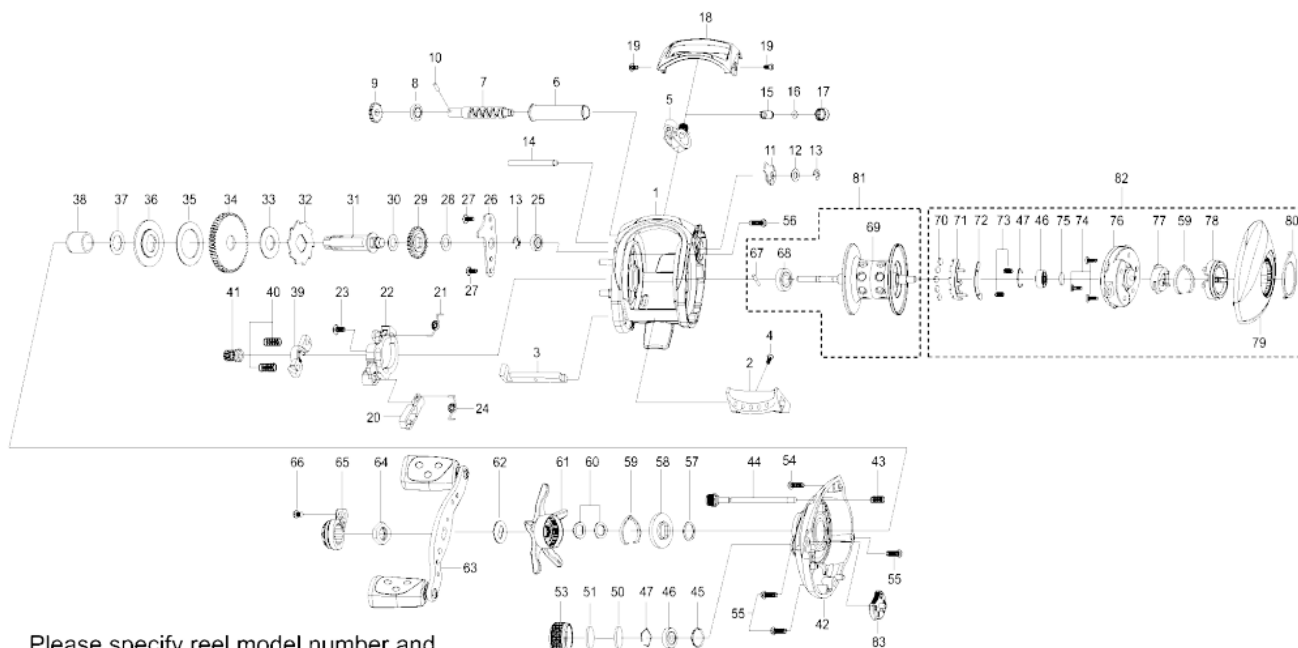

1237075 MAX

OB)SILVERMAX-L

Please specify reel model number and number in reel foot when ordering parts.

Ambassadeur SILVER MAX2-L 21 01

パーツID	パーツ名	価格	
1	1252050	FRAME	¥2,000
2	1252051	THUMBAR	¥300
3	1127696	THUMBAR SHAFT	¥150
4	1124746	THUMBAR SCREW	¥50
5	1185909	LINE GUIDE ASSEMBLY	¥500
6	1137750	LEVEL WIND TUBE	¥300
7	1125805	WORM SHAFT	¥1,500
8	1125729	BALLBEARING	¥600
9	1125732	WORM SHAFT GEAR	¥100
10	1125733	WORM SHAFT PIN	¥50
11	1125734	WORM SHAFT PIN HOLDER	¥70
12	1185695	WORM SHAFT WASHER	¥160
13	1124201	RETAINER	¥50
14	1125799	LINE GUIDE SHAFT	¥150
15	1125806	PAWL	¥300
16	1125736	WASHER	¥50
17	1129323	LINE GUIDE NUT	¥70
18	1252052	FRONT COVER (K)	¥500
19	1185912	FRONT COVER SCREW	¥160
20	1127697	KICK LEVER	¥150
21	1252056	CLUTCH SPRING	¥160
22	1252058	LIFT CURVE	¥300
23	1252059	SCREW	¥160
24	1252061	KICK LEVER SPRING	¥160
25	1116186	BALL BEARING	¥600
26	1252062	MAIN GEAR SHAFT PLATE	¥200
27	1125822	SCREW	¥50
28	1125747	WASHER	¥50
29	1125748	LEVEL WIND GEAR	¥100
30	1125749	WASHER	¥50
31	1196759	MAIN GEAR SHAFT	¥1,000
32	1189341	RATCHET	¥150
33	1125757	DRAG WASHER	¥200
34	1214278	MAIN GEAR	¥1,500
35	1190698	DRAG WASHER	¥160
36	1144201	PRESSURE WASHER	¥150
37	1132935	WASHER	¥50
38	1226839	IAR WASHER	¥200
39	1127703	YOKE	¥100
40	1116237	YOKE SPRING	¥50
41	1127705	PINION	¥1,000
42	1252071	RIGHT SIDE PLATE	¥2,800
43	1125775	SPRING	¥50
44	1252073	CAM LOCK SCREW	¥200
45	1185714	O-RING	¥50
46	1125827	BALL BEARING	¥600
47	1104790	RING	¥50
50	1125829	FRICTION WASHER	¥50
51	1125828	RUBBER WASHER	¥50
53	1252075	BRAKE KNOB	¥600