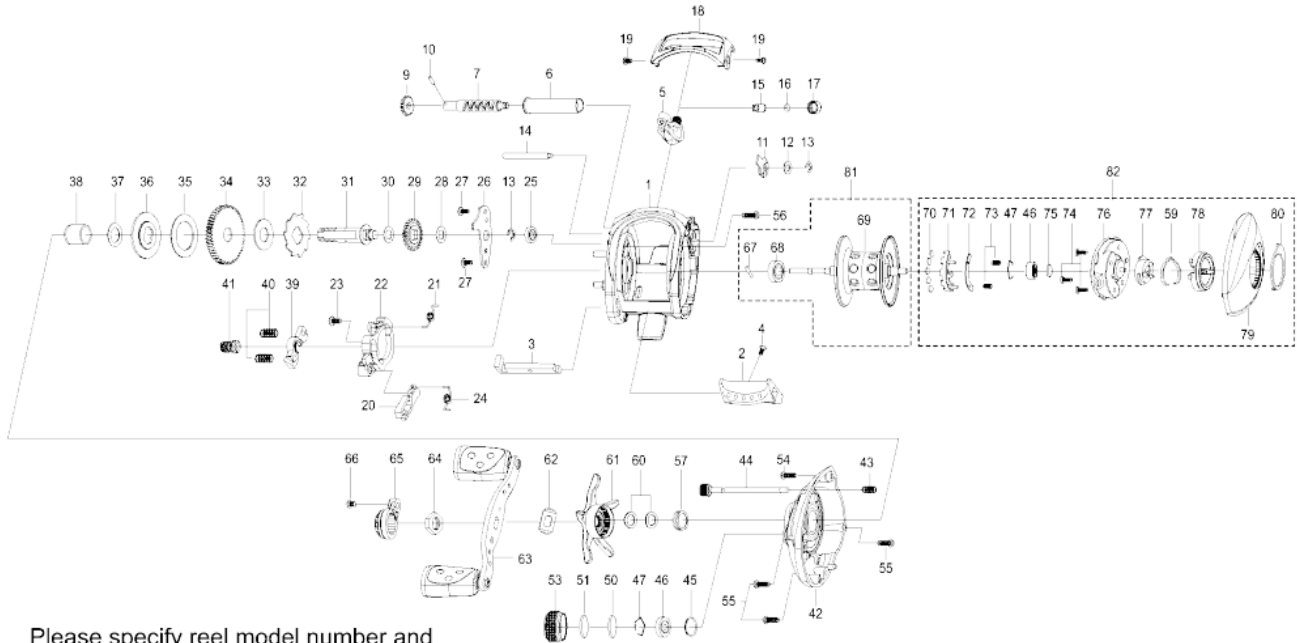

**1237078 MAX**

**OB))BLACKMAX-L**

Please specify reel model number and number in reel foot when ordering parts.

Ambassadeur **BLACK MAX2-L 21 01**

パーツID	パーツ名	価格
1	1252050 FRAME	¥2,000
2	1252051 THUMBAR	¥300
3	1127696 THUMBAR SHAFT	¥150
4	1124746 THUMBAR SCREW	¥50
5	1185909 LINE GUIDE ASSEMBLY	¥500
6	1185896 LINE GUIDE PIPE	¥300
7	1125805 WORM SHAFT	¥1,500
9	1125732 WORM SHAFT GEAR	¥100
10	1125733 WORM SHAFT PIN	¥50
11	1125734 WORM SHAFT PIN HOLDER	¥70
12	1185695 WORM SHAFT WASHER	¥160
13	1124201 RETAINER	¥50
14	1125799 LINE GUIDE SHAFT	¥150
15	1125806 PAWL	¥300
16	1125736 WASHER	¥50
17	1129323 LINE GUIDE NUT	¥70
18	1252052 FRONT COVER (K)	¥500
19	1185912 FRONT COVER SCREW	¥160
20	1127697 KICK LEVER	¥150
21	1252055 CLUTCH SPRING	¥160
22	1252058 LIFT CURVE	¥300
23	1252059 SCREW	¥160
24	1127701 KICK LEVER SPRING	¥50
25	1116186 BALL BEARING	¥600
26	1252062 MAIN GEAR SHAFT PLATE	¥200
27	1125822 SCREW	¥50
28	1125747 WASHER	¥50
29	1125748 LEVEL WIND GEAR	¥100
30	1125749 WASHER	¥50
31	1196759 MAIN GEAR SHAFT	¥1,000
32	1189341 RATCHET	¥150
33	1125757 DRAG WASHER	¥200
34	1214278 MAIN GEAR	¥1,500
35	1190698 DRAG WASHER	¥160
36	1144201 PRESSURE WASHER	¥150
37	1132935 WASHER	¥50
38	1226839 IAR WASHER	¥200
39	1127703 YOKE	¥100
40	1116237 YOKE SPRING	¥50
41	1127705 PINION	¥1,000
42	1252072 RIGHT SIDE PLATE	¥2,800
43	1125775 SPRING	¥50
44	1252073 CAM LOCK SCREW	¥200
45	1185714 O-RING	¥50
46	1125827 BALL BEARING	¥600
47	1104790 RING	¥50
50	1125829 FRICTION WASHER	¥50
51	1125828 RUBBER WASHER	¥50
53	1252076 BRAKE KNOB	¥600
54	1252078 SCREW	¥160