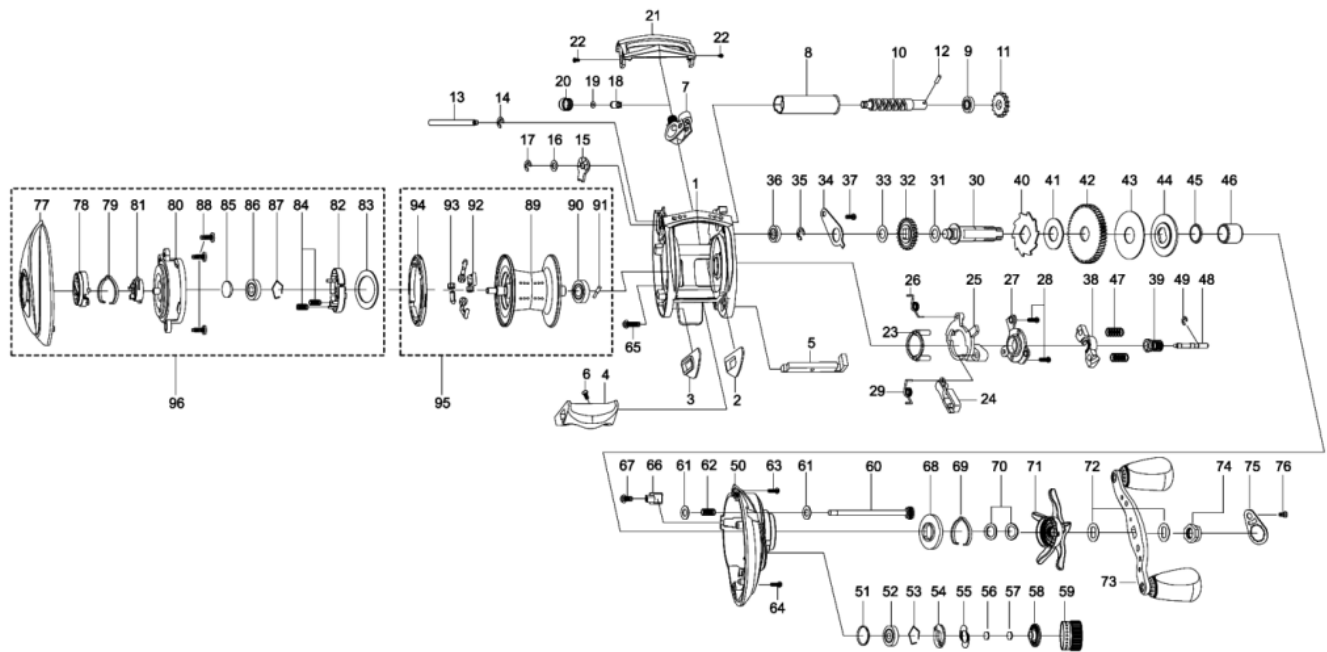

1239022 REVO

OB))REVO MGX-SHS

Please specify reel model number and number in reel foot when ordering parts.

Ambassadeur REVO MGX-SHS 21 00

パーツID	パーツ名	価格
1	1251630 FRAME (K)	¥7,500
2	1125801 SLIDE WASHER	¥100
3	1125802 SLIDE WASHER	¥100
4	1251631 THUMBAR	¥300
5	1124745 THUMBAR SHAFT	¥150
6	1124746 THUMBAR SCREW	¥50
7	1185690 LINE GUIDE	¥500
8	1137750 LEVEL WIND TUBE	¥300
9	1132853 BALL BEARING	¥600
10	1132903 WORM SHAFT	¥1,500
11	1125732 WORM SHAFT GEAR	¥100
12	1125733 WORM SHAFT PIN	¥50
13	1251632 LINE GUIDE SHAFT	¥300
14	1116226 RETAINER	¥50
15	1125734 WORM SHAFT PIN HOLDER	¥70
16	1124178 WASHER	¥50
17	1124201 RETAINER	¥50
18	1125735 PAWL	¥300
19	1125736 WASHER	¥50
20	1129323 LINE GUIDE NUT	¥70
21	1251633 FRONT COVER (K)	¥500
22	1125738 SCREW	¥50
23	1125739 YOKE HOLDER	¥100
24	1257004 KICK LEVER	¥150
25	1125741 LIFT CURVE	¥300
26	1200008 CLUTCH SPRING	¥160
27	1203786 KICK LEVER	¥300
28	1125744 SCREW	¥50
29	1125745 KICK LEVER SPRING	¥50
30	1196826 MAIN GEAR SHAFT	¥1,200
31	1125747 WASHER	¥50
32	1251634 LEVEL WIND GEAR	¥160
33	1125749 WASHER	¥50
34	1125750 MAINGEAR SHAFT PLATE	¥200
34	1125768 CLICK WASHER	¥100
35	1124201 RETAINER	¥50
36	1132857 BALL BEARING	¥600
37	1125752 SCREW	¥50
38	1125753 YOKE	¥100
39	1251635 PINION (K)	¥1,000
40	1125756 RATCHET	¥150
41	1125757 DRAG WASHER	¥200
42	1251637 MAIN GEAR (K)	¥2,000
43	1204950 Carbon washer	¥200
44	1251638 D-WASHER (K)	¥400
45	1144185 WASHER	¥50
46	1239084 SLEEVE	¥300
47	1116237 YOKE SPRING	¥50
48	1125766 PINION SHAFT	¥500
49	1116226 RETAINER	¥50