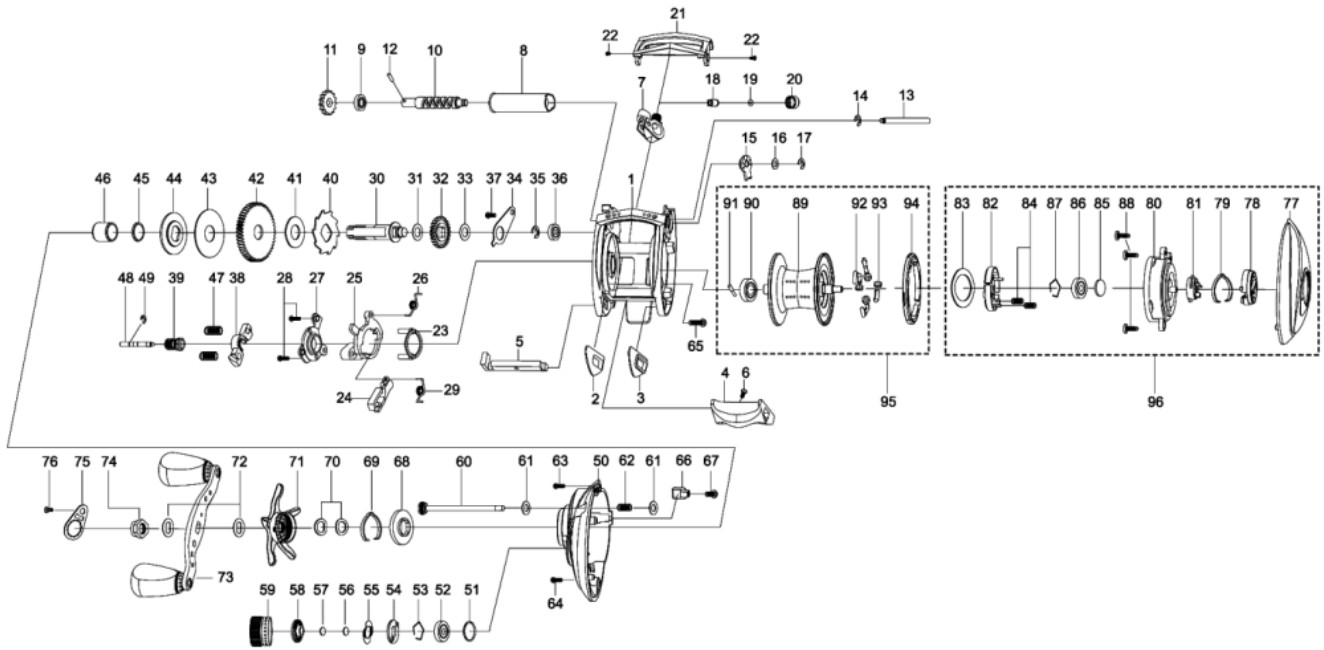

1239023 REVO

OB))REVO MGX-L

Please specify reel model number and number in reel foot when ordering parts.

Ambassadeur REVO MGX-L 21 00

パーツID	パーツ名	価格
1	1257003 FRAME (K)	¥7,500
2	1125801 SLIDE WASHER	¥100
3	1125802 SLIDE WASHER	¥100
4	1251631 THUMBAR	¥300
5	1127696 THUMBAR SHAFT	¥150
6	1124746 THUMBAR SCREW	¥50
7	1185690 LINE GUIDE	¥500
8	1137750 LEVEL WIND TUBE	¥300
9	1132853 BALL BEARING	¥600
10	1132903 WORM SHAFT	¥1,500
11	1125732 WORM SHAFT GEAR	¥100
12	1125733 WORM SHAFT PIN	¥50
13	1251632 LINE GUIDE SHAFT	¥300
14	1116226 RETAINER	¥50
15	1125734 WORM SHAFT PIN HOLDER	¥70
16	1124178 WASHER	¥50
17	1124201 RETAINER	¥50
18	1125735 PAWL	¥300
19	1125736 WASHER	¥50
20	1129323 LINE GUIDE NUT	¥70
21	1251633 FRONT COVER (K)	¥500
22	1125738 SCREW	¥50
23	1125739 YOKE HOLDER	¥100
24	1257005 KICK LEVER	¥150
25	1127698 LIFT CURVE	¥300
26	1200009 CLUTCH SPRING	¥160
27	1203787 KICK LEVER	¥300
28	1125744 SCREW	¥50
29	1127701 KICK LEVER SPRING	¥50
30	1196827 MAIN GEAR SHAFT	¥1,200
31	1125747 WASHER	¥50
32	1251634 LEVEL WIND GEAR	¥160
33	1125749 WASHER	¥50
34	1125750 MAINGEAR SHAFT PLATE	¥200
35	1124201 RETAINER	¥50
36	1132857 BALL BEARING	¥600
37	1125752 SCREW	¥50
38	1127703 YOKE	¥100
39	1192815 PINION GEAR-L(7.1:1)	¥1,000
40	1189341 RATCHET	¥150
41	1125757 DRAG WASHER	¥200
42	1257007 MAIN GEAR (K)	¥2,000
43	1204950 Carbon washer	¥200
44	1251638 D-WASHER (K)	¥400
45	1144185 WASHER	¥50
46	1239084 SLEEVE	¥300
47	1116237 YOKE SPRING	¥50
48	1125766 PINION SHAFT	¥500
49	1116226 RETAINER	¥50
50	1257009 LEFT SIDE PLATE	¥4,500