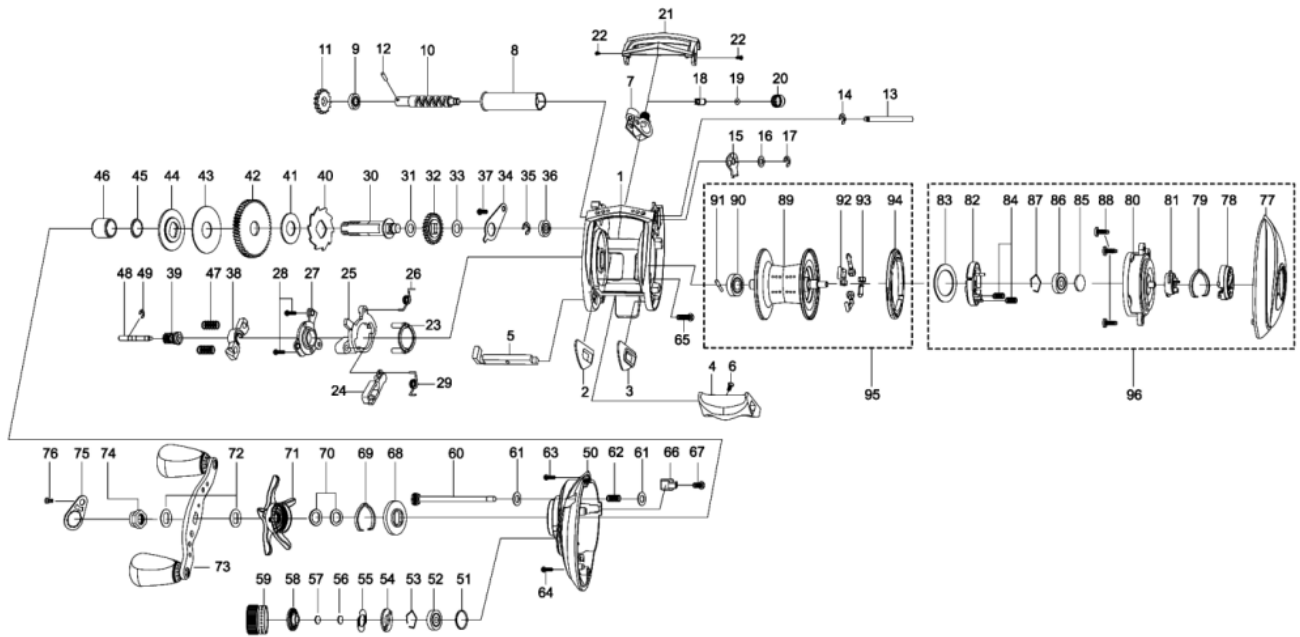

1239024 REVO

OB))REVO MGX-SHS-L

Please specify reel model number and

Ambassadeur REVO MGX-SHS-L 21 00

パーツID	パーツ名	価格	
1	1257003	FRAME (K)	¥7,500
2	1125801	SLIDE WASHER	¥100
3	1125802	SLIDE WASHER	¥100
4	1251631	THUMBAR	¥300
5	1127696	THUMBAR SHAFT	¥150
6	1124746	THUMBAR SCREW	¥50
7	1185690	LINE GUIDE	¥500
8	1137750	LEVEL WIND TUBE	¥300
9	1132853	BALL BEARING	¥600
10	1132903	WORM SHAFT	¥1,500
11	1125732	WORM SHAFT GEAR	¥100
12	1125733	WORM SHAFT PIN	¥50
13	1251632	LINE GUIDE SHAFT	¥300
14	1116226	RETAINER	¥50
15	1125734	WORM SHAFT PIN HOLDER	¥70
16	1124178	WASHER	¥50
17	1124201	RETAINER	¥50
18	1125735	PAWL	¥300
19	1125736	WASHER	¥50
20	1129323	LINE GUIDE NUT	¥70
21	1251633	FRONT COVER (K)	¥500
22	1125738	SCREW	¥50
23	1125739	YOKE HOLDER	¥100
24	1257005	KICK LEVER	¥150
25	1127698	LIFT CURVE	¥300
26	1200009	CLUTCH SPRING	¥160
27	1203787	KICK LEVER	¥300
28	1125744	SCREW	¥50
29	1127701	KICK LEVER SPRING	¥50
30	1196827	MAIN GEAR SHAFT	¥1,200
31	1125747	WASHER	¥50
32	1251634	LEVEL WIND GEAR	¥160
33	1125749	WASHER	¥50
34	1125750	MAINGEAR SHAFT PLATE	¥200
35	1124201	RETAINER	¥50
36	1132857	BALL BEARING	¥600
37	1125752	SCREW	¥50
38	1127703	YOKE	¥100
39	1257006	PINION(K)	¥1,000
40	1189341	RATCHET	¥150
41	1125757	DRAG WASHER	¥200
42	1257008	MAIN GEAR (K)	¥2,000
43	1204950	Carbon washer	¥200
44	1251638	D-WASHER (K)	¥400
45	1144185	WASHER	¥50
46	1239084	SLEEVE	¥300
47	1116237	YOKE SPRING	¥50
48	1125766	PINION SHAFT	¥500
49	1116226	RETAINER	¥50
50	1257010	LEFT SIDE PLATE	¥4,500