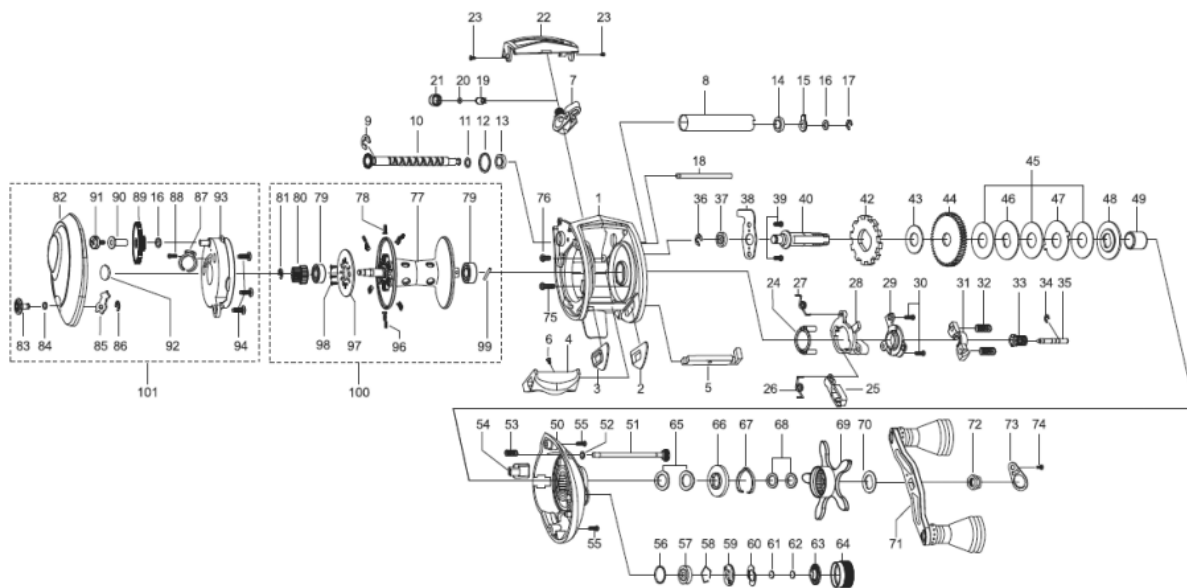

1239079 REVO

OB))REVO BIGSHOOTER HS

Please specify reel model number and number in reel foot when ordering parts.

Ambassadeur

REVO BIGSHOOTER HS 21 00

パーツID	パーツ名	価格	
1	1203371	FRAME(K)	¥8,000
2	1203372	SLIDE WASHER	¥160
3	1203373	SLIDE WASHER	¥160
4	1144178	THUMB BAR	¥300
5	1144179	CLUTCH LINK	¥160
6	1124746	THUMBAR SCREW	¥50
7	1203374	LINE GUIDE	¥500
8	1144181	LEVEL WIND TUBE	¥300
9	1144182	RETAINER	¥160
10	1144183	WORM SHAFT	¥2,000
11	1144184	WASHER	¥160
12	1144185	WASHER	¥50
13	1144186	BALL BEARING	¥600
14	1132853	BALL BEARING	¥600
15	1125734	WORM SHAFT PIN HOLDER	¥70
16	1124178	WASHER	¥50
17	1124201	RETAINER	¥50
18	1144187	LINE GUIDE SHAFT	¥160
19	1144188	PAWL	¥300
20	1125736	WASHER	¥50
21	1144189	LINE GUIDE NUT	¥200
22	1203375	FRONT COVER (K)	¥500
23	1125738	SCREW	¥50
24	1125739	YOKE HOLDER	¥100
25	1156749	KICK LEVER	¥150
26	1125745	KICK LEVER SPRING	¥50
27	1125742	CLUTCH SPRING	¥50
28	1125741	LIFT CURVE	¥300
29	1125743	CLUTCH PLATE	¥300
30	1125744	SCREW	¥50
31	1125753	YOKE	¥100
32	1203376	YOKE SPRING	¥50
33	1203377	PINION(K)	¥1,000
34	1116226	RETAINER	¥50
35	1125766	PINION SHAFT	¥500
36	1124201	RETAINER	¥50
37	1132857	BALL BEARING	¥600
38	1144192	MAIN GEAR SHAFT PLATE(K)	¥1,200
39	1125752	SCREW	¥50
40	1144193	MAIN GEAR SHAFT(K)	¥1,200
42	1144195	RATCHET	¥150
43	1144196	DRAG WASHER	¥160
44	1204949	DRIVE GEAR	¥1,500
45	1204950	Carbon washer	¥200
46	1204951	D WASHER	¥150
47	1204952	A WASHER	¥150
48	1204953	PRESSURE WASHER	¥150
49	1144202	IAR SLEEVE	¥200
50	1245803	GEAR SIDE PLATE	¥3,000
51	1144204	CAM LOCK SCREW	¥200