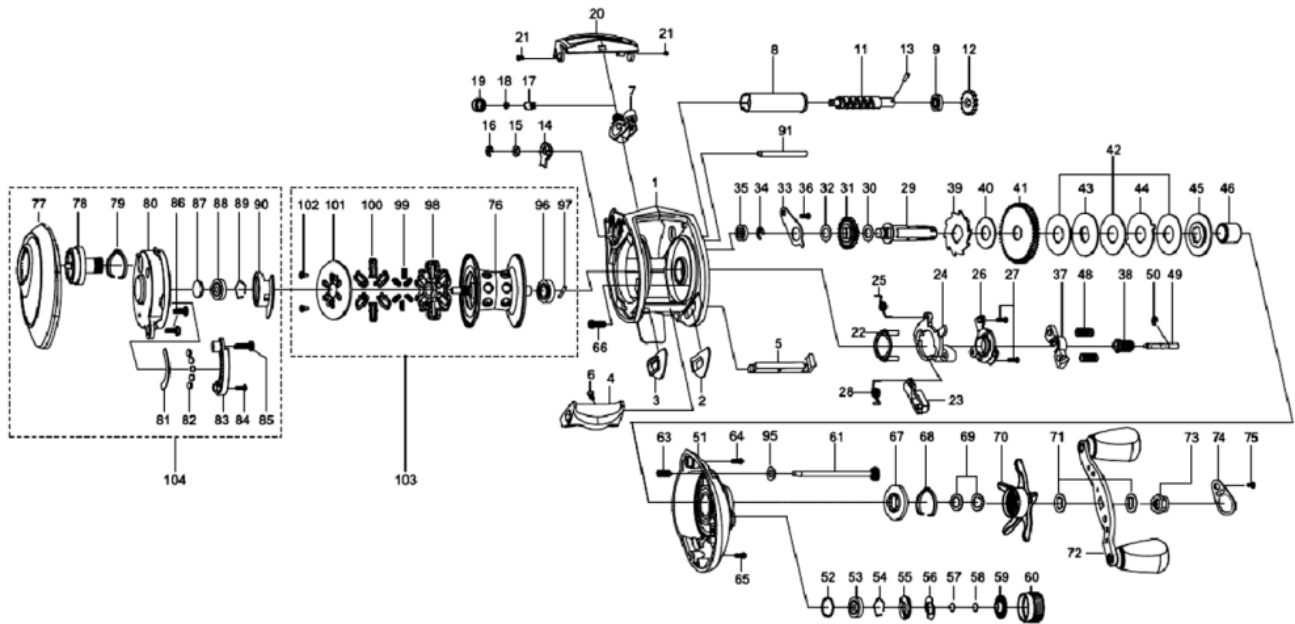

1239473 REVO

OB))AMB.REVO ELITE IB HS

Please specify reel model number and

Ambassadeur REVO ELITE IB HS 21 00

パーツID	パーツ名	価格	
1	1214317	FRAME (K)	¥4,000
2	1125801	SLIDE WASHER	¥100
3	1125802	SLIDE WASHER	¥100
4	1251631	THUMBAR	¥300
5	1124745	THUMBAR SHAFT	¥150
6	1124746	THUMBAR SCREW	¥50
7	1125804	LINE GUIDE	¥500
8	1137750	LEVEL WIND TUBE	¥300
9	1132853	BALL BEARING	¥600
11	1132903	WORM SHAFT	¥1,500
12	1125732	WORM SHAFT GEAR	¥100
13	1125733	WORM SHAFT PIN	¥50
14	1125734	WORM SHAFT PIN HOLDER	¥70
15	1124178	WASHER	¥50
16	1124201	RETAINER	¥50
17	1125735	PAWL	¥300
18	1125736	WASHER	¥50
19	1129323	LINE GUIDE NUT	¥70
20	1252782	TI-COATED FRONT COVER (K)	¥500
21	1125738	SCREW	¥50
22	1125739	YOKE HOLDER	¥100
23	1156749	KICK LEVER	¥150
24	1125741	LIFT CURVE	¥300
25	1125742	CLUTCH SPRING	¥50
26	1203786	KICK LEVER	¥300
27	1125744	SCREW	¥50
28	1125745	KICK LEVER SPRING	¥50
29	1196826	MAIN GEAR SHAFT	¥1,200
30	1125747	WASHER	¥50
31	1125748	LEVEL WIND GEAR	¥100
32	1125749	WASHER	¥50
33	1125750	MAINGEAR SHAFT PLATE	¥200
34	1124201	RETAINER	¥50
35	1132857	BALL BEARING	¥600
36	1125752	SCREW	¥50
37	1125753	YOKE	¥100
38	1192814	PINION(7.1:1)	¥1,000
39	1125756	RATCHET	¥150
40	1125757	DRAG WASHER	¥200
41	1185702	MAIN GEAR (K)	¥2,000
42	1125760	DRAG WASHER	¥200
43	1125761	D-WASHER	¥150
44	1125762	EAR WASHER	¥150
45	1125763	PRESURE WASHER	¥150
46	1132916	IAR SLEEVE	¥200
48	1116237	YOKE SPRING	¥50
49	1125766	PINION SHAFT	¥500
50	1116226	RETAINER	¥50
51	1214320	RIGHT SIDE PLATE	¥4,500
52	1185714	O-RING	¥50