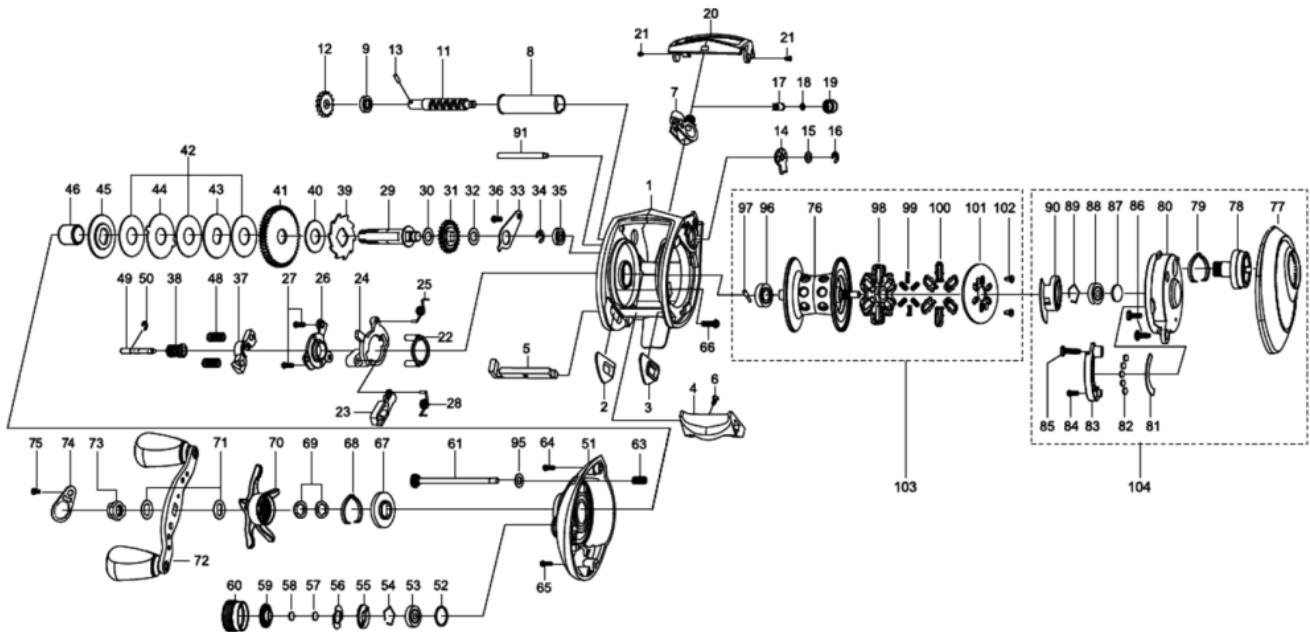

1239474 REVO

OB))AMB.REVO ELITE IB HS-L

Please specify reel model number and

Ambassadeur REVO ELITE IB HS-L 21 00

パーツID	パーツ名	価格
1	1214318 FRAME (K)	¥4,000
2	1125801 SLIDE WASHER	¥100
3	1125802 SLIDE WASHER	¥100
4	1251631 THUMBAR	¥300
5	1127696 THUMBAR SHAFT	¥150
6	1124746 THUMBAR SCREW	¥50
7	1125804 LINE GUIDE	¥500
8	1137750 LEVEL WIND TUBE	¥300
9	1132853 BALL BEARING	¥600
11	1132903 WORM SHAFT	¥1,500
12	1125732 WORM SHAFT GEAR	¥100
13	1125733 WORM SHAFT PIN	¥50
14	1125734 WORM SHAFT PIN HOLDER	¥70
15	1124178 WASHER	¥50
16	1124201 RETAINER	¥50
17	1125735 PAWL	¥300
18	1125736 WASHER	¥50
19	1129323 LINE GUIDE NUT	¥70
20	1252782 TI-COATED FRONT COVER (K)	¥500
21	1125738 SCREW	¥50
22	1125739 YOKE HOLDER	¥100
23	1156750 KICK LEVER	¥150
24	1127698 LIFT CURVE	¥300
25	1127699 CLUTCH SPRING	¥50
26	1203787 KICK LEVER	¥300
27	1125744 SCREW	¥50
28	1127701 KICK LEVER SPRING	¥50
29	1196827 MAIN GEAR SHAFT	¥1,200
30	1125747 WASHER	¥50
31	1125748 LEVEL WIND GEAR	¥100
32	1125749 WASHER	¥50
33	1125750 MAINGEAR SHAFT PLATE	¥200
34	1124201 RETAINER	¥50
35	1132857 BALL BEARING	¥600
36	1125752 SCREW	¥50
37	1127703 YOKE	¥100
38	1192815 PINION GEAR-L(7.1:1)	¥1,000
39	1189341 RATCHET	¥150
40	1125757 DRAG WASHER	¥200
41	1200013 MAIN GEAR (K)	¥2,000
42	1125760 DRAG WASHER	¥200
43	1125761 D-WASHER	¥150
44	1125762 EAR WASHER	¥150
45	1125763 PRESURE WASHER	¥150
46	1132916 IAR SLEEVE	¥200
48	1116237 YOKE SPRING	¥50
49	1125766 PINION SHAFT	¥500
50	1116226 RETAINER	¥50
51	1214321 RIGHT SIDE PLATE	¥4,500
52	1185714 O-RING	¥50