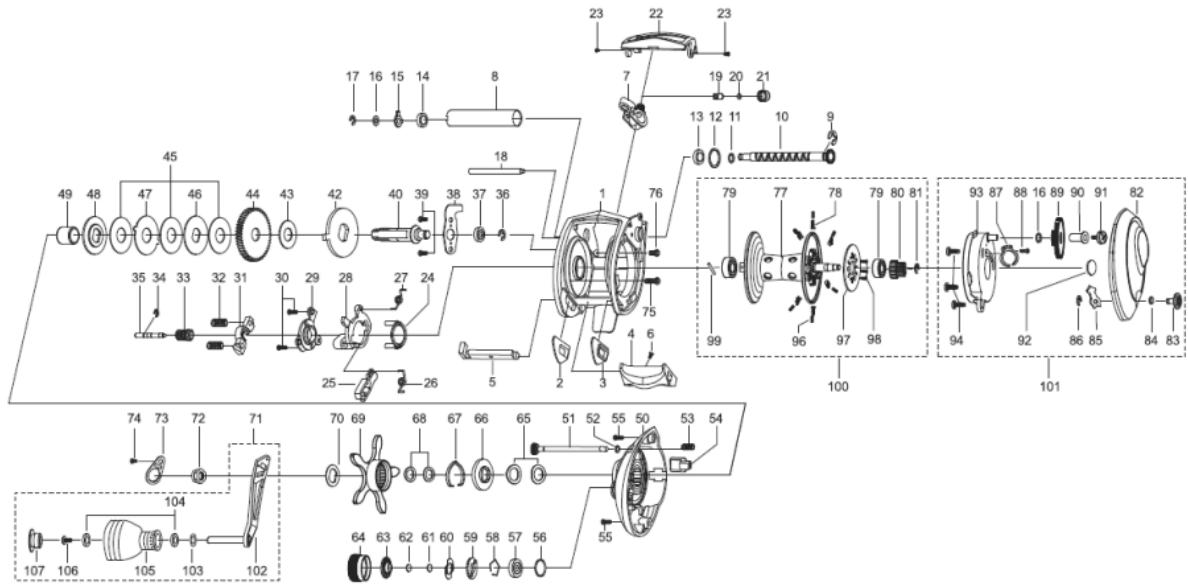

1242947 REVO

SS REVO LJ-3L

Please specify reel model number and number in reel foot when ordering parts.

Ambassadeur REVO LJ-3-L 21 00

パーツID	パーツ名	価格
1	1208101 FRAME (K)	¥8,000
2	1203373 SLIDE WASHER	¥160
3	1203372 SLIDE WASHER	¥160
4	1144178 THUMB BAR	¥300
5	1144242 CLUTCH LINK	¥160
6	1124746 THUMBAR SCREW	¥50
7	1203374 LINE GUIDE	¥500
8	1144181 LEVEL WIND TUBE	¥300
9	1144182 RETAINER	¥160
10	1144183 WORM SHAFT	¥2,000
11	1144184 WASHER	¥160
12	1144185 WASHER	¥50
13	1144186 BALL BEARING	¥600
14	1132853 BALL BEARING	¥600
15	1125734 WORM SHAFT PIN HOLDER	¥70
16	1124178 WASHER	¥50
17	1124201 RETAINER	¥50
18	1144187 LINE GUIDE SHAFT	¥160
19	1144188 PAWL	¥300
20	1125736 WASHER	¥50
21	1144189 LINE GUIDE NUT	¥200
22	1208102 FRONT COVER (K)	¥500
23	1125738 SCREW	¥50
24	1125739 YOKE HOLDER	¥100
25	1156750 KICK LEVER	¥150
26	1290819 KICK LEVER SPRING	¥160
27	1127699 CLUTCH SPRING	¥50
28	1127698 LIFT CURVE	¥300
29	1127700 CLUTCH PLATE	¥300
30	1125744 SCREW	¥50
31	1127703 YOKE	¥100
32	1203376 YOKE SPRING	¥50
33	1245801 PINION(K)	¥1,000
34	1116226 RETAINER	¥50
35	1125766 PINION SHAFT	¥500
36	1124201 RETAINER	¥50
37	1132857 BALL BEARING	¥600
38	1144192 MAIN GEAR SHAFT PLATE(K)	¥1,200
39	1125752 SCREW	¥50
40	1144245 MAIN GEAR SHAF (K)	¥1,200
42	1203378 RATCHET	¥150
43	1144196 DRAG WASHER	¥160
44	1245802 DRIVE GEAR	¥1,500
45	1204950 Carbon washer	¥200
46	1204951 D WASHER	¥150
47	1204952 A WASHER	¥150
48	1204953 PRESSURE WASHER	¥150
49	1144202 IAR SLEEVE	¥200
50	1257069 GEAR SIDE PLATE	¥3,000
51	1144204 CAM LOCK SCREW	¥200