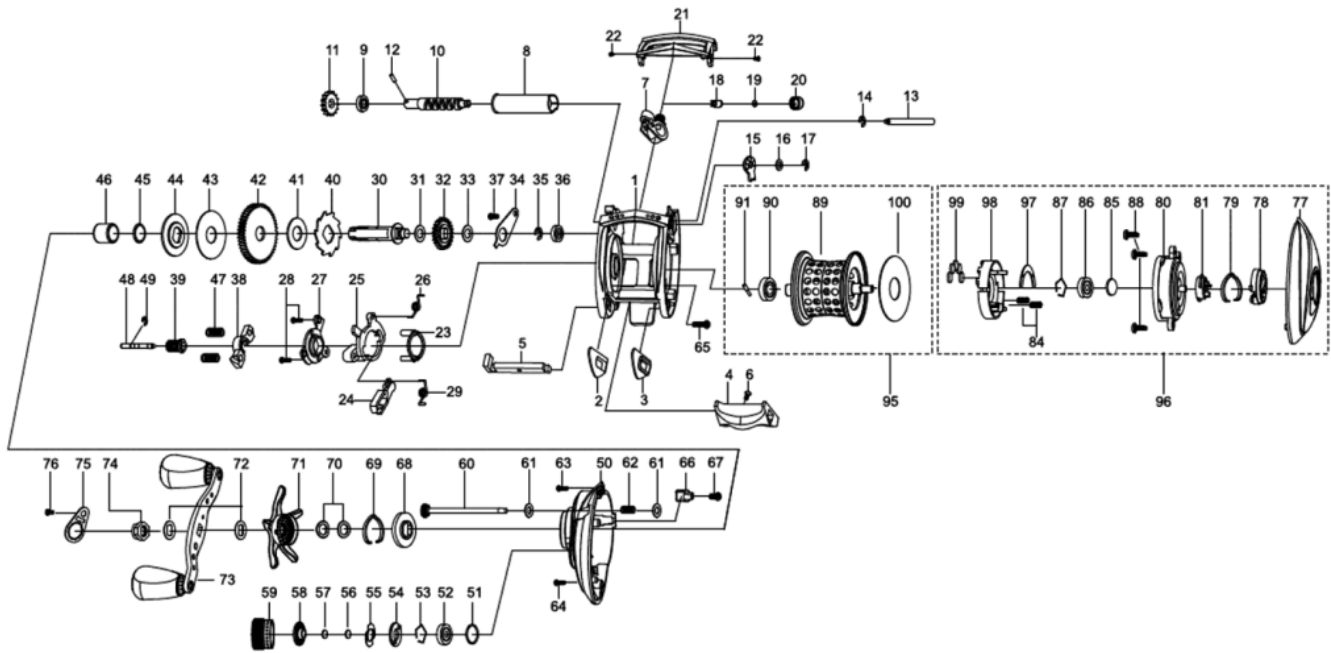

1242949 REVO

REVO LTX-L

Please specify reel model number and number in reel foot when ordering parts.

Ambassadeur

REVO LTX-L 21 00

パーツID	パーツ名	価格	
1	1257003	FRAME (K)	¥7,500
2	1125801	SLIDE WASHER	¥100
3	1125802	SLIDE WASHER	¥100
4	1251631	THUMBAR	¥300
5	1127696	THUMBAR SHAFT	¥150
6	1124746	THUMBAR SCREW	¥50
7	1185690	LINE GUIDE	¥500
8	1137750	LEVEL WIND TUBE	¥300
9	1132853	BALL BEARING	¥600
10	1132903	WORM SHAFT	¥1,500
11	1125732	WORM SHAFT GEAR	¥100
12	1125733	WORM SHAFT PIN	¥50
13	1251632	LINE GUIDE SHAFT	¥300
14	1116226	RETAINER	¥50
15	1125734	WORM SHAFT PIN HOLDER	¥70
16	1124178	WASHER	¥50
17	1124201	RETAINER	¥50
18	1125735	PAWL	¥300
19	1125736	WASHER	¥50
20	1129323	LINE GUIDE NUT	¥70
21	1251633	FRONT COVER (K)	¥500
22	1125738	SCREW	¥50
23	1125739	YOKE HOLDER	¥100
24	1257005	KICK LEVER	¥150
25	1127698	LIFT CURVE	¥300
26	1200009	CLUTCH SPRING	¥160
27	1203787	KICK LEVER	¥300
28	1125744	SCREW	¥50
29	1127701	KICK LEVER SPRING	¥50
30	1196827	MAIN GEAR SHAFT	¥1,200
31	1125747	WASHER	¥50
32	1251634	LEVEL WIND GEAR	¥160
33	1125749	WASHER	¥50
34	1125750	MAINGEAR SHAFT PLATE	¥200
35	1124201	RETAINER	¥50
36	1132857	BALL BEARING	¥600
37	1125752	SCREW	¥50
38	1127703	YOKE	¥100
39	1257006	PINION(K)	¥1,000
40	1189341	RATCHET	¥150
41	1125757	DRAG WASHER	¥200
42	1257008	MAIN GEAR (K)	¥2,000
43	1204950	Carbon washer	¥200
44	1251638	D-WASHER (K)	¥400
45	1144185	WASHER	¥50
46	1239084	SLEEVE	¥300
47	1116237	YOKE SPRING	¥50
48	1125766	PINION SHAFT	¥500
49	1116226	RETAINER	¥50
50	1257012	LEFT SIDE PLATE	¥4,500